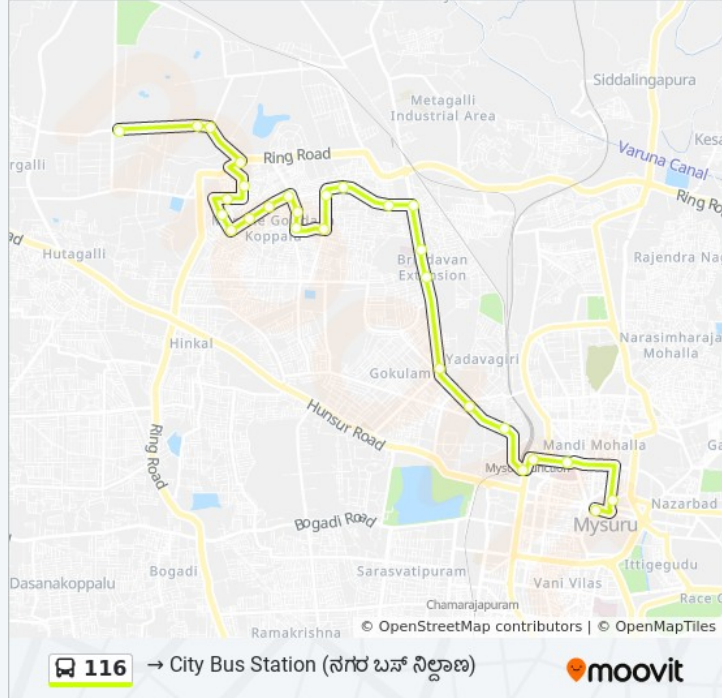

116 bus Info

Direction: → City Bus Station ()

Stops: 28

Trip Duration: 32 min

Line Summary:

E.S.I Hospital (. . .)

Vonti Koppal Temple ()

Akashavani ()

Vani Vilas Water Works ()

Dasappa Circle ()

Railway Station ()

K.R Hospital (. . .)

Dodda Gadiyara ()

City Bus Station ()

Direction: → L&T (&)

29 stops

[VIEW LINE SCHEDULE](#)

C.B.S Platform 3 (. . . 3)

Mysore Palace

Mysore Rural Bus Stand

K.R Hospital (. . .)

Railway Station ()

Dasappa Circle ()

Vani Vilas Water Works ()

116 bus Info

Direction: → L&T (&)

Stops: 29

Trip Duration: 37 min

Line Summary:

Abhishek Circle ()
Made Gowda Circle ()
C.I.T.B Choultry ()
Mayura Circle
Kaveri Circle
Sankranthi Circle
Kitturu Rani Chennamma Circle
Laxmikantha Nagar ()
Ganesh Temple ()
Bharath Cancer Hospital
Shobha Gate
Infosys
L & T