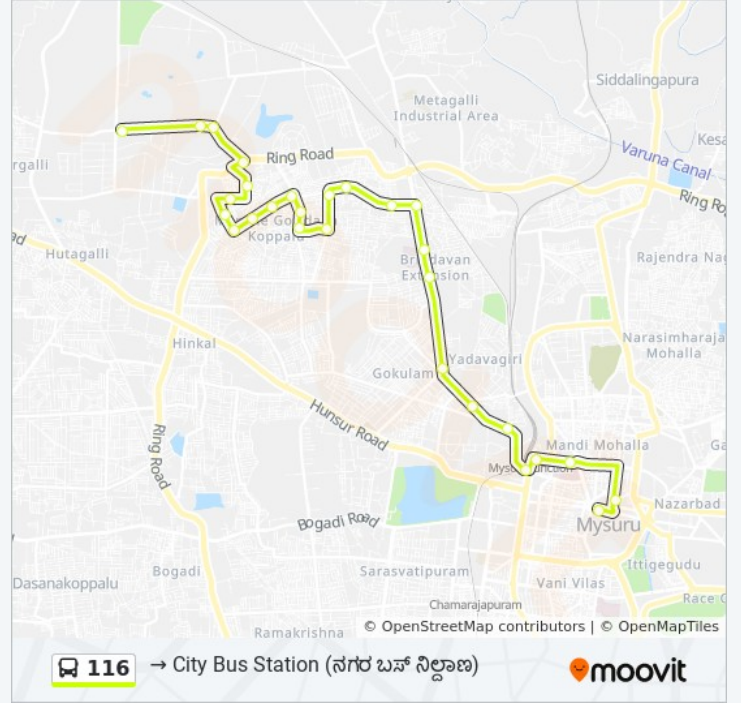

Use the Moovit App to find the closest 116 bus station near you and find out when is the next 116 bus arriving.

Direction: → City Bus Station ()

28 stops

[VIEW LINE SCHEDULE](#)

- L & T
- Infosys
- Shobha Gate
- Bharath Cancer Hospital
- Ganesh Temple ()
- Laxmikantha Nagar ()
- Kitturu Rani Chennamma Circle
- Sankranthi Circle
- Kaveri Circle
- Mayura Circle
- C.I.T.B Choultry (. . .)
- Made Gowda Circle ()
- Abhishek Circle ()
- Surya Bakery ()
- State Bank Of India ()
- Basavanagudi ()
- Sanjeevini Circle ()
- Metagalli Police Station ()
- P.K Sanitorium (.)

116 bus Info

Direction: → City Bus Station ()

Stops: 28

Trip Duration: 32 min

Line Summary:

E.S.I Hospital (. . .)

Vonti Koppal Temple ()

Akashavani ()

Surya Bakery ()

116 bus Time Schedule

→ L&T (&) Route Timetable:

Sunday	06:00 - 21:28
Monday	06:00 - 21:28
Tuesday	06:00 - 21:28
Wednesday	06:00 - 21:28
Thursday	06:00 - 21:28
Friday	06:00 - 21:28
Saturday	06:00 - 21:28

116 bus Info

Direction: → L&T (&)

Stops: 29

Trip Duration: 37 min

Line Summary:

Abhishek Circle ()
Made Gowda Circle ()
C.I.T.B Choultry ()
Mayura Circle
Kaveri Circle
Sankranthi Circle
Kitturu Rani Chennamma Circle
Laxmikantha Nagar ()
Ganesh Temple ()
Bharath Cancer Hospital
Shobha Gate
Infosys
L & T