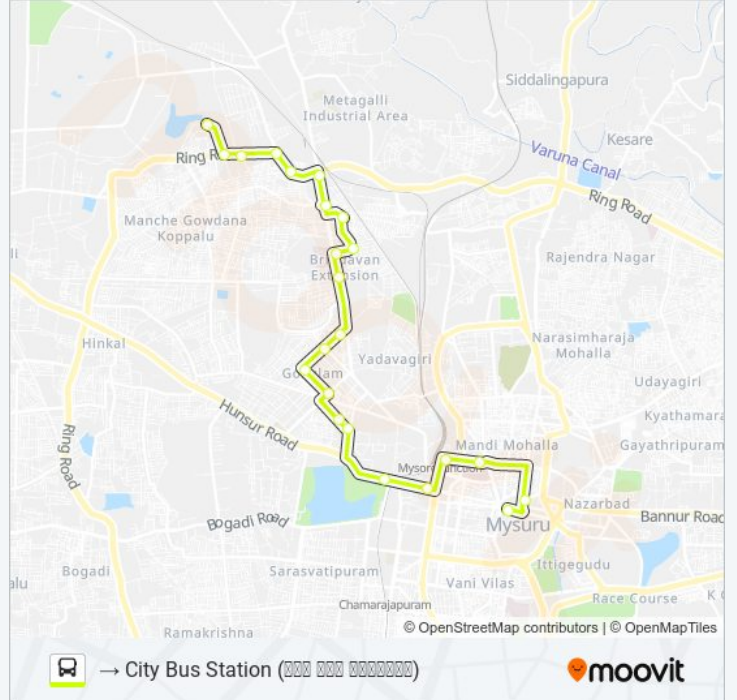

 117

→ City Bus Station ()

Get The App

The 117 bus line (→ City Bus Station ()) has 2 routes. For regular weekdays, their operation hours are:
 (1) → City Bus Station (): 09:20 - 18:40 (2) → River Valley Hospital (): 08:30 - 17:50
 Use the Moovit App to find the closest 117 bus station near you and find out when is the next 117 bus arriving.

117 bus Time Schedule

→ City Bus Station () Route
 Timetable:

Sunday	09:20 - 18:40
Monday	09:20 - 18:40
Tuesday	09:20 - 18:40
Wednesday	09:20 - 18:40
Thursday	09:20 - 18:40
Friday	09:20 - 18:40
Saturday	09:20 - 18:40

117 bus Info

Direction: → City Bus Station ()

Stops: 23

Trip Duration: 32 min

Line Summary:

- K.R Hospital (. . .)
- Dodda Gadiyara (. . .)
- City Bus Station (. . .)

Direction: → River Valley Hospital (. . .)

117 bus Info

Direction: → River Valley Hospital (.)

Stops: 25

Trip Duration: 31 min

Line Summary:

)
Metagalli ()

Ring Road Junction ()

Shahi Garments ()