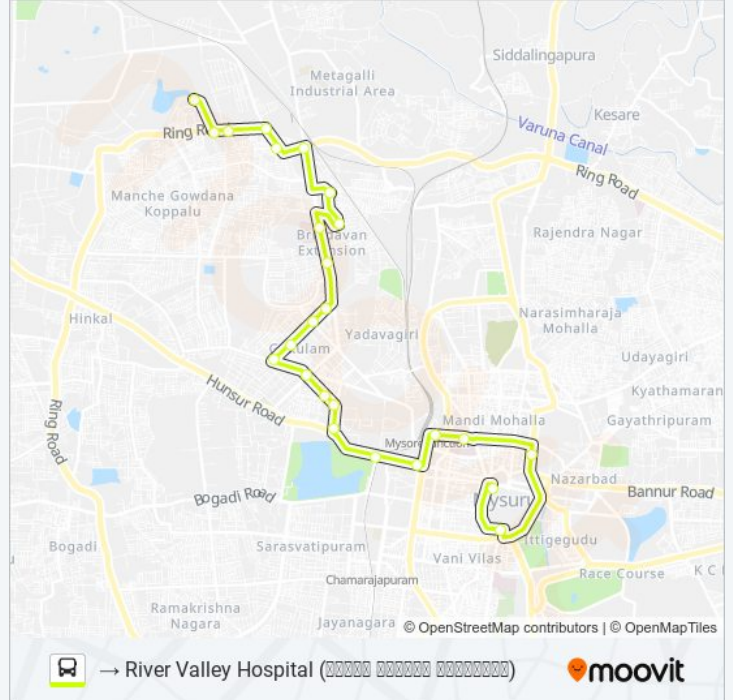

 117

→ City Bus Station ()

Get The App

The 117 bus line (→ City Bus Station ()) has 2 routes. For regular weekdays, their operation hours are:
 (1) → City Bus Station (): 09:20 - 18:40 (2) → River Valley Hospital (): 08:30 - 17:50
 Use the Moovit App to find the closest 117 bus station near you and find out when is the next 117 bus arriving.

117 bus Time Schedule

→ River Valley Hospital (.)
Route Timetable:

Sunday	08:30 - 17:50
Monday	08:30 - 17:50
Tuesday	08:30 - 17:50
Wednesday	08:30 - 17:50
Thursday	08:30 - 17:50
Friday	08:30 - 17:50
Saturday	08:30 - 17:50

117 bus Info

Direction: → River Valley Hospital (.)

Stops: 25

Trip Duration: 31 min

Line Summary:

)
Metagalli ()

Ring Road Junction ()

Shahi Garments ()

J.S.S Urbanhath ()

Vikranth Radial Plant ()

Asha Kiran Hospital ()

River Valley Hospital ()

117 bus time schedules and route maps are available in an offline PDF at moovitapp.com. Use the Moovit App to see live bus times, train schedule or subway schedule, and step-by-step directions for all public transit in Mysore.