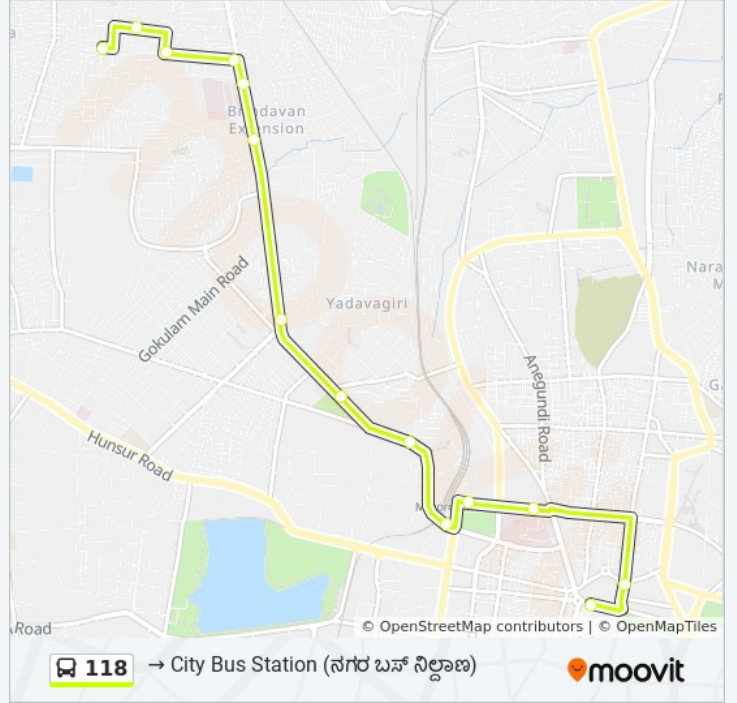

 118

→ City Bus Station ()

Get The App

The 118 bus line (→ City Bus Station ()) has 2 routes. For regular weekdays, their operation hours are:

(1) → City Bus Station (): 06:00 - 22:35(2) → Kumbarakoppal (): 06:30 - 23:15

Use the Moovit App to find the closest 118 bus station near you and find out when is the next 118 bus arriving.

Direction: → City Bus Station ()

14 stops

[VIEW LINE SCHEDULE](#)

- Kumbarakoppal Last Bus Stop (.)
- Ramamandira ()
- Kumbarakoppal 1st Bus Stop (1 .)
- Kumbarakoppal Cross ()
- P.K Sanitorium (.)
- E.S.I Hospital (. .)
- Vonti Koppal Temple ()
- Akashavani ()
- Vani Vilas Water Works ()
- Dasappa Circle ()
- Railway Station ()
- K.R Hospital (.)
- Dodda Gadiyara ()
- City Bus Station ()

118 bus Time Schedule

→ City Bus Station () Route
Timetable:

Sunday	06:00 - 22:35
Monday	06:00 - 22:35
Tuesday	06:00 - 22:35
Wednesday	06:00 - 22:35
Thursday	06:00 - 22:35
Friday	06:00 - 22:35
Saturday	06:00 - 22:35

118 bus Info

Direction: → City Bus Station ()

Stops: 14

Trip Duration: 17 min

Line Summary:

Direction: → Kumbarakoppal

()

15 stops