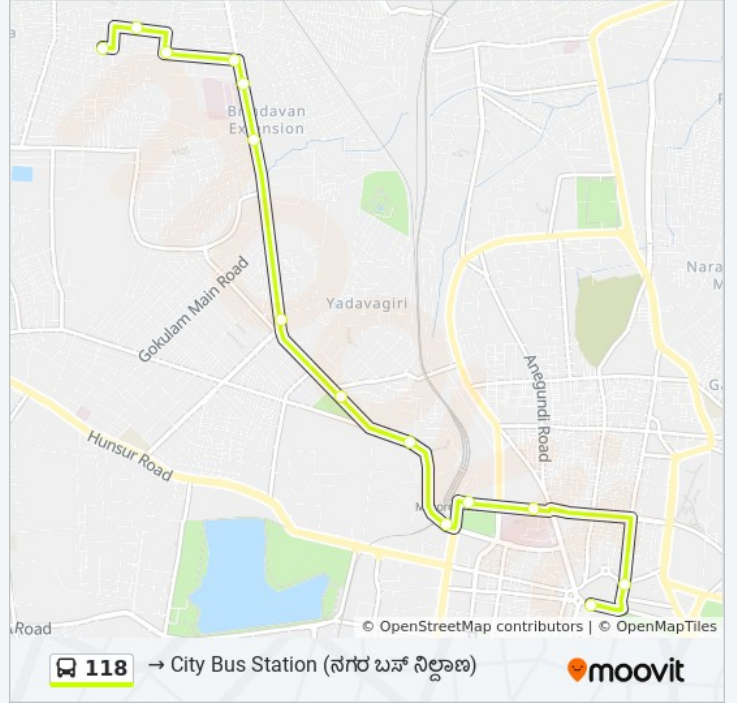

 118

→ City Bus Station ()

Get The App

The 118 bus line (→ City Bus Station ()) has 2 routes. For regular weekdays, their operation hours are:

(1) → City Bus Station (): 06:00 - 22:35(2) → Kumbarakoppal (): 06:30 - 23:15

Use the Moovit App to find the closest 118 bus station near you and find out when is the next 118 bus arriving.

Direction: → City Bus Station ()

14 stops

[VIEW LINE SCHEDULE](#)

- Kumbarakoppal Last Bus Stop (.)
- Ramamandira ()
- Kumbarakoppal 1st Bus Stop (1 .)
- Kumbarakoppal Cross ()
- P.K Sanitorium (.)
- E.S.I Hospital (. .)
- Vonti Koppal Temple ()
- Akashavani ()
- Vani Vilas Water Works ()
- Dasappa Circle ()
- Railway Station ()
- K.R Hospital (.)
- Dodda Gadiyara ()
- City Bus Station ()

118 bus Info

Direction: → City Bus Station ()

Stops: 14

Trip Duration: 17 min

Line Summary:

Direction: → Kumbarakoppal

()

15 stops

118 bus Info

Direction: → Kumbarakoppal

()

Stops: 15

Trip Duration: 19 min

Line Summary:

118 bus time schedules and route maps are available in an offline PDF at moovitapp.com. Use the [Moovit App](#) to see live bus times, train schedule or subway schedule, and step-by-step directions for all public transit in Mysore.