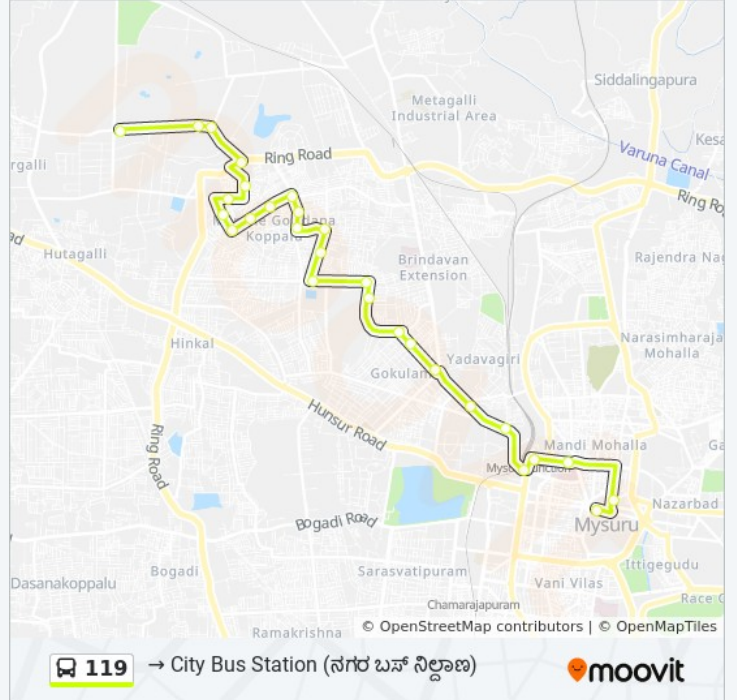

119 bus Info

Direction: → City Bus Station ()

Stops: 28

Trip Duration: 36 min

Line Summary:

Nirmala Convent ()

Vonti Koppal Temple ()

Akashavani ()

Vani Vilas Water Works ()

Dasappa Circle ()

Railway Station ()

K.R Hospital ()

Dodda Gadiyara ()

City Bus Station ()

Direction: → L&T (&)

29 stops

[VIEW LINE SCHEDULE](#)

C.B.S Platform 2 (. . 2)

Mysore Palace

Mysore Rural Bus Stand

K.R Hospital (.)

Railway Station ()

Dasappa Circle ()

Vani Vilas Water Works ()

119 bus Info

Direction: → L&T (&)

Stops: 29

Trip Duration: 35 min

Line Summary:

Abhishek Circle ()
Made Gowda Circle ()
C.I.T.B Choultry ()
Mayura Circle
Kaveri Circle
Sankranthi Circle
Kitturu Rani Chennamma Circle
Laxmikantha Nagar ()
Ganesh Temple ()
Bharath Cancer Hospital
Shobha Gate
Infosys
L & T