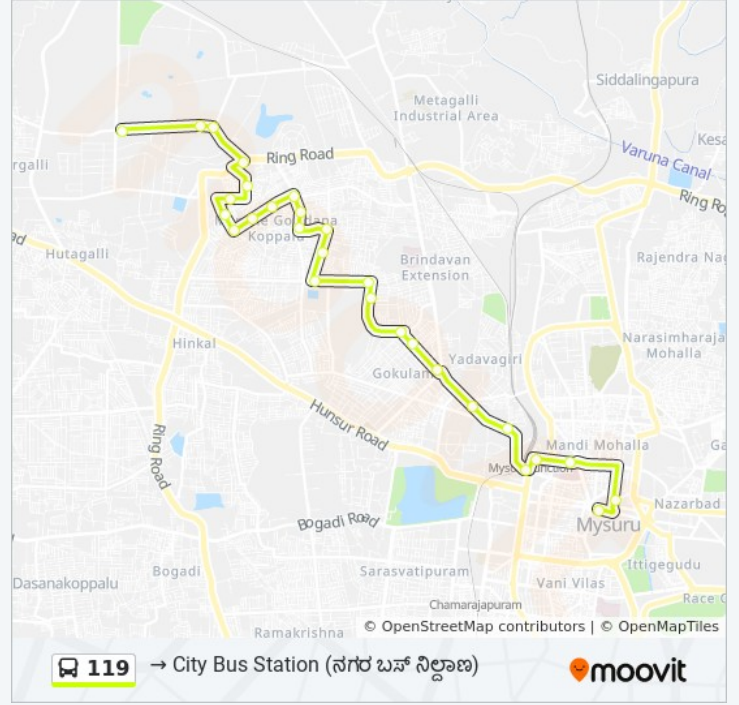

Use the Moovit App to find the closest 119 bus station near you and find out when is the next 119 bus arriving.

Direction: → City Bus Station ()

28 stops

[VIEW LINE SCHEDULE](#)

- L & T
- Infosys
- Shobha Gate
- Bharath Cancer Hospital
- Ganesh Temple ()
- Laxmikantha Nagar ()
- Kitturu Rani Chennamma Circle
- Sankranthi Circle
- Kaveri Circle
- Mayura Circle
- C.I.T.B Choultry (. . .)
- Made Gowda Circle ()
- Abhishek Circle ()
- Surya Bakery ()
- Indira Nursing Home ()
- Vijayanagara Water Tank ()
- Trinethra Circle ()
- Gokulam Aralimara ()
- Adithya Hospital ()

119 bus Info

Direction: → City Bus Station ()

Stops: 28

Trip Duration: 36 min

Line Summary:

Nirmala Convent ()

Vonti Koppal Temple ()

Akashavani ()

Surya Bakery ()

119 bus Time Schedule

→ L&T (&) Route Timetable:

Sunday	06:13 - 21:49
Monday	06:13 - 21:49
Tuesday	06:13 - 21:49
Wednesday	06:13 - 21:49
Thursday	06:13 - 21:49
Friday	06:13 - 21:49
Saturday	06:13 - 21:49

119 bus Info

Direction: → L&T (&)

Stops: 29

Trip Duration: 35 min

Line Summary:

Abhishek Circle ()
Made Gowda Circle ()
C.I.T.B Choultry ()
Mayura Circle
Kaveri Circle
Sankranthi Circle
Kitturu Rani Chennamma Circle
Laxmikantha Nagar ()
Ganesh Temple ()
Bharath Cancer Hospital
Shobha Gate
Infosys
L & T