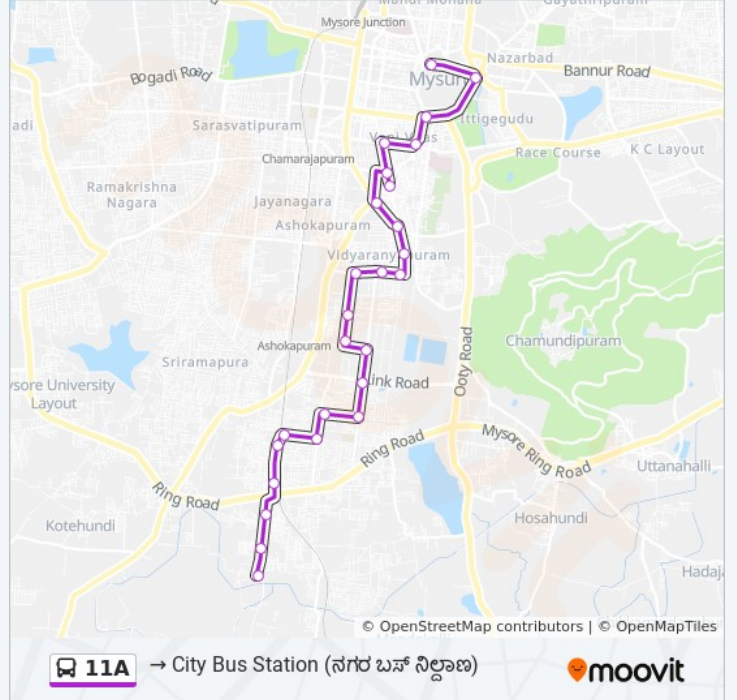

→ City Bus Station ( )

Get The App

The 11A bus line (→ City Bus Station ( )) has 2 routes. For regular weekdays, their operation hours are:

(1) → City Bus Station ( ): 06:23 - 21:20 (2) → Gururu ( ): 06:59 - 21:45

**11A bus Info**

**Direction:** → City Bus Station ( )

**Stops:** 26

**Trip Duration:** 31 min

**Line Summary:**

- Five Light Circle ( )
- Nanju Malige ( )
- Seetharanga Hospital ( )
- Siddappa Square ( )
- Vani Vilas Market ( )
- Sanskrit Pathashale
- Hardinge Circle
- City Bus Station ( )

### 11A bus Info

**Direction:** → Gururu ( )

**Stops:** 26

**Trip Duration:** 31 min

**Line Summary:**

Shanidevara Temple ( )

Gobli Mara ( )

Kavitha Bakery ( )

Police Booth ( )

J.P Nagar ( )

Mahadevapura ( )

Muniswamy Nagar ( )

Ramabai Nagar ( )

Siddappa Complex ( )

Gururu ( )

11A bus time schedules and route maps are available in an offline PDF at [moovitapp.com](https://moovitapp.com). Use the [Moovit App](#) to see live bus times, train schedule or subway schedule, and step-by-step directions for all public transit in Mysore.