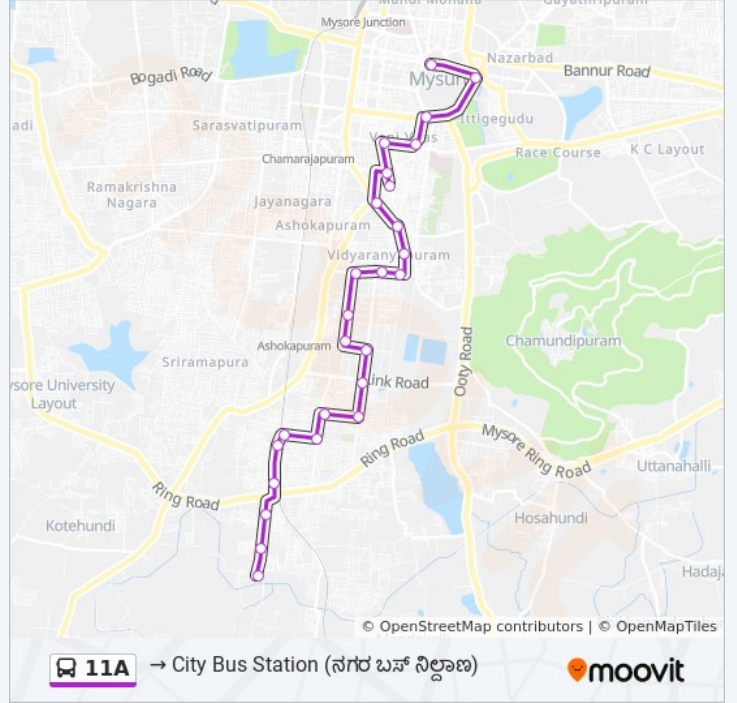

→ City Bus Station ( )

Get The App

The 11A bus line (→ City Bus Station ( )) has 2 routes. For regular weekdays, their operation hours are:

(1) → City Bus Station ( ): 06:23 - 21:20 (2) → Gururu ( ): 06:59 - 21:45

**11A bus Info**

**Direction:** → City Bus Station ( )

**Stops:** 26

**Trip Duration:** 31 min

**Line Summary:**

- Five Light Circle ( )
- Nanju Malige ( )
- Seetharanga Hospital ( )
- Siddappa Square ( )
- Vani Vilas Market ( )
- Sanskrit Pathashale
- Hardinge Circle
- City Bus Station ( )

**Direction:** → Gururu ( )

26 stops

[VIEW LINE SCHEDULE](#)

- C.B.S Platform 14 ( . . 14)
- Vani Vilas Market ( )
- Siddappa Square ( )
- Seetharanga Hospital ( )
- Nanju Malige ( )
- Galli Hotel ( )
- Chamundipuram ( )
- St. Marys Convent
- Karumariyamma Temple ( )
- Sewage Farm ( )
- Mahalakshmi Stores ( )
- Sterling Talkies ( )
- St Thomas School ( )
- Bindu Bakery ( )
- Vishveshwara Nagar ( )
- Maharshi Public School ( )

### 11A bus Info

**Direction:** → Gururu ( )

**Stops:** 26

**Trip Duration:** 31 min

**Line Summary:**

Shanidevara Temple ( )

Gobli Mara ( )

Kavitha Bakery ( )