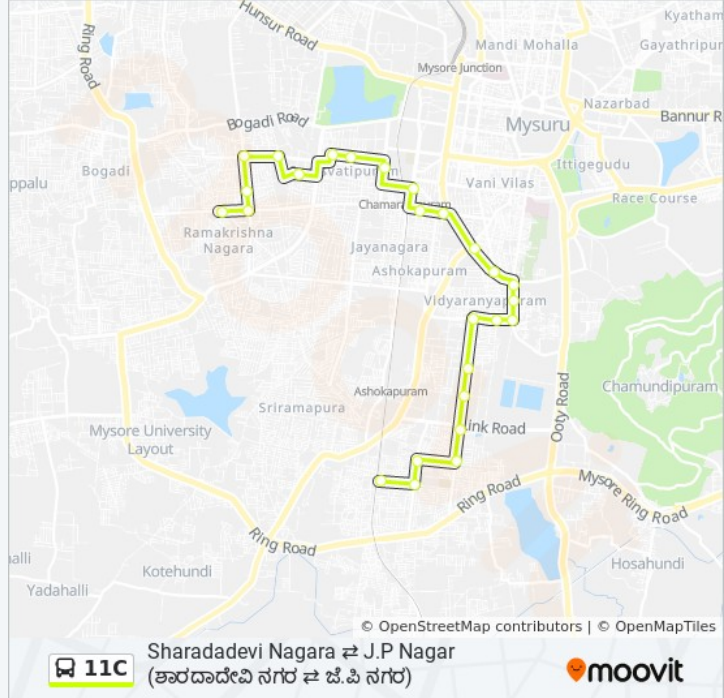

Sharadadevi Nagara ⇌ J.P Nagar ()

Get The App

The 11C bus line (Sharadadevi Nagara ⇌ J.P Nagar ()) has 2 routes. For regular weekdays, their operation hours are:

(1) → J.P Nagar (): 18:40(2) → Sharadadevi Nagara (): 10:35 - 17:16

Line Summary:

Sterling Talkies ()

Ganesh Temple ()

Maharshi Public School ()

Shanidevara Temple ()

Gobli Mara ()

Kavitha Bakery ()

Police Booth ()

J.P Nagar ()

Direction: → Sharadadevi Nagara

()

24 stops

[VIEW LINE SCHEDULE](#)

J.P Nagar ()

Police Booth ()

Kavitha Bakery ()

Stops: 24

Trip Duration: 27 min

Line Summary:

- Saraswathipuram Park ()
- Bake Point ()
- Kamakshi Hospital ()
- Maruthi Temple ()
- Maruthi Tent
- Ganesh Bhandar ()
- Stone Building ()
- Sharadadevi Nagara ()