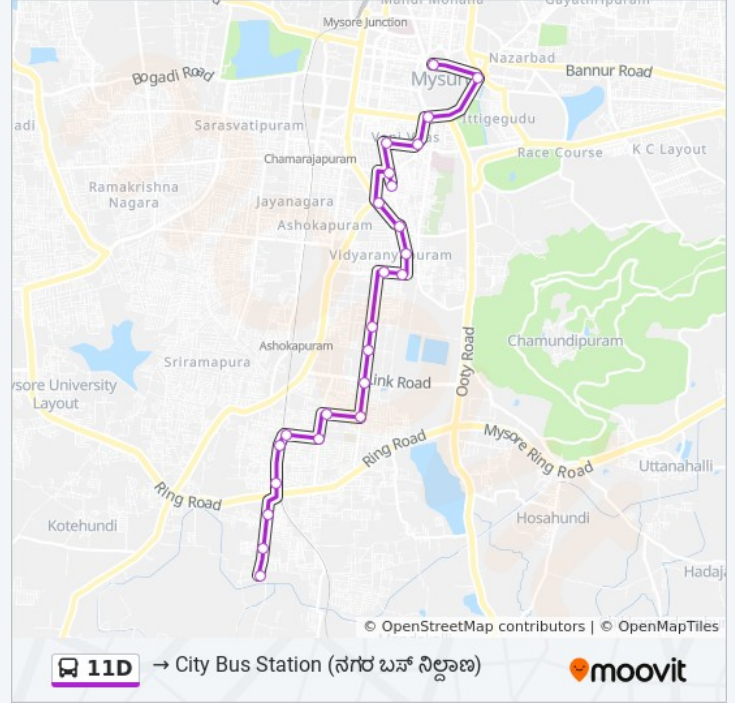

→ City Bus Station ( )

Get The App

The 11D bus line (→ City Bus Station ( )) has 2 routes. For regular weekdays, their operation hours are:

(1) → City Bus Station ( ): 15:08 - 16:20 (2) → Gururu ( ): 14:36 - 15:44

**11D bus Info**

**Direction:** → City Bus Station ( )

**Stops:** 24

**Trip Duration:** 33 min

**Line Summary:**

- Seetharanga Hospital ( )
- Siddappa Square ( )
- Vani Vilas Market ( )
- Sanskrit Pathashale
- Hardinge Circle
- City Bus Station ( )

### 11D bus Time Schedule

→ Gururu ( ) Route Timetable:

Sunday	14:36 - 15:44
Monday	14:36 - 15:44
Tuesday	14:36 - 15:44
Wednesday	14:36 - 15:44
Thursday	14:36 - 15:44
Friday	14:36 - 15:44
Saturday	14:36 - 15:44

### 11D bus Info

**Direction:** → Gururu ( )

**Stops:** 24

**Trip Duration:** 25 min

**Line Summary:**

- Kavitha Bakery ( )
- Police Booth ( )
- J.P Nagar ( . )
- Mahadevapura ( )
- Muniswamy Nagar ( )
- Ramabai Nagar ( )
- Siddappa Complex ( )
- Gururu ( )