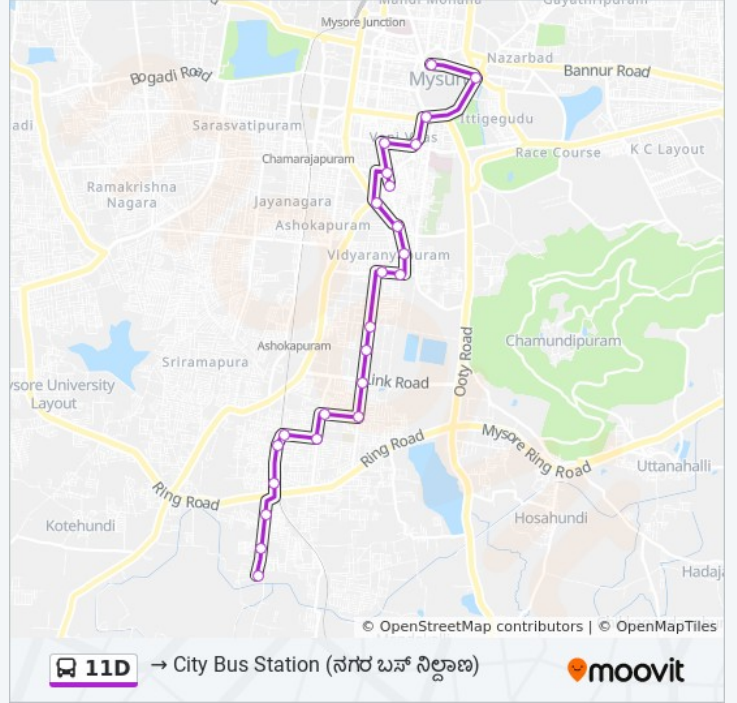

→ City Bus Station ( )

Get The App

The 11D bus line (→ City Bus Station ( )) has 2 routes. For regular weekdays, their operation hours are:

(1) → City Bus Station ( ): 15:08 - 16:20 (2) → Gururu ( ): 14:36 - 15:44

**11D bus Time Schedule**

→ City Bus Station ( ) Route  
Timetable:

Sunday	15:08 - 16:20
Monday	15:08 - 16:20
Tuesday	15:08 - 16:20
Wednesday	15:08 - 16:20
Thursday	15:08 - 16:20
Friday	15:08 - 16:20
Saturday	15:08 - 16:20

**11D bus Info**

**Direction:** → City Bus Station ( )

**Stops:** 24

**Trip Duration:** 33 min

**Line Summary:**

- Seetharanga Hospital ( )
- Siddappa Square ( )
- Vani Vilas Market ( )
- Sanskrit Pathashale
- Hardinge Circle
- City Bus Station ( )

**Direction:** → Gururu ( )

24 stops

[VIEW LINE SCHEDULE](#)

- C.B.S Platform 14 ( . . 14)
- Vani Vilas Market ( )
- Siddappa Square ( )
- Seetharanga Hospital ( )
- Nanju Malige ( )
- Galli Hotel ( )
- Chamundipuram ( )
- St. Marys Convent
- Karumariyamma Temple ( )
- Sewage Farm ( )
- Mahalakshmi Stores ( )
- Sterling Talkies ( )
- Ganesh Temple ( )
- Maharshi Public School ( )
- Shanidevara Temple ( )
- Gobli Mara ( )