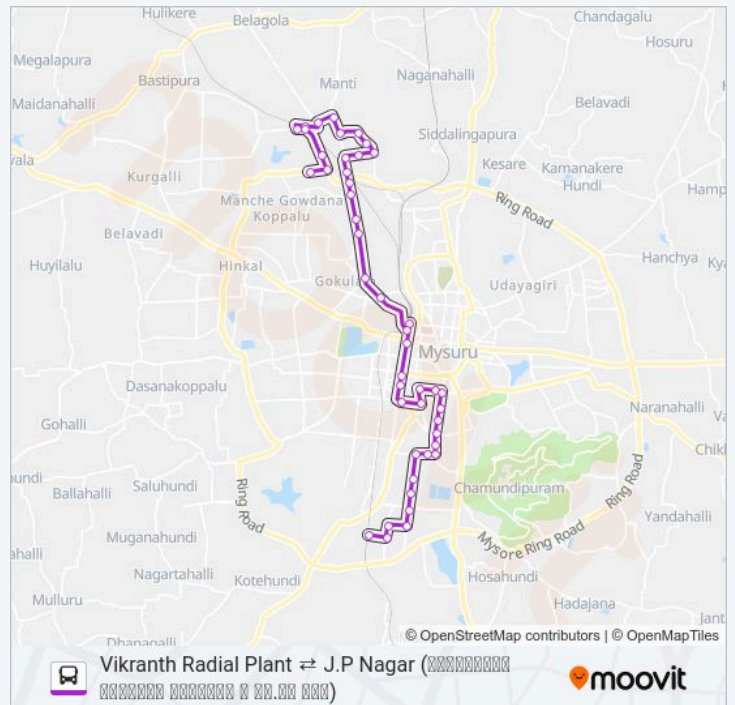

Sunday 07:00-09:30

11F bus Info

Direction: → J.P Nagar (ಜಿ.ಪಿ. ನಗರ)

Stops: 45

Trip Duration: 62 min

Line Summary:

Ramanuja Road 8th Cross

Ramanuja Road 13th Cross (ರಾಮಾಢುಜಾ ರೋಡ್ 13ನೇ
ಕರ್ಡುಕು)