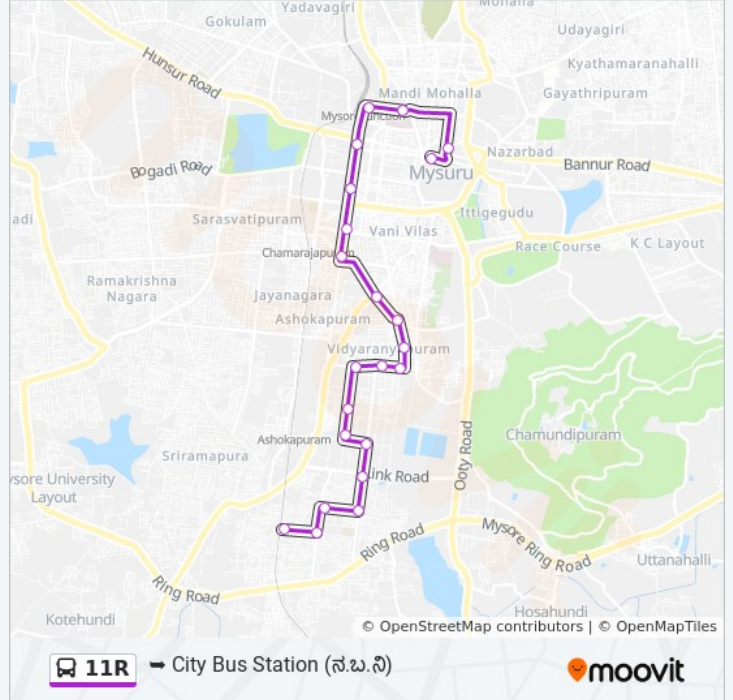

11R

City Bus Station (. .)

Get The App

The 11R bus line City Bus Station (. .) has one route. For regular weekdays, their operation hours are:

(1) City Bus Station (. .): 07:57 - 17:41

Use the Moovit App to find the closest 11R bus station near you and find out when is the next 11R bus arriving.

Direction: City Bus Station (. .)

22 stops

[VIEW LINE SCHEDULE](#)

- J.P Nagar (.)
- Police Booth ()
- Kavitha Bakery ()
- Gobli Mara ()
- Shanidevara Temple ()
- Maharshi Public School ()
- Vishveshwara Nagar ()
- Bindu Bakery ()
- St Thomas School ()
- Sterling Talkies ()
- Mahalakshmi Stores ()
- Ramalingeshwara Temple ()
- Chamundipuram ()
- Five Light Circle ()
- Ashoka Circle ()
- Rto
- Ramaswamy Circle ()
- Maharani College ()
- Railway Station ()
- K.R Hospital (.)

11R bus Time Schedule

City Bus Station (. .) Route Timetable:

Sunday	07:57 - 17:41
Monday	07:57 - 17:41
Tuesday	07:57 - 17:41
Wednesday	07:57 - 17:41
Thursday	07:57 - 17:41
Friday	07:57 - 17:41
Saturday	07:57 - 17:41

11R bus Info

Direction: City Bus Station (. .)

Stops: 22

Trip Duration: 28 min

Line Summary:

Dodda Gadiyara ()

City Bus Station ()

11R bus time schedules and route maps are available in an offline PDF at moovitapp.com. Use the [Moovit App](#) to see live bus times, train schedule or subway schedule, and step-by-step directions for all public transit in Mysore.