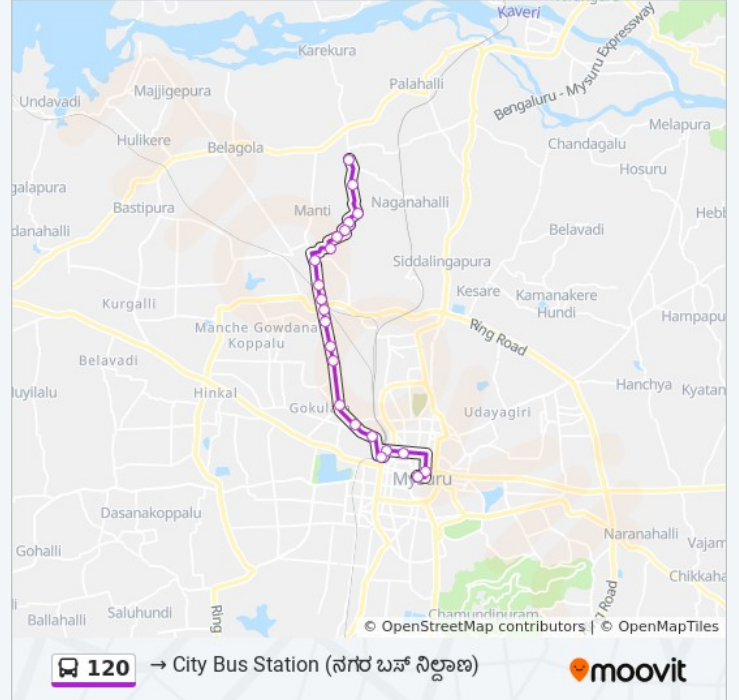

Chamundeshwari Layout ( )

Akshay Mens Parlour ( )

Ekalavya Nagara ( )

Channel ( )

Shadanahalli ( )

Preethi Granites ( )

P Hosahalli ( )

120 bus time schedules and route maps are available in an offline PDF at moovitapp.com. Use the [Moovit App](#) to see live bus times, train schedule or subway schedule, and step-by-step directions for all public transit in Mysore.

[About Moovit](#) • [MaaS Solutions](#) • [Supported Countries](#) • [Mooviter Community](#)

© 2024 Moovit - All Rights Reserved

Check Live Arrival Times