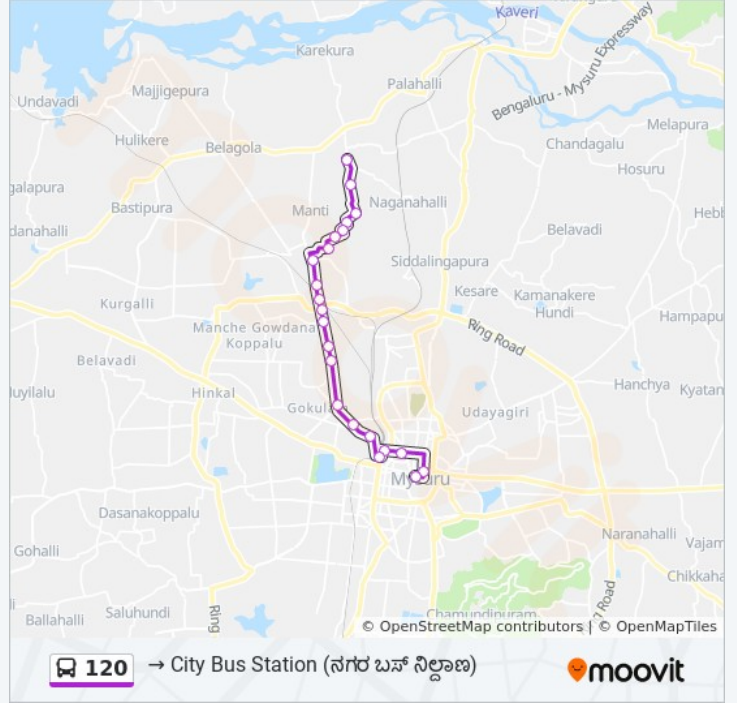

 120

→ City Bus Station ()

Get The App

The 120 bus line (→ City Bus Station ()) has 2 routes. For regular weekdays, their operation hours are:

(1) → City Bus Station (): 08:35 - 17:45 (2) → P Hosahalli (): 07:50 - 17:00

Use the Moovit App to find the closest 120 bus station near you and find out when is the next 120 bus arriving.

Direction: → City Bus Station ()

22 stops

[VIEW LINE SCHEDULE](#)

- P Hosahalli ()
- Preethi Granites ()
- Shadanahalli ()
- Channel ()
- Ekalavya Nagara ()
- Akshay Mens Parlour ()
- Chamundeshwari Layout ()
- Vikranth Tyres ()
- Falcon Tyres ()
- Coffee Curing Works ()
- Ring Road Junction ()
- Metagalli Police Station ()
- P.K Sanitorium ()
- E.S.I Hospital ()
- Vonti Koppal Temple ()
- Akashavani ()
- Vani Vilas Water Works ()

120 bus Time Schedule

→ City Bus Station () Route
Timetable:

Sunday	08:35 - 17:45
Monday	08:35 - 17:45
Tuesday	08:35 - 17:45
Wednesday	08:35 - 17:45
Thursday	08:35 - 17:45
Friday	08:35 - 17:45
Saturday	08:35 - 17:45

120 bus Info

Direction: → City Bus Station ()

Stops: 22

Trip Duration: 31 min

Line Summary:

- Dasappa Circle ()
- Railway Station ()
- K.R Hospital ()
- Dodda Gadiyara ()
- City Bus Station ()

Direction: → P Hosahalli ()