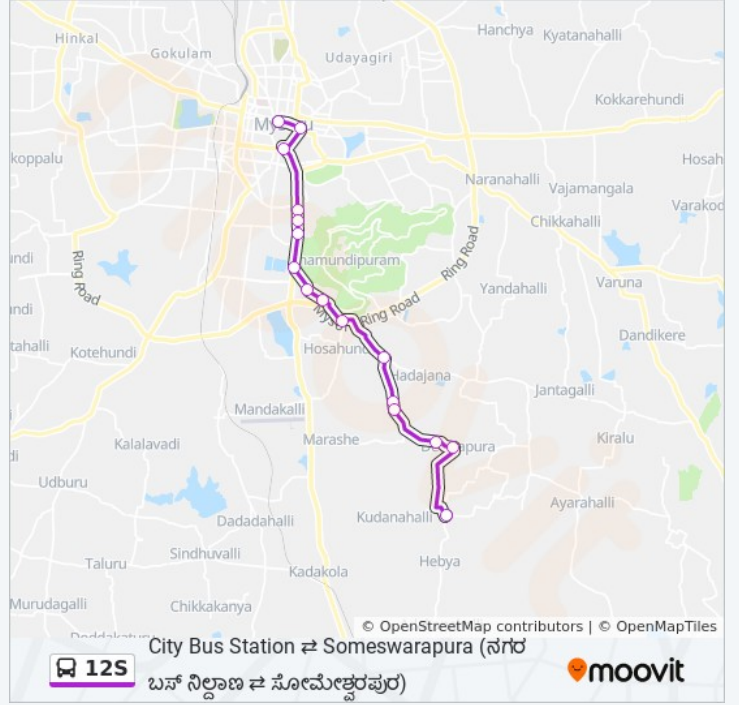

### 12S bus Info

**Direction:** → City Bus Station ( )

**Stops:** 16

**Trip Duration:** 33 min

**Line Summary:**

**Direction:** → Someswarapura

( )

15 stops

### 12S bus Time Schedule

→ Someswarapura ( ) Route

Timetable:

Sunday	08:00
Monday	08:00
Tuesday	08:00
Wednesday	08:00
Thursday	08:00
Friday	08:00
Saturday	08:00

### 12S bus Info

**Direction:** → Someswarapura ( )

**Stops:** 15

**Trip Duration:** 31 min

**Line Summary:**

12S bus time schedules and route maps are available in an offline PDF at [moovitapp.com](https://moovitapp.com). Use the [Moovit App](#) to see live bus times, train schedule or subway schedule, and step-by-step directions for all public transit in Mysore.