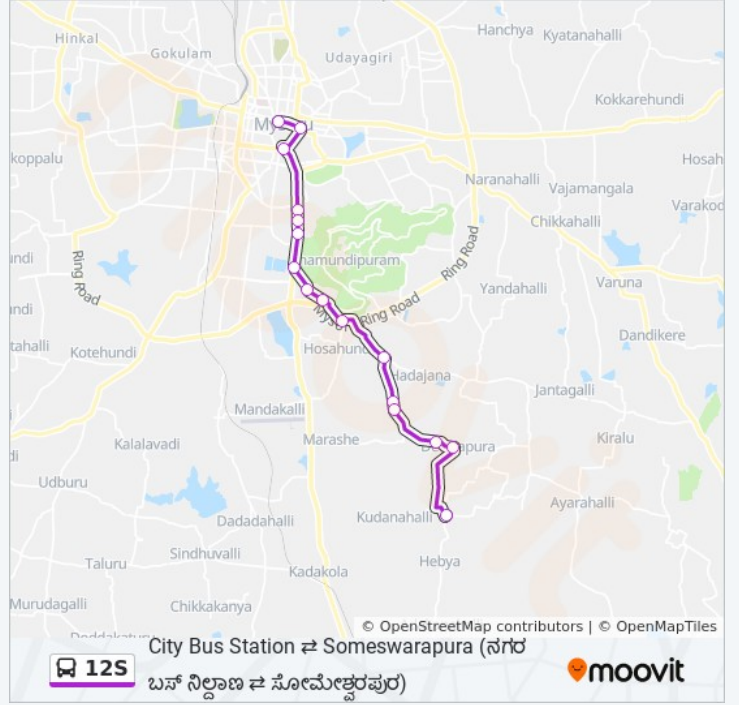

### 12S bus Time Schedule

→ City Bus Station ( ) Route  
Timetable:

Sunday	08:00
Monday	08:00
Tuesday	08:00
Wednesday	08:00
Thursday	08:00
Friday	08:00
Saturday	08:00

### 12S bus Info

**Direction:** → City Bus Station ( )

**Stops:** 16

**Trip Duration:** 33 min

**Line Summary:**

**Direction:** → Someswarapura

( )

15 stops