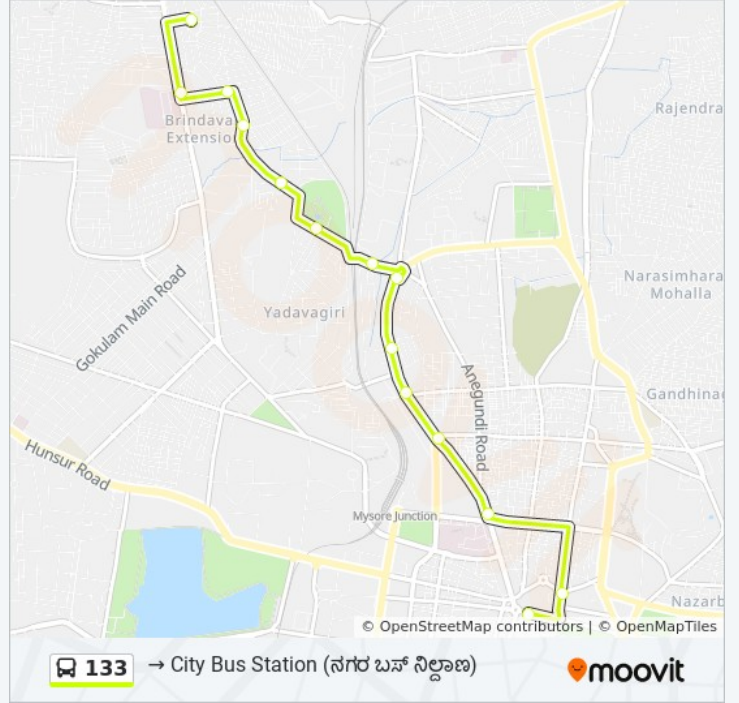

 133

→ City Bus Station ( )

Get The App

The 133 bus line (→ City Bus Station ( )) has 2 routes. For regular weekdays, their operation hours are:

(1) → City Bus Station ( ): 05:55 - 22:05 (2) → Metagalli ( ): 06:30 - 23:00

Use the Moovit App to find the closest 133 bus station near you and find out when is the next 133 bus arriving.

**Direction:** → City Bus Station ( )

14 stops

[VIEW LINE SCHEDULE](#)

- Metagalli ( )
- P.K Sanitorium ( )
- Brindavan Extn. 1st Stage ( 1 )
- Brindavan Extn. 2nd Stage ( 2 )
- Manjunathapura ( )
- Jawa ( )
- Manjunatha Hotel ( )
- Highway Circle ( )
- Sunanda Factory ( )
- Deaf And Dumb School ( )
- R.M.C ( . . )
- Ayurveda Hospital ( )
- Dodda Gadiyara ( )
- City Bus Station ( )

**133 bus Time Schedule**

→ City Bus Station ( ) Route  
Timetable:

Sunday	05:55 - 22:05
Monday	05:55 - 22:05
Tuesday	05:55 - 22:05
Wednesday	05:55 - 22:05
Thursday	05:55 - 22:05
Friday	05:55 - 22:05
Saturday	05:55 - 22:05

**133 bus Info**

**Direction:** → City Bus Station ( )

**Stops:** 14

**Trip Duration:** 18 min

**Line Summary:**

**Direction:** → Metagalli ( )

16 stops

[VIEW LINE SCHEDULE](#)