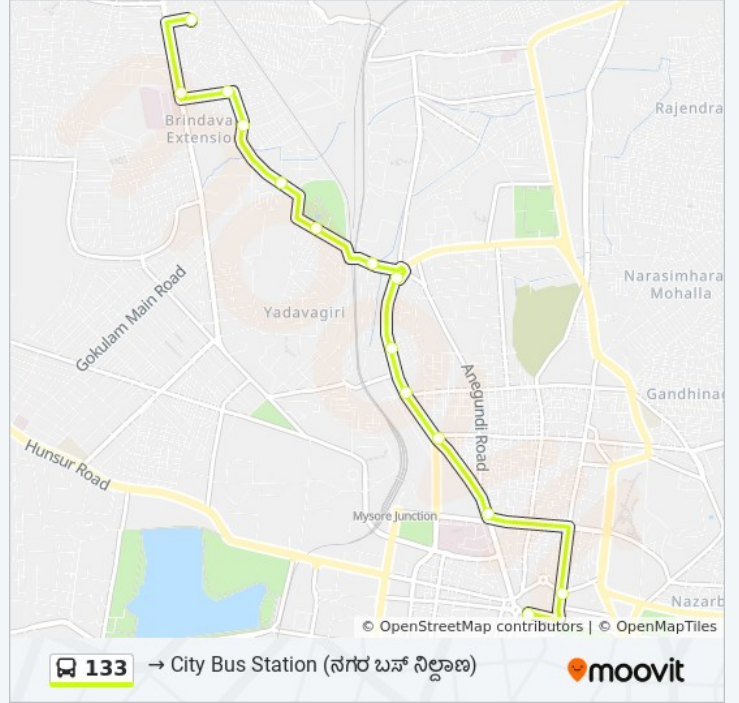

**133 bus Info**

**Direction:** → City Bus Station ( )

**Stops:** 14

**Trip Duration:** 18 min

**Line Summary:**

**Direction:** → Metagalli ( )

16 stops

[VIEW LINE SCHEDULE](#)

### 133 bus Time Schedule

→ Metagalli ( ) Route Timetable:

Sunday	06:30 - 23:00
Monday	06:30 - 23:00
Tuesday	06:30 - 23:00
Wednesday	06:30 - 23:00
Thursday	06:30 - 23:00
Friday	06:30 - 23:00
Saturday	06:30 - 23:00

### 133 bus Info

**Direction:** → Metagalli ( )

**Stops:** 16

**Trip Duration:** 21 min

**Line Summary:**

133 bus time schedules and route maps are available in an offline PDF at [moovitapp.com](https://moovitapp.com). Use the [Moovit App](#) to see live bus times, train schedule or subway schedule, and step-by-step directions for all public transit in Mysore.