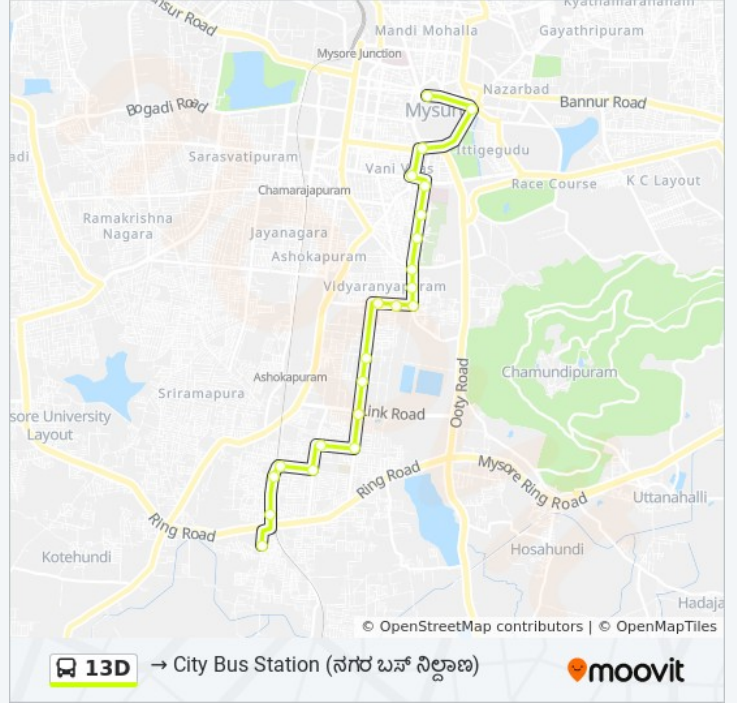

13D

→ City Bus Station ()

[Get The App](#)

The 13D bus line (→ City Bus Station ()) has 2 routes. For regular weekdays, their operation hours are:

(1) → City Bus Station (): 17:40 (2) → Ramabai Nagar (): 17:40

Use the Moovit App to find the closest 13D bus station near you and find out when is the next 13D bus arriving.

Direction: → City Bus Station ()

22 stops

[VIEW LINE SCHEDULE](#)

- Ramabai Nagar ()
- Muniswamy Nagar ()
- Mahadevapura ()
- J.P Nagar ()
- Police Booth ()
- Kavitha Bakery ()
- Gobli Mara ()
- Shanidevara Temple ()
- Maharshi Public School ()
- Ganesh Temple ()
- Sterling Talkies ()
- Mahalakshmi Stores ()
- Sewage Farm ()
- Karumariyamma Temple ()
- St. Marys Convent
- Ramanuja Road 13th Cross ()
- Ramanuja Road 8th Cross
- J.S.S Hospital ()

Stops: 22

Trip Duration: 29 min

Line Summary:

Vani Vilas Market ()

Sanskrit Pathashale

Hardinge Circle

City Bus Station ()

Direction: → Ramabai Nagar ()

Stops: 20

Trip Duration: 26 min

Line Summary:

J.P Nagar (.)

Mahadevapura ()

Muniswamy Nagar ()

Ramabai Nagar ()

13D bus time schedules and route maps are available in an offline PDF at moovitapp.com. Use the [Moovit App](#) to see live bus times, train schedule or subway schedule, and step-by-step directions for all public transit in Mysore.