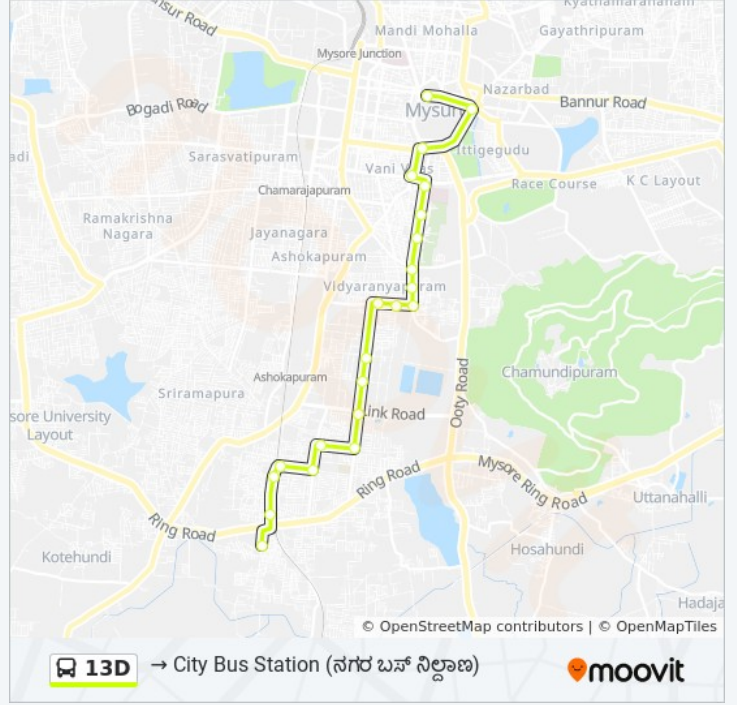

13D

→ City Bus Station ()

[Get The App](#)

The 13D bus line (→ City Bus Station ()) has 2 routes. For regular weekdays, their operation hours are:

(1) → City Bus Station (): 17:40 (2) → Ramabai Nagar (): 17:40

13D bus Time Schedule

→ City Bus Station () Route
Timetable:

Sunday	17:40
Monday	17:40
Tuesday	17:40
Wednesday	17:40
Thursday	17:40
Friday	17:40
Saturday	17:40

13D bus Info

Direction: → City Bus Station ()

Stops: 22

Trip Duration: 29 min

Line Summary:

Vani Vilas Market ()

Sanskrit Pathashale

Hardinge Circle

City Bus Station ()

Direction: → Ramabai Nagar ()

20 stops

[VIEW LINE SCHEDULE](#)

C.B.S Platform 3 (. . 3)

Vani Vilas Market ()

J.S.S Hospital (. .)

Ramanuja Road 8th Cross

Ramanuja Road 13th Cross (13)

St. Marys Convent