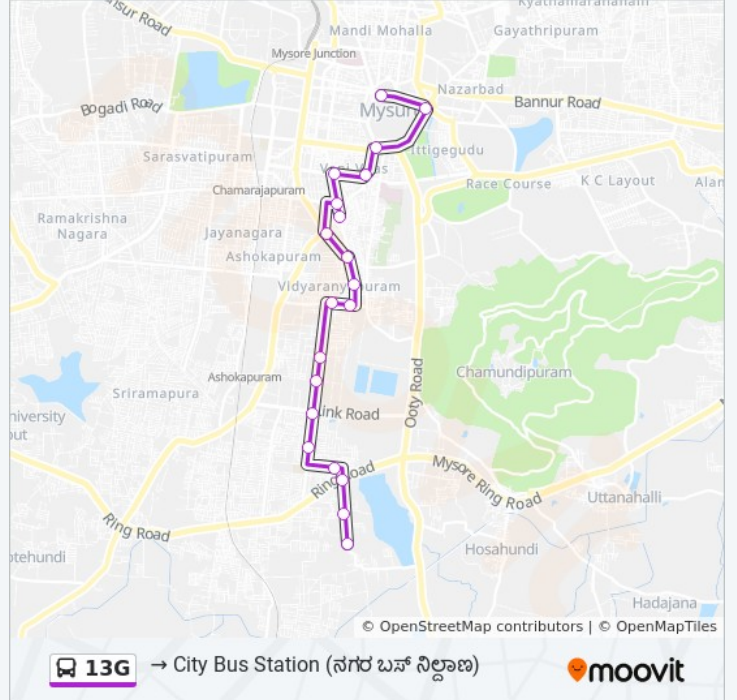

→ City Bus Station ()

Get The App

The 13G bus line (→ City Bus Station ()) has 2 routes. For regular weekdays, their operation hours are:

(1) → City Bus Station (): 09:30 - 17:35 (2) → Gejjagalli (): 09:27 - 17:32

Use the Moovit App to find the closest 13G bus station near you and find out when is the next 13G bus arriving.

Direction: → City Bus Station ()

20 stops

[VIEW LINE SCHEDULE](#)

Gejjagalli ()
 Koppalur ()
 Ring Road ()
 Sai Baba Temple ()
 Gobli Mara ()
 Shanidevara Temple ()
 Maharshi Public School ()
 Ganesh Temple ()
 Sterling Talkies ()
 Mahalakshmi Stores ()
 Ramalingeshwara Temple ()
 Chamundipuram ()
 Five Light Circle ()
 Nanju Malige ()
 Seetharanga Hospital ()
 Siddappa Square ()
 Vani Vilas Market ()
 Sanskrit Pathashale

13G bus Info

Direction: → City Bus Station ()

Stops: 20

Trip Duration: 28 min

Line Summary:

Hardinge Circle

City Bus Station ()

Direction: → Gejjagalli ()

13G bus Info

Direction: → Gejjagalli ()

Stops: 20

Trip Duration: 24 min

Line Summary:

Sai Baba Temple ()
Ring Road ()
Koppalur ()
Gejjagalli ()

13G bus time schedules and route maps are available in an offline PDF at moovitapp.com. Use the [Moovit App](#) to see live bus times, train schedule or subway schedule, and step-by-step directions for all public transit in Mysore.