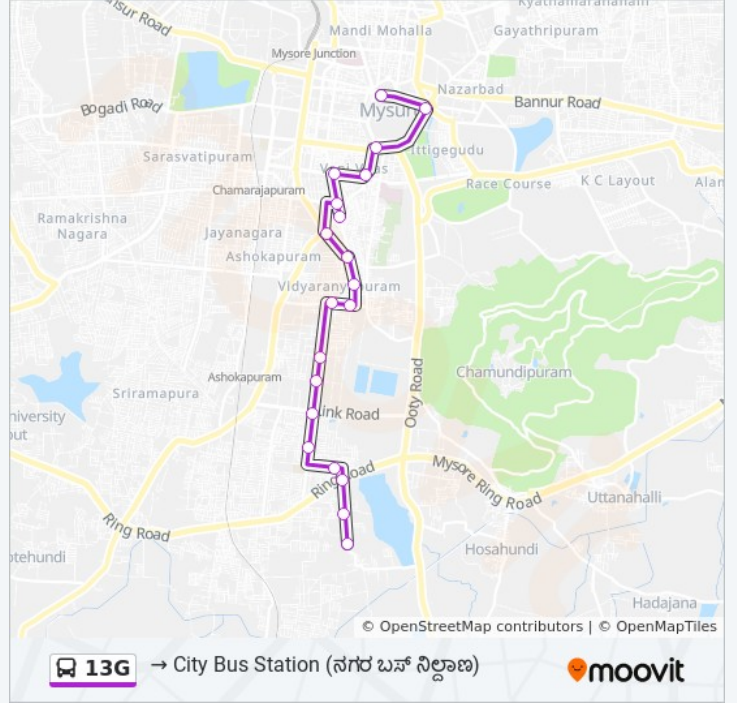

→ City Bus Station ()

Get The App

The 13G bus line (→ City Bus Station ()) has 2 routes. For regular weekdays, their operation hours are:

(1) → City Bus Station (): 09:30 - 17:35 (2) → Gejjagalli (): 09:27 - 17:32

13G bus Info

Direction: → City Bus Station ()

Stops: 20

Trip Duration: 28 min

Line Summary:

Hardinge Circle

City Bus Station ()

Direction: → Gejjagalli ()

13G bus Time Schedule

→ Gejjagalli () Route Timetable:

Sunday	09:27 - 17:32
Monday	09:27 - 17:32
Tuesday	09:27 - 17:32
Wednesday	09:27 - 17:32
Thursday	09:27 - 17:32
Friday	09:27 - 17:32
Saturday	09:27 - 17:32

13G bus Info

Direction: → Gejjagalli ()

Stops: 20

Trip Duration: 24 min

Line Summary:

Sai Baba Temple ()
Ring Road ()
Koppalur ()
Gejjagalli ()

13G bus time schedules and route maps are available in an offline PDF at moovitapp.com. Use the [Moovit App](#) to see live bus times, train schedule or subway schedule, and step-by-step directions for all public transit in Mysore.