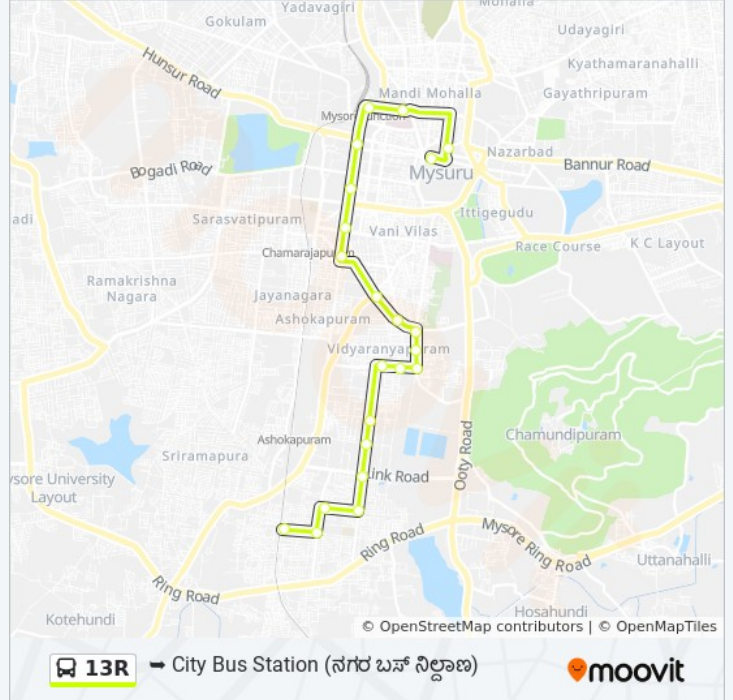

13R

City Bus Station ()

Get The App

The 13R bus line City Bus Station () has one route. For regular weekdays, their operation hours are:

(1) City Bus Station (): 04:50

Use the Moovit App to find the closest 13R bus station near you and find out when is the next 13R bus arriving.

Direction: City Bus Station ()

22 stops

[VIEW LINE SCHEDULE](#)

J.P Nagar ()

Police Booth ()

Kavitha Bakery ()

Gobli Mara ()

Shanidevara Temple ()

Five Light Circle ()

Ashoka Circle ()

R.T.O (. .)

Ramaswamy Circle ()

Maharani College ()

Railway Station ()

13R bus Time Schedule

City Bus Station () Route
Timetable:

Sunday	04:50
Monday	04:50
Tuesday	04:50
Wednesday	04:50
Thursday	04:50
Friday	04:50
Saturday	04:50

13R bus Info

Direction: City Bus Station ()

Stops: 22

Trip Duration: 23 min

Line Summary:

K.R Hospital (.)
Dodda Gadiyara ()
City Bus Station ()