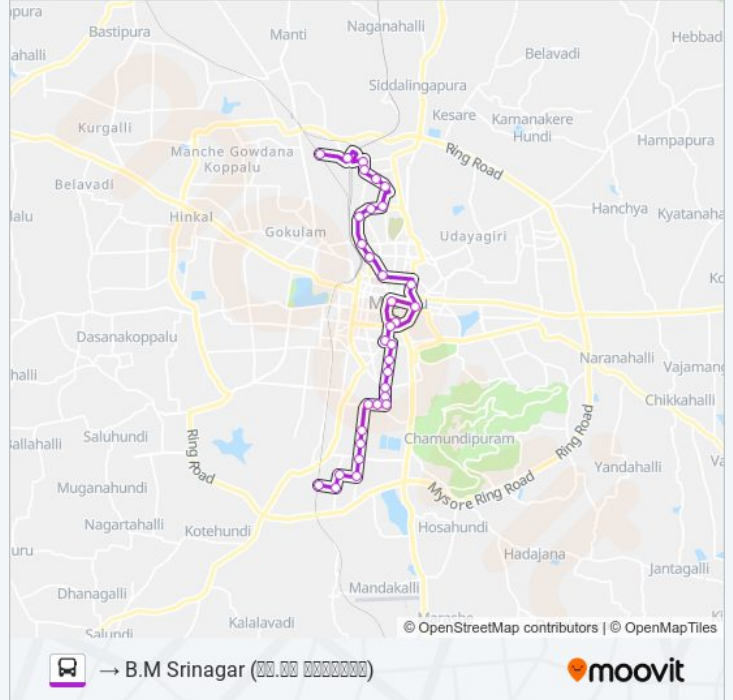

### 15A bus Info

**Direction:** → B.M Srinagar ( . )

**Stops:** 33

**Trip Duration:** 44 min

**Line Summary:**

Ayurveda Hospital ( )

R.M.C ( . . . )

Deaf And Dumb School ( )

Highway Circle ( )

Bannimantapa K.S.R.T.C Depot ( . . . . )

Bala Bhavana ( )

Hanumantha Nagar ( )

Bakery ( )

Srinivasa Talkies ( )

Aralimara ( )

Complex ( )

B.M Sri Nagar ( . )

**Direction:** → J.P Nagar ( . )

30 stops

[VIEW LINE SCHEDULE](#)

B.M Sri Nagar ( . )

Complex ( )

Aralimara ( )

Srinivasa Talkies ( )

### 15A bus Info

**Direction:** → J.P Nagar ( . )

**Stops:** 30

**Trip Duration:** 40 min

**Line Summary:**

J.S.S Hospital ( . . )

Ramanuja Road 8th Cross

Ramanuja Road 13th Cross ( 13 )