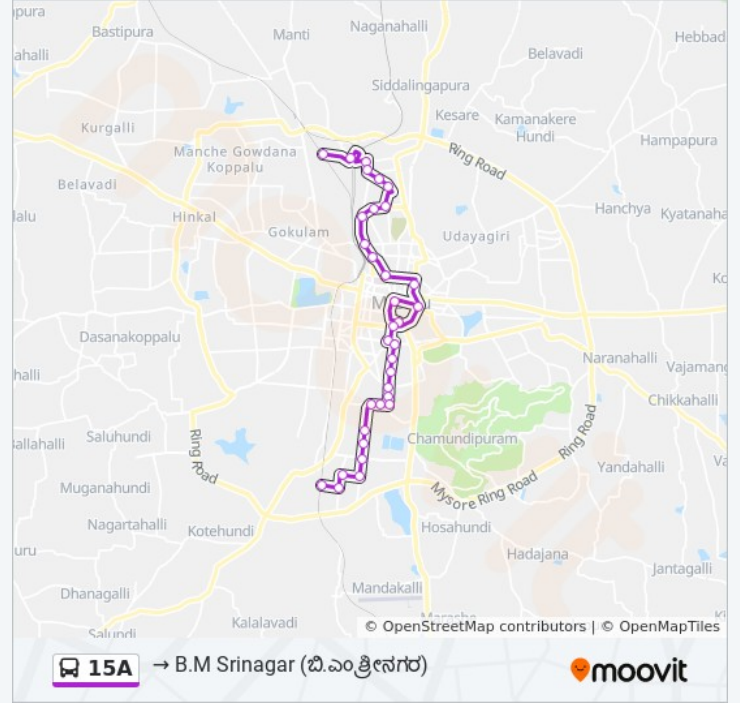

J.S.S Hospital (. .)

Ramanuja Road 8th Cross

Ramanuja Road 13th Cross (13)

St. Marys Convent

Karumariyamma Temple ( )

Sewage Farm ( )

Mahalakshmi Stores ( )

Sterling Talkies ( )

Ganesh Temple ( )

Maharshi Public School ( )

Shanidevara Temple ( )

Gobli Mara ( )

Kavitha Bakery ( )

Police Booth ( )

J.P Nagar (.)

15A bus time schedules and route maps are available in an offline PDF at moovitapp.com. Use the Moovit App to see live bus times, train schedule or subway schedule, and step-by-step directions for all public transit in Mysore.

© 2024 Moovit - All Rights Reserved