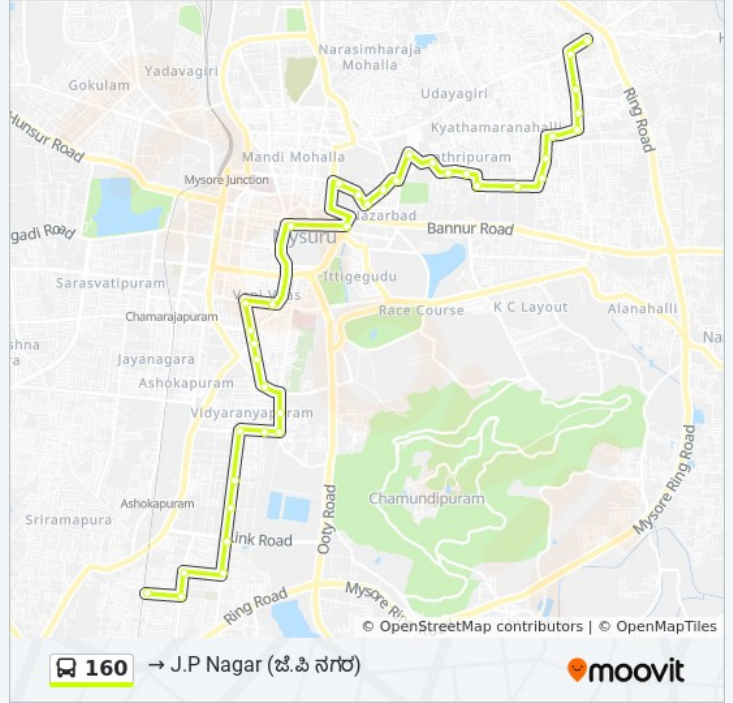

160

→ J.P Nagar (.)

Get The App

The 160 bus line (→ J.P Nagar (.)) has 2 routes. For regular weekdays, their operation hours are:
 (1) → J.P Nagar (.): 11:36 - 20:06(2) → Sathagalli (): 09:36 - 18:06
 Use the Moovit App to find the closest 160 bus station near you and find out when is the next 160 bus arriving.

160 bus Time Schedule

→ J.P Nagar (.) Route Timetable:

Sunday	11:36 - 20:06
Monday	11:36 - 20:06
Tuesday	11:36 - 20:06
Wednesday	11:36 - 20:06
Thursday	11:36 - 20:06
Friday	11:36 - 20:06
Saturday	11:36 - 20:06

160 bus Info

Direction: → J.P Nagar (.)

Stops: 38

Trip Duration: 39 min

Line Summary:

- C.B.S Platform 12 (. . . 12)
- Vani Vilas Market ()
- Siddappa Square ()
- Seetharanga Hospital ()
- Nanju Malige ()
- Galli Hotel ()
- Chamundipuram ()
- Karumariyamma Temple ()
- Sewage Farm ()
- Mahalakshmi Stores ()
- Sterling Talkies ()
- Ganesh Temple ()
- Maharshi Public School ()
- Shanidevara Temple ()
- Gobli Mara ()
- Kavitha Bakery ()
- Police Booth ()
- J.P Nagar (. . .)

Direction: → Sathagalli ()

38 stops

[VIEW LINE SCHEDULE](#)

- J.P Nagar (. . .)
- Police Booth ()
- Kavitha Bakery ()
- Gobli Mara ()
- Shanidevara Temple ()
- Maharshi Public School ()
- Ganesh Temple ()
- Sterling Talkies ()