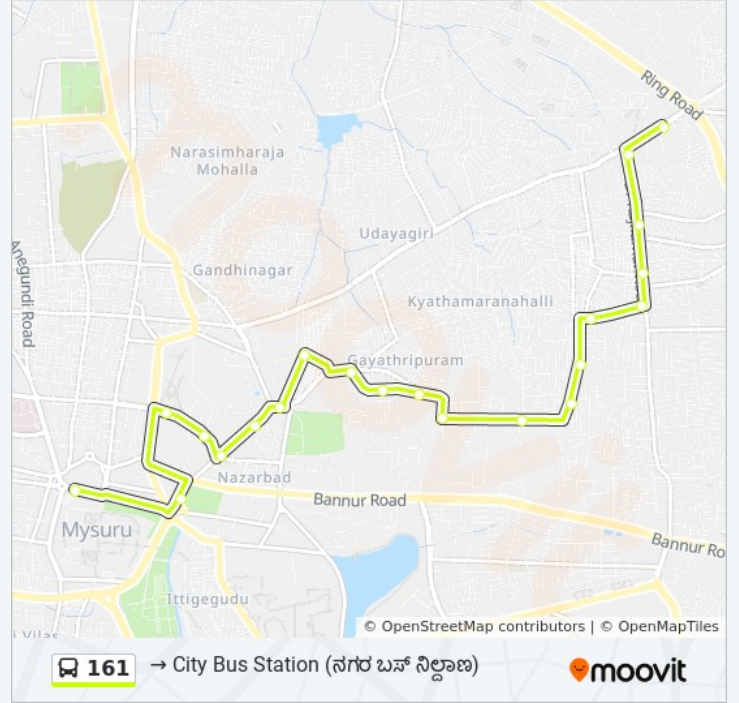

Use the Moovit App to find the closest 161 bus station near you and find out when is the next 161 bus arriving.

**Direction:** → City Bus Station ( )

21 stops

[VIEW LINE SCHEDULE](#)

- Sathagalli Bus Stand ( )
- Kalyangiri K.E.B ( . . )
- Water Tank ( )
- Kuvempu Circle ( )
- Triveni Circle ( )
- Akshaya Bhandar ( )
- Jyothi Convent ( )
- Ragavendra Nagara ( )
- B Company ( )
- Jyothi Nagar ( )
- Colony ( )
- Gayathripuram ( )
- Gayathripuram Bridge ( )
- Jalapuri ( )
- S.P Office ( . )
- Nagamma Hospital ( )
- Nazarabad ( )
- Taluk Office ( )
- Mysore Rural Bus Station ( )

### 161 bus Time Schedule

→ City Bus Station ( ) Route  
Timetable:

Sunday	05:50 - 20:35
Monday	05:50 - 20:35
Tuesday	05:50 - 20:35
Wednesday	05:50 - 20:35
Thursday	05:50 - 20:35
Friday	05:50 - 20:35
Saturday	05:50 - 20:35

### 161 bus Info

**Direction:** → City Bus Station ( )

**Stops:** 21

**Trip Duration:** 20 min

**Line Summary:**

Hardinge Circle

City Bus Station ( )

**Direction:** → Sathagalli ( )

20 stops

[VIEW LINE SCHEDULE](#)

C.B.S Platform 6 ( . . 6)

Mysore Palace

Mysore Rural Bus Stand

Mysore Rural Bus Station ( )

Nazarabad ( )

Nagamma Hospital ( )