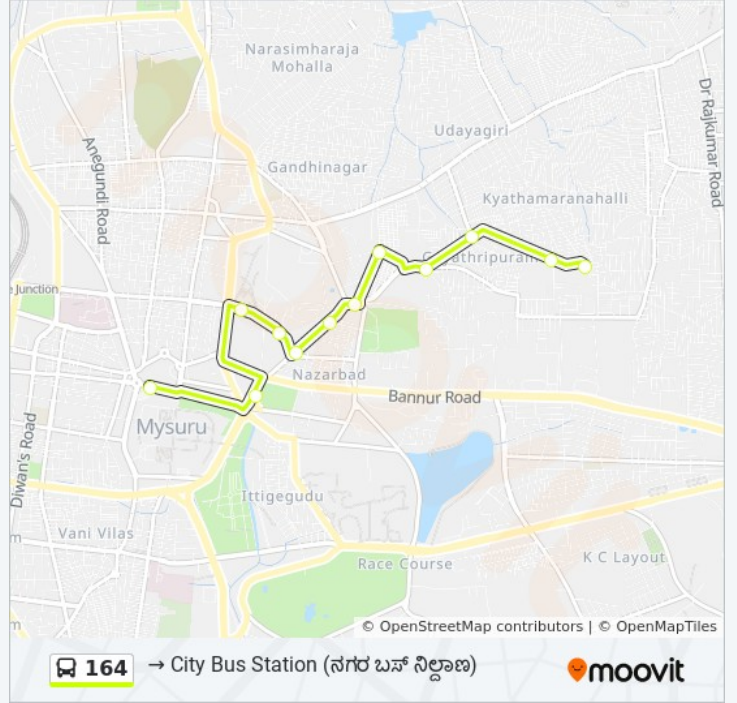

164 bus Info

Direction: → City Bus Station ()

Stops: 12

Trip Duration: 11 min

Line Summary:

Direction: → Gousia Nagar ()

11 stops

[VIEW LINE SCHEDULE](#)

Bakery ()

Gayathripuram Church ()

Gousia Nagar ()

164 bus Time Schedule

→ Gousia Nagar () Route Timetable:

Sunday	06:22 - 21:55
Monday	06:22 - 21:55
Tuesday	06:22 - 21:55
Wednesday	06:22 - 21:55
Thursday	06:22 - 21:55
Friday	06:22 - 21:55
Saturday	06:22 - 21:55

164 bus Info

Direction: → Gousia Nagar ()

Stops: 11

Trip Duration: 11 min

Line Summary:

164 bus time schedules and route maps are available in an offline PDF at moovitapp.com. Use the [Moovit App](#) to see live bus times, train schedule or subway schedule, and step-by-step directions for all public transit in Mysore.