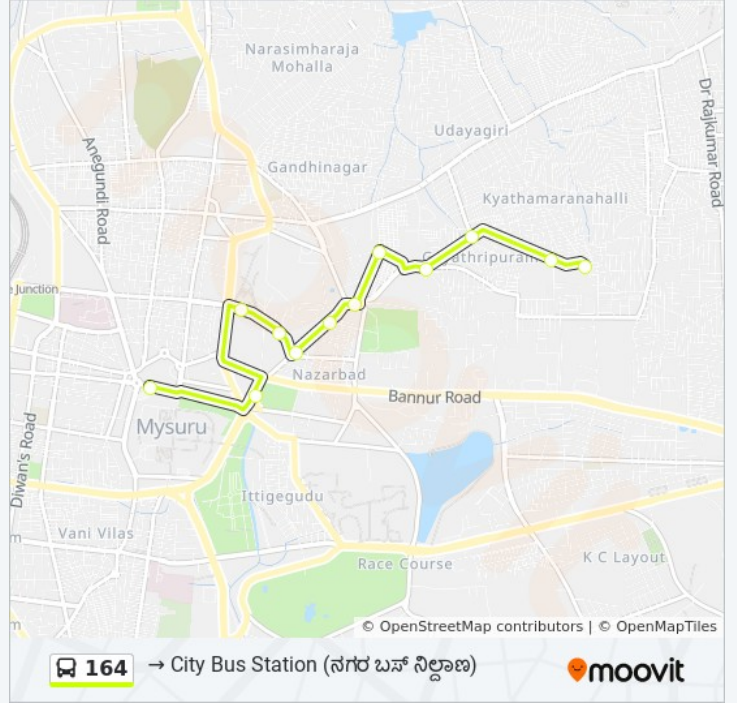

Hardinge Circle

City Bus Station ()

164 bus Time Schedule

→ City Bus Station () Route
Timetable:

Sunday	06:04 - 21:35
Monday	06:04 - 21:35
Tuesday	06:04 - 21:35
Wednesday	06:04 - 21:35
Thursday	06:04 - 21:35
Friday	06:04 - 21:35
Saturday	06:04 - 21:35

164 bus Info

Direction: → City Bus Station ()

Stops: 12

Trip Duration: 11 min

Line Summary:

Direction: → Gousia Nagar ()

11 stops

[VIEW LINE SCHEDULE](#)