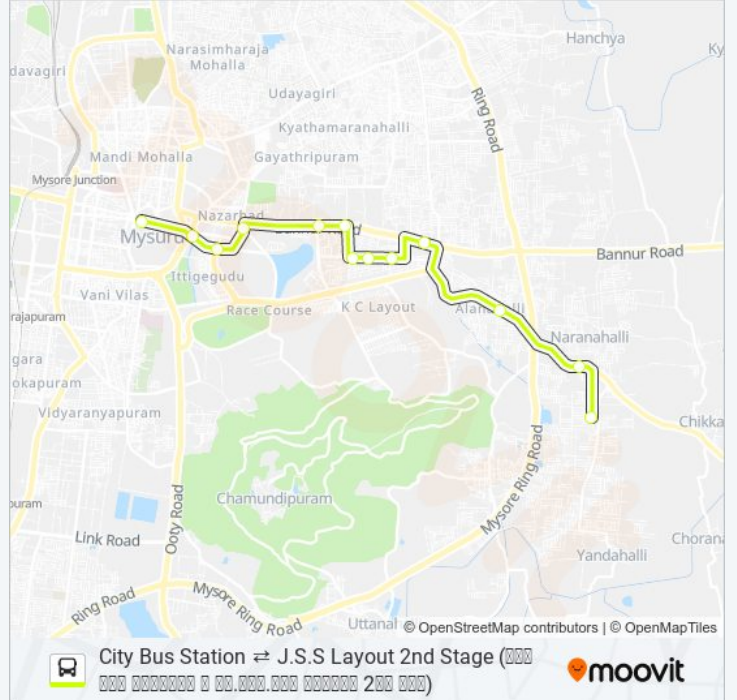

## City Bus Station ⇌ J.S.S Layout 2nd Stage ( )

[Get The App](#)

The 182 bus line (City Bus Station ⇌ J.S.S Layout 2nd Stage ( )) has 2 routes. For regular weekdays, their operation hours are:  
 (1) → City Bus Station ( ): 08:45 - 16:25 (2) → J.S.S Layout 2nd Stage ( ): 08:11 - 15:50

Use the Moovit App to find the closest 182 bus station near you and find out when is the next 182 bus arriving.

**Direction:** → City Bus Station ( )  
 13 stops  
[VIEW LINE SCHEDULE](#)

- J.S.S Layout 2nd Stage ( ) 2
- Rajashekhar Hospital ( )
- Alanahalli
- Teresian College ( )
- Palya Gate ( )
- Ganesha Temple ( )
- A.V Hospital ( )
- Geetha Convent
- Milk Dairy ( )
- Nazarabad ( )
- Gandhivana
- Hardinge Circle
- City Bus Station ( )

**182 bus Time Schedule**  
 → City Bus Station ( ) Route  
 Timetable:

Sunday	08:45 - 16:25
Monday	08:45 - 16:25
Tuesday	08:45 - 16:25
Wednesday	08:45 - 16:25
Thursday	08:45 - 16:25
Friday	08:45 - 16:25
Saturday	08:45 - 16:25

**182 bus Info**  
**Direction:** → City Bus Station ( )  
**Stops:** 13  
**Trip Duration:** 18 min  
**Line Summary:**

**Direction:** → J.S.S Layout 2nd Stage ( . . . 2 )

14 stops

[VIEW LINE SCHEDULE](#)