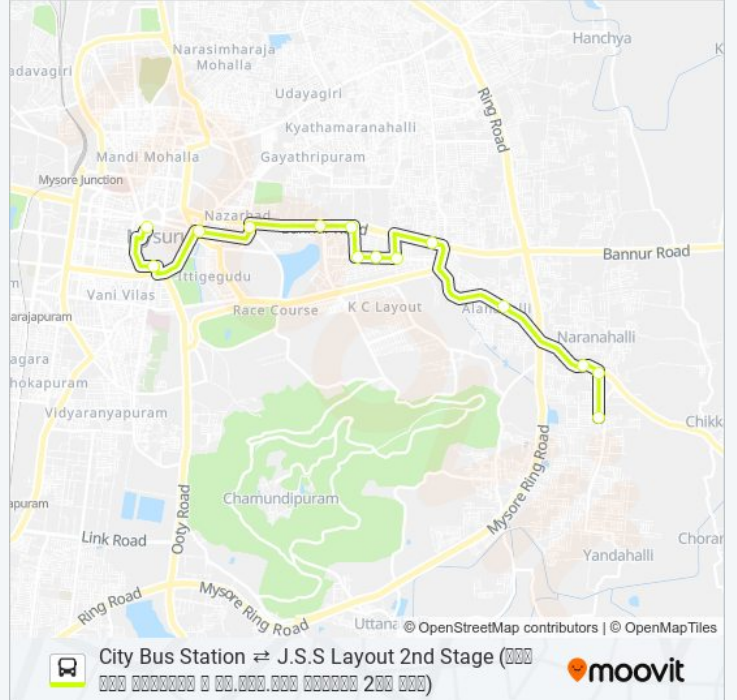

Use the Moovit App to find the closest 182 bus station near you and find out when is the next 182 bus arriving.

**Direction:** → City Bus Station ( )  
 13 stops  
[VIEW LINE SCHEDULE](#)

- J.S.S Layout 2nd Stage ( ) 2
- Rajashekhar Hospital ( )
- Alanahalli
- Teresian College ( )
- Palya Gate ( )
- Ganesha Temple ( )
- A.V Hospital ( )
- Geetha Convent
- Milk Dairy ( )
- Nazarabad ( )
- Gandhivana
- Hardinge Circle
- City Bus Station ( )

**182 bus Info**  
**Direction:** → City Bus Station ( )  
**Stops:** 13  
**Trip Duration:** 18 min  
**Line Summary:**

**Direction:** → J.S.S Layout 2nd Stage ( . . . 2 )

14 stops

[VIEW LINE SCHEDULE](#)

### 182 bus Time Schedule

→ J.S.S Layout 2nd Stage ( . . . 2 )  
Route Timetable:

Sunday	08:11 - 15:50
Monday	08:11 - 15:50
Tuesday	08:11 - 15:50
Wednesday	08:11 - 15:50
Thursday	08:11 - 15:50
Friday	08:11 - 15:50
Saturday	08:11 - 15:50

### 182 bus Info

**Direction:** → J.S.S Layout 2nd Stage ( . . . 2 )

**Stops:** 14

**Trip Duration:** 20 min

**Line Summary:**

182 bus time schedules and route maps are available in an offline PDF at [moovitapp.com](https://moovitapp.com). Use the Moovit App to see live bus times, train schedule or subway schedule, and step-by-step directions for all public transit in Mysore.