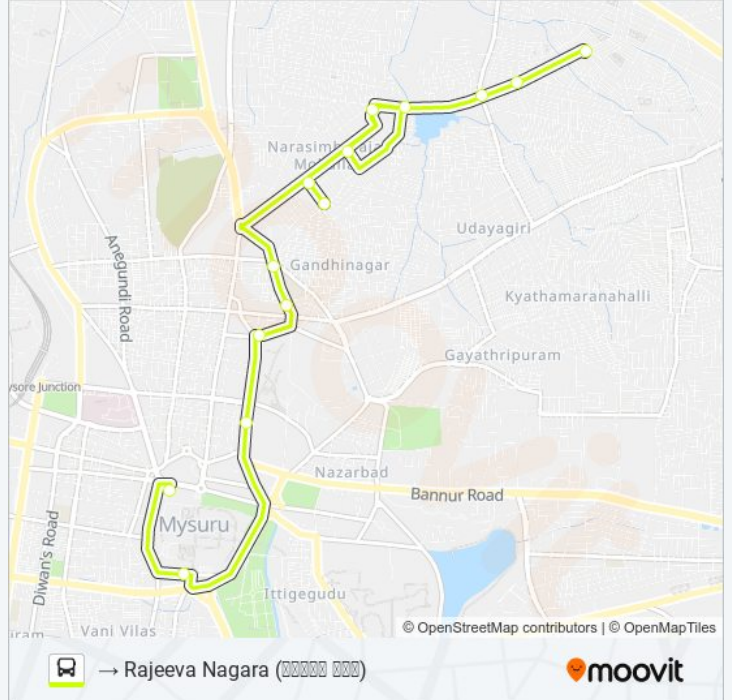

 186

→ City Bus Station ()

Get The App

The 186 bus line (→ City Bus Station ()) has 2 routes. For regular weekdays, their operation hours are:
 (1) → City Bus Station (): 05:55 - 21:45 (2) → Rajeeva Nagara (): 06:23 - 22:13
 Use the Moovit App to find the closest 186 bus station near you and find out when is the next 186 bus arriving.

186 bus Info

Direction: → City Bus Station ()

Stops: 18

Trip Duration: 18 min

Line Summary:

Direction: → Rajeeva Nagar ()

14 stops

[VIEW LINE SCHEDULE](#)

186 bus Time Schedule

→ Rajeeva Nagar () Route Timetable:

Sunday	06:23 - 22:13
Monday	06:23 - 22:13
Tuesday	06:23 - 22:13
Wednesday	06:23 - 22:13
Thursday	06:23 - 22:13
Friday	06:23 - 22:13
Saturday	06:23 - 22:13

186 bus Info

Direction: → Rajeeva Nagar ()

Stops: 14

Trip Duration: 16 min

Line Summary:

186 bus time schedules and route maps are available in an offline PDF at moovitapp.com. Use the Moovit App to see live bus times, train schedule or subway schedule, and step-by-step directions for all public transit in Mysore.