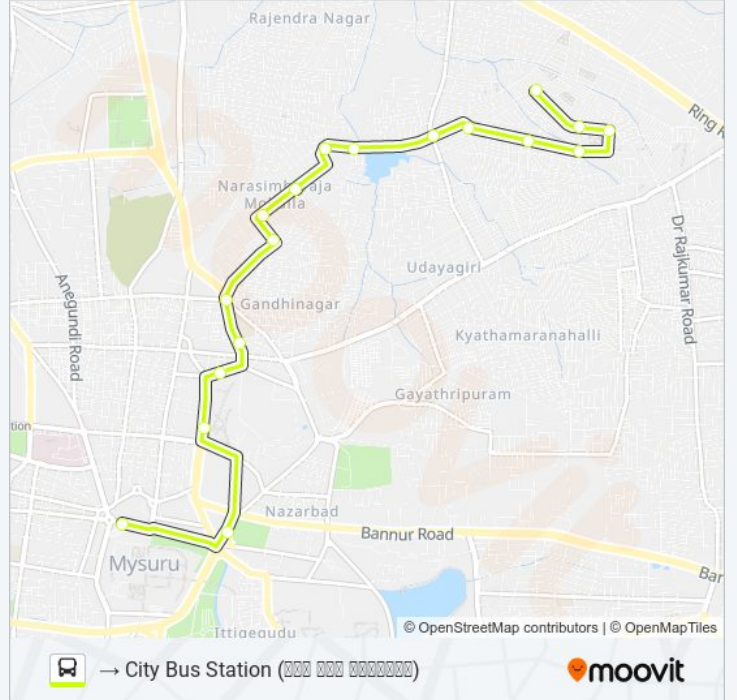

 186

→ City Bus Station ()

Get The App

The 186 bus line (→ City Bus Station ()) has 2 routes. For regular weekdays, their operation hours are:
 (1) → City Bus Station (): 05:55 - 21:45 (2) → Rajeeva Nagara (): 06:23 - 22:13
 Use the Moovit App to find the closest 186 bus station near you and find out when is the next 186 bus arriving.

Direction: → City Bus Station ()

18 stops

[VIEW LINE SCHEDULE](#)

- Rajeeva Nagara Gupta Store ()
- Shivanna Hotel ()
- Made Gowda Circle ()
- Nimrah Masjid ()
- Bawa Medicals ()
- Auto Stand ()
- Surya Narayana Temple ()
- Devanur Kere ()
- N.R Mohalla ()
- M.A Stores ()
- State Bank Of Mysore ()
- Maruthi Complex ()
- Ambedkar Circle ()
- Masjid ()
- Five Light Circle ()
- Mysore Rural Bus Stand
- Hardinge Circle
- City Bus Station ()

186 bus Time Schedule

→ City Bus Station () Route
 Timetable:

Sunday	05:55 - 21:45
Monday	05:55 - 21:45
Tuesday	05:55 - 21:45
Wednesday	05:55 - 21:45
Thursday	05:55 - 21:45
Friday	05:55 - 21:45
Saturday	05:55 - 21:45

186 bus Info

Direction: → City Bus Station ()

Stops: 18

Trip Duration: 18 min

Line Summary:

Direction: → Rajeeva Nagar ()

14 stops

[VIEW LINE SCHEDULE](#)