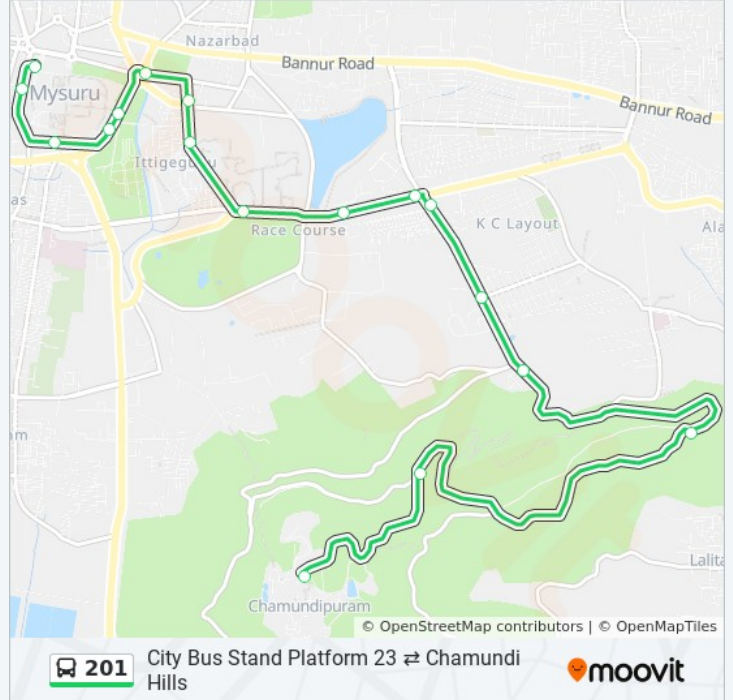

201

City Bus Stand Platform 23 ⇌ Chamundi Hills

Get The App

The 201 bus line (City Bus Stand Platform 23 ⇌ Chamundi Hills) has 2 routes. For regular weekdays, their operation hours are:

(1) Chamundi Hills: 06:05 - 21:30(2) City Bus Stand Platform 23: 06:05 - 20:55

Use the Moovit App to find the closest 201 bus station near you and find out when is the next 201 bus arriving.

Direction: Chamundi Hills

17 stops

[VIEW LINE SCHEDULE](#)

City Bus Stand Platform 23
City Bus Stand Exit Gate
Mysore Palace
Gayathri Devi Temple
Ambavilas Mysore Palace
Hardinge Circle
Gandhivana
Mysore Zoo
Race Course
Administrative Training Institute (Police Bhavan)
Jockey Quarters (Kurubarahalli Circle)
Jockey Quarters (Kurubarahalli Circle)
J.C.Nagara
Tavare Katte
K.R.Mill Guest House
Nandi Cross
Chamundi Hill

201 bus Info

Direction: Chamundi Hills

Stops: 17

Trip Duration: 22 min

Line Summary:

Direction: City Bus Stand Platform 23

12 stops

[VIEW LINE SCHEDULE](#)

201 bus Time Schedule

City Bus Stand Platform 23 Route Timetable:

Sunday	06:05 - 20:55
Monday	06:05 - 20:55
Tuesday	06:05 - 20:55
Wednesday	06:05 - 20:55
Thursday	06:05 - 20:55
Friday	06:05 - 20:55
Saturday	06:05 - 20:55