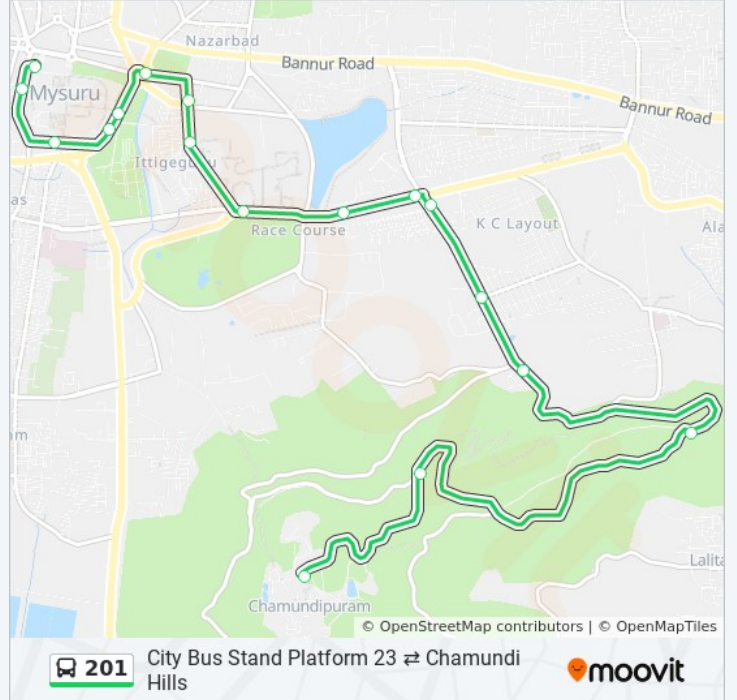

201 bus time schedules and route maps are available in an offline PDF at moovitapp.com. Use the [Moovit App](#) to see live bus times, train schedule or subway schedule, and step-by-step directions for all public transit in Mysore.

[About Moovit](#) • [MaaS Solutions](#) • [Supported Countries](#) • [Mooviter Community](#)

© 2024 Moovit - All Rights Reserved

Check Live Arrival Times