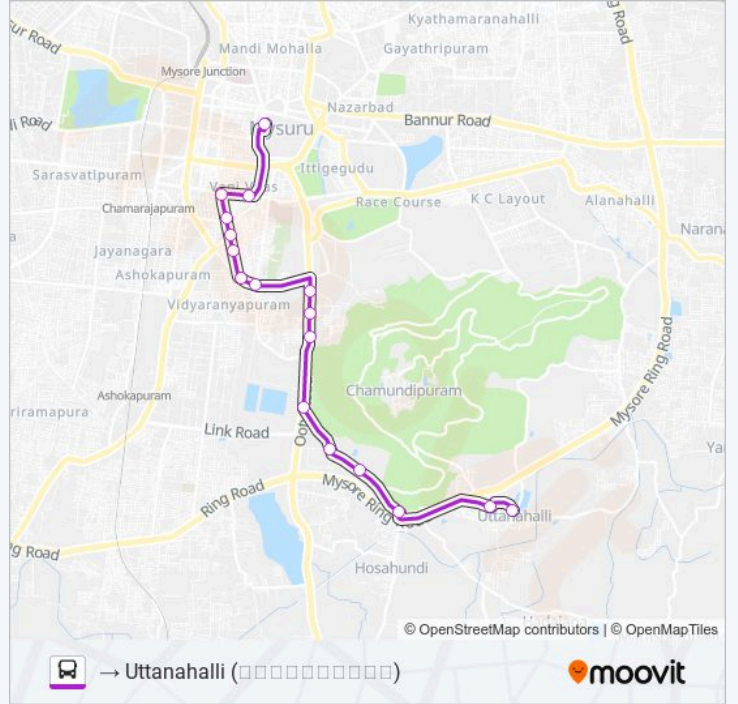

Direction: → Uttanahalli (□□□□□□□□□□)

17 stops

[VIEW LINE SCHEDULE](#)

C.B.S Platform 28 (ಸಿ.ಬಿ.ಸಿ ಪ್ಲಾಟ್ 28)

Vani Vilas Market (ವನಿ ವಿಲಾಸ್ ಮಾರ್ಕೆಟ್)

Siddappa Square (ಸಿದ್ಧಪ್ಪಾ ಸ್ಕ್ವೇರ್)

Seetharanga Hospital (ಸೀತ್ಲರಂಗಾ ಹಾಸ್ಪಿಟಲ್)

R.M.C.

Bandi Palya

Hosahundi

Tripurasundari Temple

Uttanahalli

203 bus Time Schedule

→ Uttanahalli (□□□□□□□□□□) Route Timetable:

Sunday	08:20 - 21:00
Monday	08:20 - 21:00
Tuesday	08:20 - 21:00
Wednesday	08:20 - 21:00
Thursday	08:20 - 21:00
Friday	08:20 - 21:00
Saturday	08:20 - 21:00

203 bus Info

Direction: → Uttanahalli (□□□□□□□□□□)

Stops: 17

Trip Duration: 21 min

Line Summary:

203 bus time schedules and route maps are available in an offline PDF at moovitapp.com. Use the Moovit App to see live bus times, train schedule or subway schedule, and step-by-step directions for all public transit in Mysore.