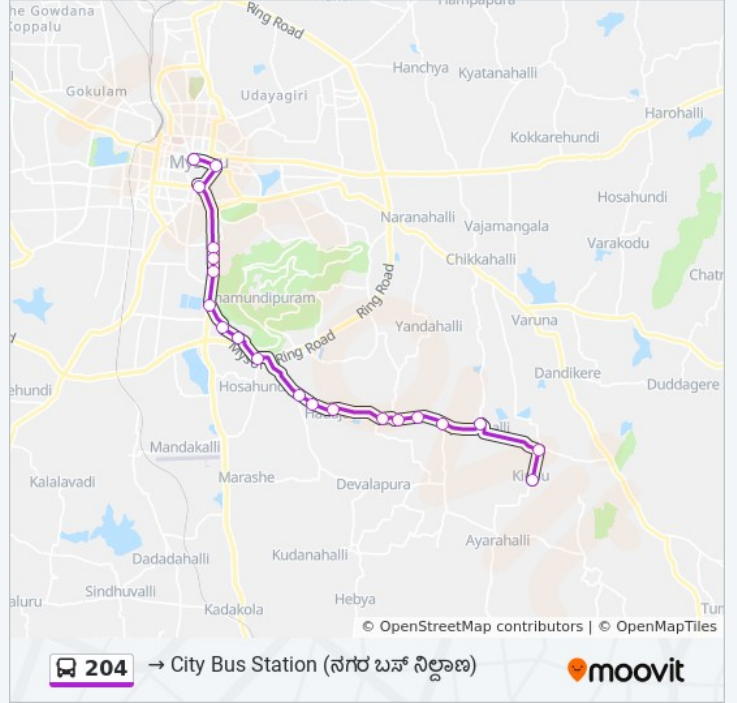

Use the Moovit App to find the closest 204 bus station near you and find out when is the next 204 bus arriving.

Direction: → City Bus Station ()

20 stops

[VIEW LINE SCHEDULE](#)

- Kiralu ()
- Mosambayanahalli ()
- Jantagalli ()
- Sajje Hundi
- Marashetty Halli ()
- Tukadi Madaiahana Hundi ()
- Marashetty Halli School ()
- Hadajana ()
- Survey Office ()
- Hadajana Cross ()
- Hosahundi
- Bandi Palya
- R.M.C.
- Toll Gate
- Gundu Rao Nagar
- Ganapathi Sachidananda Ashrama
- J.S.S.College
- Gun House
- Hardinge Circle

204 bus Time Schedule

→ City Bus Station () Route
Timetable:

Sunday	05:50 - 20:34
Monday	05:50 - 20:34
Tuesday	05:50 - 20:34
Wednesday	05:50 - 20:34
Thursday	05:50 - 20:34
Friday	05:50 - 20:34
Saturday	05:50 - 20:34

204 bus Info

Direction: → City Bus Station ()

Stops: 20

Trip Duration: 38 min

Line Summary:

City Bus Station ()

Direction: → Kiralu ()

20 stops