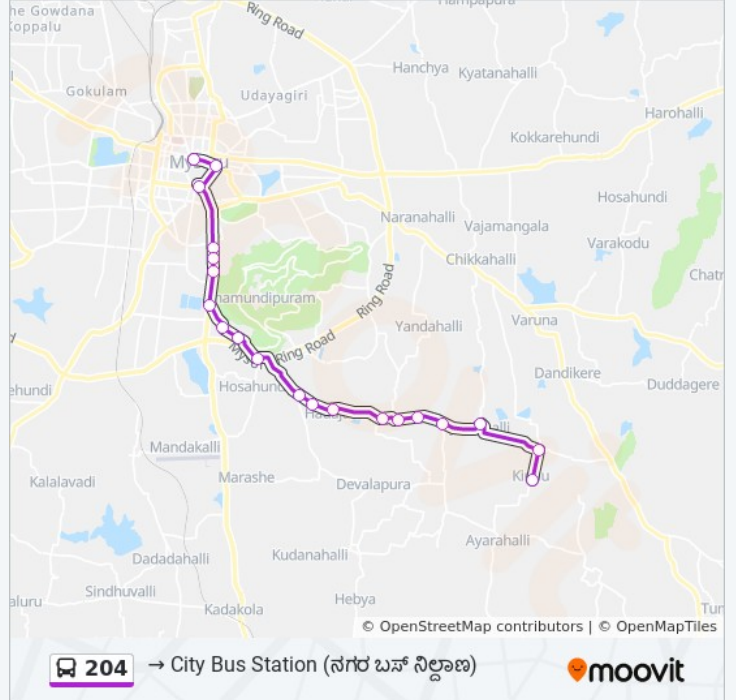

204 bus Info

Direction: → City Bus Station ()

Stops: 20

Trip Duration: 38 min

Line Summary:

City Bus Station ()

Direction: → Kiralu ()

20 stops

204 bus Info

Direction: → Kiralu ()

Stops: 20

Trip Duration: 36 min

Line Summary:

Jantagalli ()

Mosambayanahalli ()

Kiralu ()