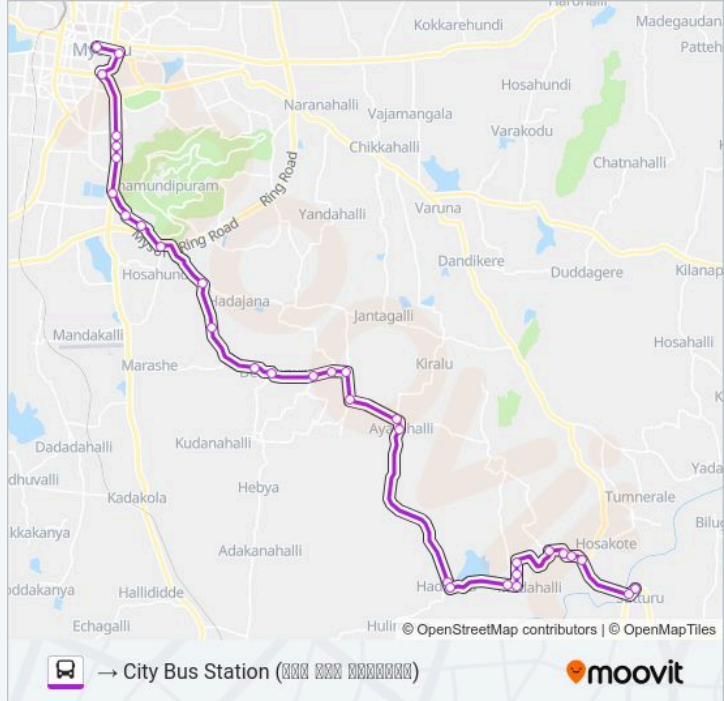

Marigowdana Hundi Gate (ಮರಿಗೊಂದಾನಾ ಹುಂದಿ ಗೇಟ್)

Thukadi Madaiahna Hundi (ತುಕಡಿ ಮಾದೇಯ್ಯನಾ ಹುಂದಿ)

Kumbrahalli Mata Gate (ಕುಂಬ್ರಾಹಳ್ಳಿ ಮಾತಾ ಗೇಟ್)

Devalapura (ದೇವಲಪುರ)

Devalapura J.S.S School (ದೇವಲಪುರ ಜೆ.ಎಸ್.ಎಸ್. ಶಾಲೆ)

Chikkegowadana Hundi (ಚಿಕ್ಕೇಗೊಂದಾನಾ ಹುಂದಿ)

Hadajana Cross (ಹಾಡೇಯ್ಯನಾ ಕ್ರಾಸ್)

Hosahundi

Bandi Palya

R.M.C.

Toll Gate

Gundu Rao Nagar

Ganapathi Sachidananda Ashrama

J.S.S.College

Gun House

Hardinge Circle

City Bus Station (ಸಿಟಿ ಬಸ್ ಸ್ಟೇಷನ್)

205 bus time schedules and route maps are available in an offline PDF at moovitapp.com. Use the Moovit App to see live bus times, train schedule or subway schedule, and step-by-step directions for all public transit in Mysore.

© 2025 Moovit - All Rights Reserved