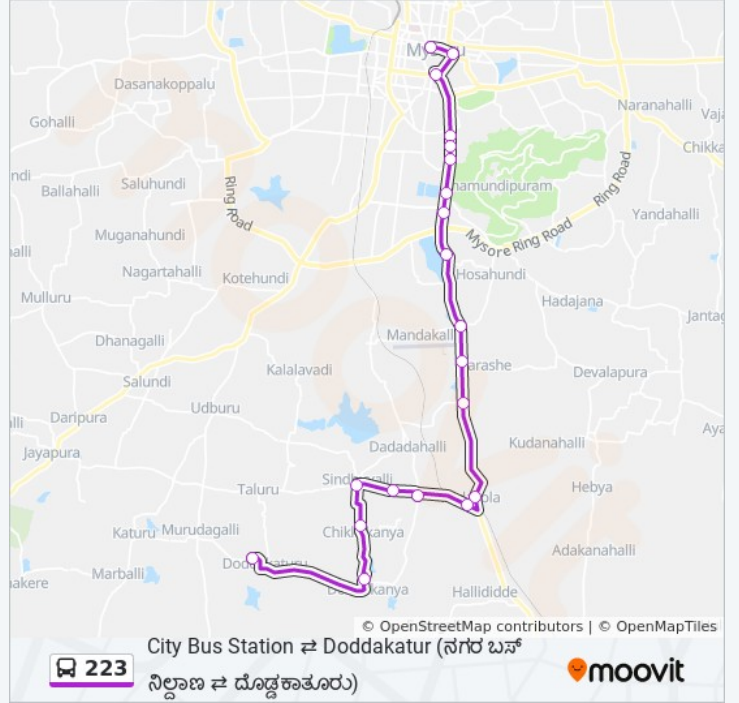

 223

City Bus Station ⇌ Doddakatur ()

Get The App

The 223 bus line (City Bus Station ⇌ Doddakatur ()) has 2 routes. For regular weekdays, their operation hours are:

(1) → City Bus Station (): 10:45 - 20:39(2) → Doddakatur (): 06:00 - 19:17

Use the Moovit App to find the closest 223 bus station near you and find out when is the next 223 bus arriving.

Direction: → City Bus Station ()

20 stops

[VIEW LINE SCHEDULE](#)

- Doddakatur ()
- Doddakanya ()
- Chikkakanya ()
- Sinduvalli ()
- T.V.S Factory (. .)
- Byathahalli ()
- Byathahalli Railway Station ()
- Kadakola
- Sinduvalli Cross
- Marashe
- Mandakalli
- Bandi Palya
- R.M.C.
- Toll Gate
- Gundu Rao Nagar
- Ganapathi Sachidananda Ashrama
- J.S.S.College
- Gun House
- Hardinge Circle
- City Bus Station ()

223 bus Time Schedule

→ City Bus Station () Route
Timetable:

Sunday	10:45 - 20:39
Monday	10:45 - 20:39
Tuesday	10:45 - 20:39
Wednesday	10:45 - 20:39
Thursday	10:45 - 20:39
Friday	10:45 - 20:39
Saturday	10:45 - 20:39

223 bus Info

Direction: → City Bus Station ()

Stops: 20

Trip Duration: 34 min

Line Summary:

Direction: → Doddakatur ()

19 stops

[VIEW LINE SCHEDULE](#)