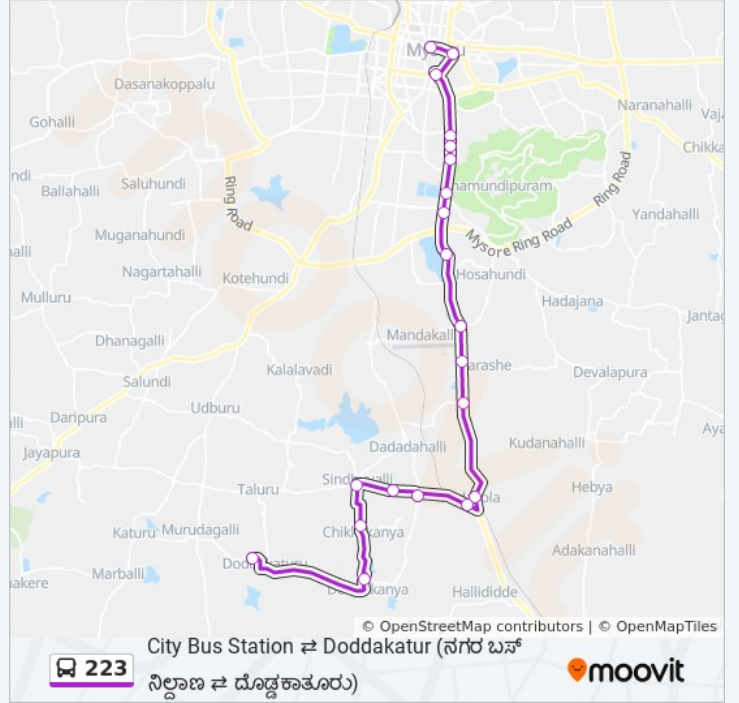

 223

City Bus Station ⇌ Doddakatur ()

Get The App

The 223 bus line (City Bus Station ⇌ Doddakatur ()) has 2 routes. For regular weekdays, their operation hours are:

(1) → City Bus Station (): 10:45 - 20:39(2) → Doddakatur (): 06:00 - 19:17

223 bus Time Schedule

→ City Bus Station () Route
Timetable:

Sunday	10:45 - 20:39
Monday	10:45 - 20:39
Tuesday	10:45 - 20:39
Wednesday	10:45 - 20:39
Thursday	10:45 - 20:39
Friday	10:45 - 20:39
Saturday	10:45 - 20:39

223 bus Info

Direction: → City Bus Station ()

Stops: 20

Trip Duration: 34 min

Line Summary:

Direction: → Doddakatur ()

19 stops

[VIEW LINE SCHEDULE](#)

223 bus Info

Direction: → Doddakatur ()

Stops: 19

Trip Duration: 39 min

Line Summary:

Doddakatur ()

223 bus time schedules and route maps are available in an offline PDF at moovitapp.com. Use the [Moovit App](#) to see live bus times, train schedule or subway schedule, and step-by-step directions for all public transit in Mysore.