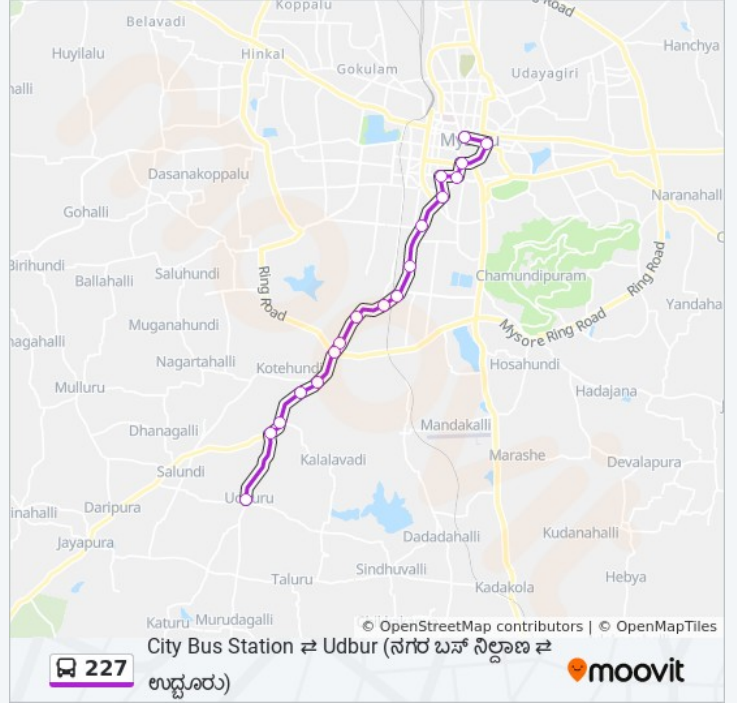

City Bus Station ⇌ Udbur ()

Get The App

The 227 bus line (City Bus Station ⇌ Udbur () ⇌) has 2 routes. For regular weekdays, their operation hours are:

(1) → City Bus Station (): 15:10 - 20:05(2) → Udbur (): 14:25 - 20:55

Use the Moovit App to find the closest 227 bus station near you and find out when is the next 227 bus arriving.

Direction: → City Bus Station ()

18 stops

[VIEW LINE SCHEDULE](#)

- Udbur ()
- Udbur Gate ()
- Kalalawadi Gate ()
- Rayanakere ()
- Kote Hundi Gate ()
- Parasaiahna Hundi ()
- Sri Rampura ()
- Shivapura ()
- Toll Gate ()
- Nachanahalli Palya ()
- Railway Work Shop ()
- Silk Factory ()
- Nanju Malige ()
- Siddappa Square ()
- Vani Vilas Market ()
- Sanskrit Pathashale
- Hardinge Circle
- City Bus Station ()

227 bus Time Schedule

→ City Bus Station () Route
Timetable:

Sunday	15:10 - 20:05
Monday	15:10 - 20:05
Tuesday	15:10 - 20:05
Wednesday	15:10 - 20:05
Thursday	15:10 - 20:05
Friday	15:10 - 20:05
Saturday	15:10 - 20:05

227 bus Info

Direction: → City Bus Station ()

Stops: 18

Trip Duration: 34 min

Line Summary:

Direction: → Udbur ()

16 stops

[VIEW LINE SCHEDULE](#)