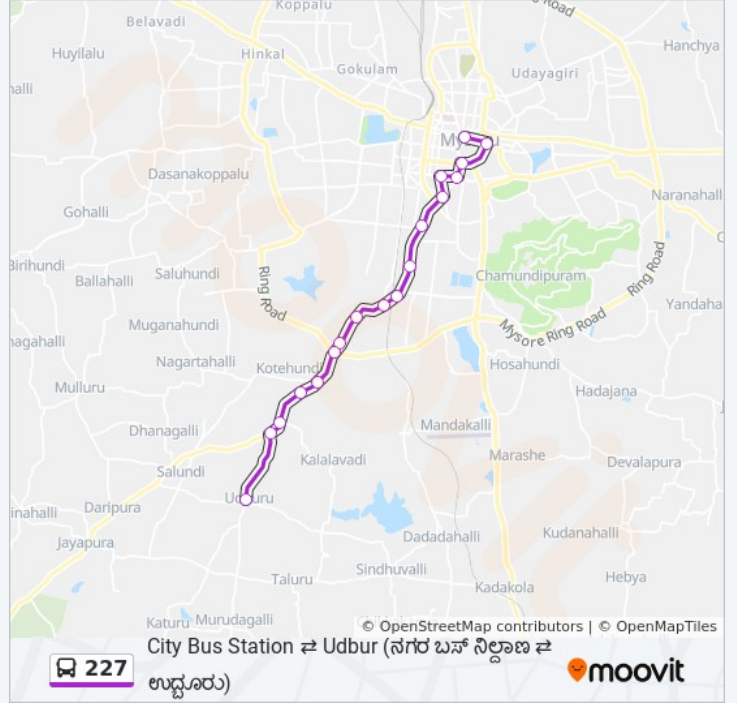

227 bus Time Schedule

→ City Bus Station () Route
Timetable:

Sunday	15:10 - 20:05
Monday	15:10 - 20:05
Tuesday	15:10 - 20:05
Wednesday	15:10 - 20:05
Thursday	15:10 - 20:05
Friday	15:10 - 20:05
Saturday	15:10 - 20:05

227 bus Info

Direction: → City Bus Station ()

Stops: 18

Trip Duration: 34 min

Line Summary:

Direction: → Udbur ()

16 stops

[VIEW LINE SCHEDULE](#)

227 bus Time Schedule

→ Udbur () Route Timetable:

Sunday	14:25 - 20:55
Monday	14:25 - 20:55
Tuesday	14:25 - 20:55
Wednesday	14:25 - 20:55
Thursday	14:25 - 20:55
Friday	14:25 - 20:55
Saturday	14:25 - 20:55

227 bus Info

Direction: → Udbur ()

Stops: 16

Trip Duration: 30 min

Line Summary:

227 bus time schedules and route maps are available in an offline PDF at moovitapp.com. Use the [Moovit App](#) to see live bus times, train schedule or subway schedule, and step-by-step directions for all public transit in Mysore.