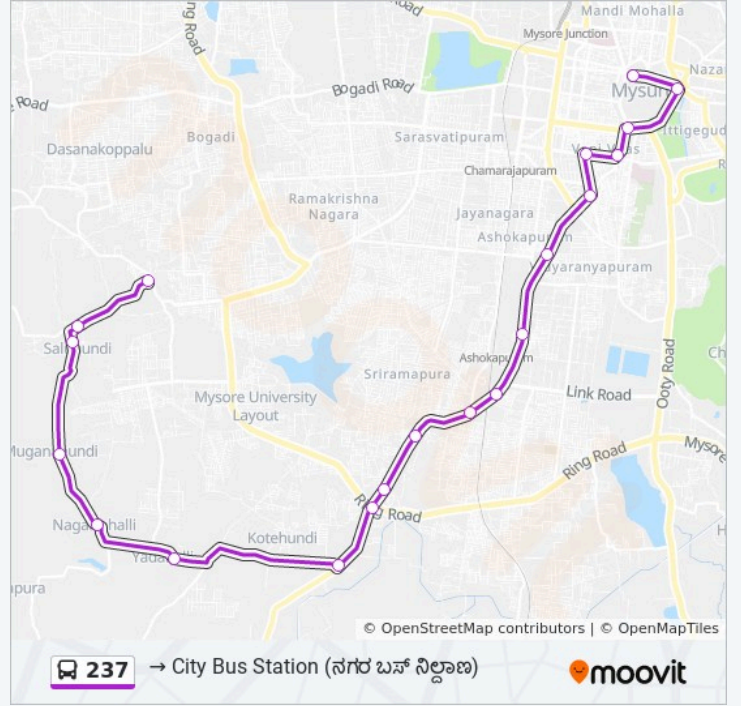

237

→ City Bus Station (ಕೆಆರ್‌ಐಎಂ ಸ್ಟೇಷನ್)

Get The App

The 237 bus line (→ City Bus Station (ಕೆಆರ್‌ಐಎಂ ಸ್ಟೇಷನ್)) has 2 routes. For regular weekdays, their operation hours are:
(1) → City Bus Station (ಕೆಆರ್‌ಐಎಂ ಸ್ಟೇಷನ್): 05:30 - 20:55(2) → Kergalli (ಕೆರ್ಗಲ್ಲಿ): 09:09 - 22:00
Use the Moovit App to find the closest 237 bus station near you and find out when is the next 237 bus arriving.

237 bus Time Schedule

→ City Bus Station (ಕೆಆರ್‌ಐಎಂ ಸ್ಟೇಷನ್) Route Timetable:

Sunday	05:30 - 20:55
Monday	05:30 - 20:55
Tuesday	05:30 - 20:55
Wednesday	05:30 - 20:55
Thursday	05:30 - 20:55
Friday	05:30 - 20:55
Saturday	05:30 - 20:55

237 bus Info

Direction: → City Bus Station (ಕೆಆರ್‌ಐಎಂ ಸ್ಟೇಷನ್)

Stops: 20

Trip Duration: 33 min

Line Summary:

Direction: → Kergalli (□□□□□□□□)

18 stops

[VIEW LINE SCHEDULE](#)

237 bus Info

Direction: → Kergalli (□□□□□□□□)

Stops: 18

Trip Duration: 31 min

Line Summary:

237 bus time schedules and route maps are available in an offline PDF at moovitapp.com. Use the Moovit App to see live bus times, train schedule or subway schedule, and step-by-step directions for all public transit in Mysore.