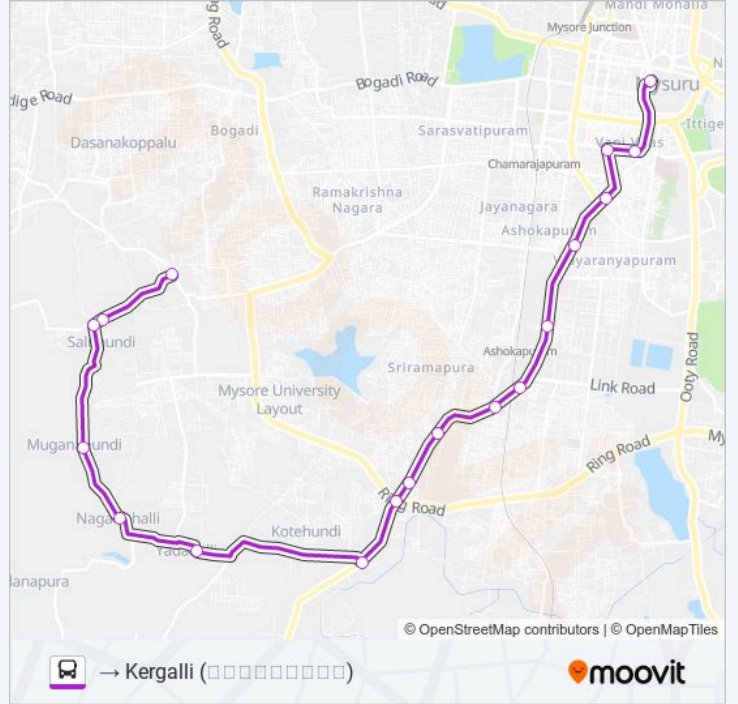

237 bus time schedules and route maps are available in an offline PDF at moovitapp.com. Use the Moovit App to see live bus times, train schedule or subway schedule, and step-by-step directions for all public transit in Mysore.

© 2024 Moovit - All Rights Reserved