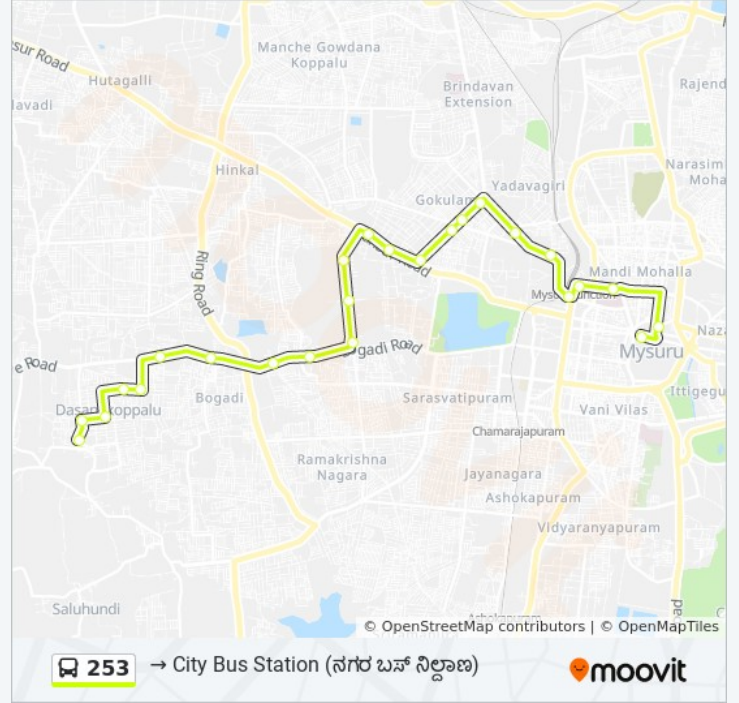

S.J.C College ( )

Speech And Hearing Institute

Harsha Bar ( )

Amrutanandamayi Mutt ( )

Bogadi ( )

Deepa Nagar ( )

S.B.M Layout ( )

Roopa Nagar Gate ( )

Roopa Nagar ( )

Samudaya Bhavana ( )

Dasana Koppalu ( )

253 bus time schedules and route maps are available in an offline PDF at moovitapp.com. Use the [Moovit App](#) to see live bus times, train schedule or subway schedule, and step-by-step directions for all public transit in Mysore.

[About Moovit](#) • [MaaS Solutions](#) • [Supported Countries](#) • [Mooviter Community](#)

© 2024 Moovit - All Rights Reserved

Check Live Arrival Times