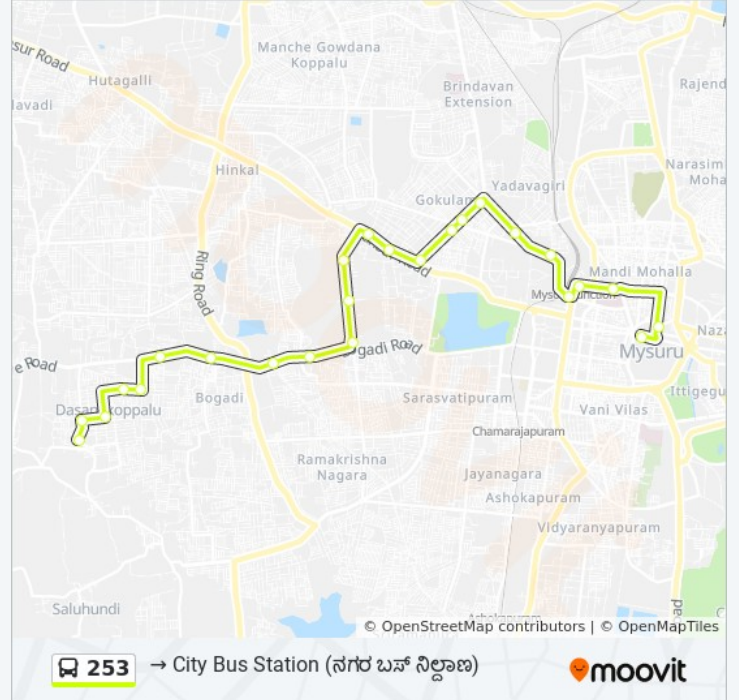

Akashavani ( )

Vani Vilas Water Works ( )

Dasappa Circle ( )

Railway Station ( )

K.R Hospital ( )

Dodda Gadiyara ( )

City Bus Station ( )

Direction: → Dasana Koppalu ( )

26 stops

[VIEW LINE SCHEDULE](#)

C.B.S Platform 27 (. . 27)

Mysore Palace

Mysore Rural Bus Stand

K.R Hospital ( )

Railway Station ( )

Dasappa Circle ( )

Vani Vilas Water Works ( )

Akashavani ( )

Vonti Koppal Temple ( )

V.V Puram Post Office (.)

Mathru Mandali ( )

St Joseph Convent ( )

B.M Hospital (.)

Premier Studio ( )

J.S.S Polytechnic (. .)

253 bus Time Schedule

→ Dasana Koppalu ( ) Route

Timetable:

Sunday	08:50 - 16:35
Monday	08:50 - 16:35
Tuesday	08:50 - 16:35
Wednesday	08:50 - 16:35
Thursday	08:50 - 16:35
Friday	08:50 - 16:35
Saturday	08:50 - 16:35

253 bus Info

Direction: → Dasana Koppalu ( )

Stops: 26

Trip Duration: 38 min

Line Summary: