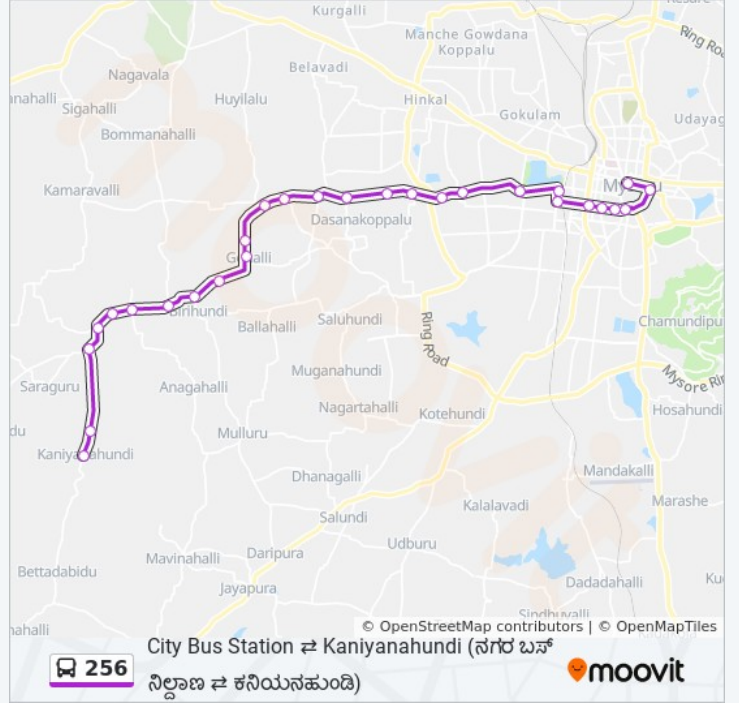

256

City Bus Station ⇌ Kaniyanahundi ( )

Get The App

The 256 bus line (City Bus Station ⇌ Kaniyanahundi ( )) has 2 routes. For regular weekdays, their operation hours are:

(1) → City Bus Station ( ): 15:23 - 17:44(2) → Kaniyanahundi ( ): 14:15 - 19:00

### 256 bus Time Schedule

→ City Bus Station ( ) Route  
Timetable:

Sunday	15:23 - 17:44
Monday	15:23 - 17:44
Tuesday	15:23 - 17:44
Wednesday	15:23 - 17:44
Thursday	15:23 - 17:44
Friday	15:23 - 17:44
Saturday	15:23 - 17:44

### 256 bus Info

**Direction:** → City Bus Station ( )

**Stops:** 28

**Trip Duration:** 56 min

**Line Summary:**

- Harsha Bar ( )
- Toll Gate ( )
- Government Press ( )
- Fire Brigade ( )
- Ramaswamy Circle ( )
- Seetha Vilas Choultry ( )
- Laxmi Talkies ( )
- Sanskrit Pathashale
- Hardinge Circle
- City Bus Station ( )

**Direction:** → Kaniyanahundi ( )  
 28 stops  
[VIEW LINE SCHEDULE](#)

- C.B.S Platform 27 ( . . 27)
- Laxmi Talkies ( )
- Seetha Vilas Choultry ( )
- Ramaswamy Circle ( )
- Maharaja College Hostel ( )
- Fire Brigade ( )
- Government Press ( )
- Toll Gate ( )
- Speech And Hearing Institute
- Harsha Bar
- Amrutanandamayi Mutt ( )
- Bogadi ( )
- Deepa Nagar ( )
- Dasana Koppalu Gate ( )
- Maratkiyathanahalli Gate ( )
- K Hemmanahalli ( )