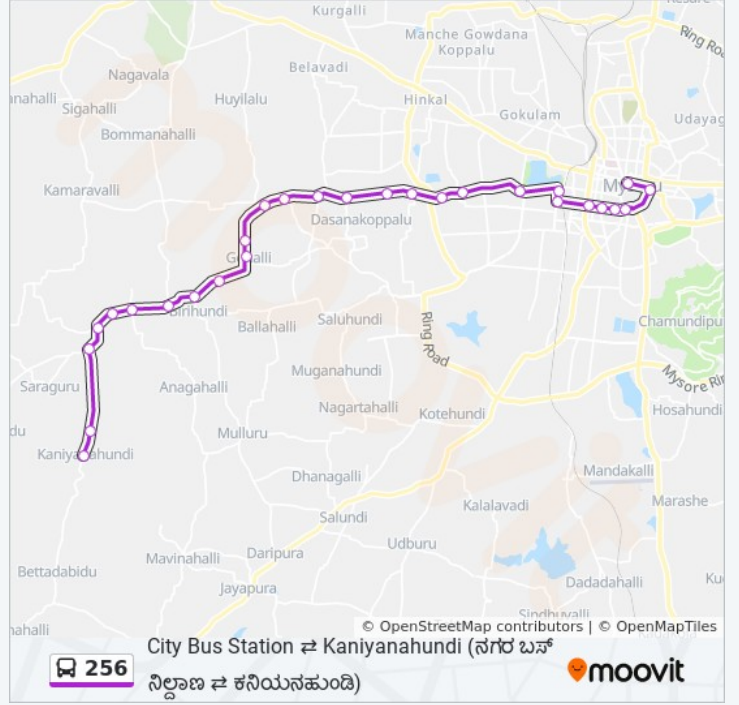

- Chikkere ( )
- Jatti Hundi ( )
- Gowhalli ( )
- Kumara Beedu ( )
- Beerihundi Circle ( )
- Shettyayakanahalli Gate ( )
- Madahalli Gate ( )
- Maragowdanahalli Gate ( )
- Navodaya School ( )
- Kaniyanahundi Gate ( )
- Kaniyanahundi Water Tank ( )
- Kaniyanahundi ( )

256 bus time schedules and route maps are available in an offline PDF at moovitapp.com. Use the [Moovit App](#) to see live bus times, train schedule or subway schedule, and step-by-step directions for all public transit in Mysore.

[About Moovit](#) • [MaaS Solutions](#) • [Supported Countries](#) • [Mooviter Community](#)

© 2024 Moovit - All Rights Reserved

Check Live Arrival Times