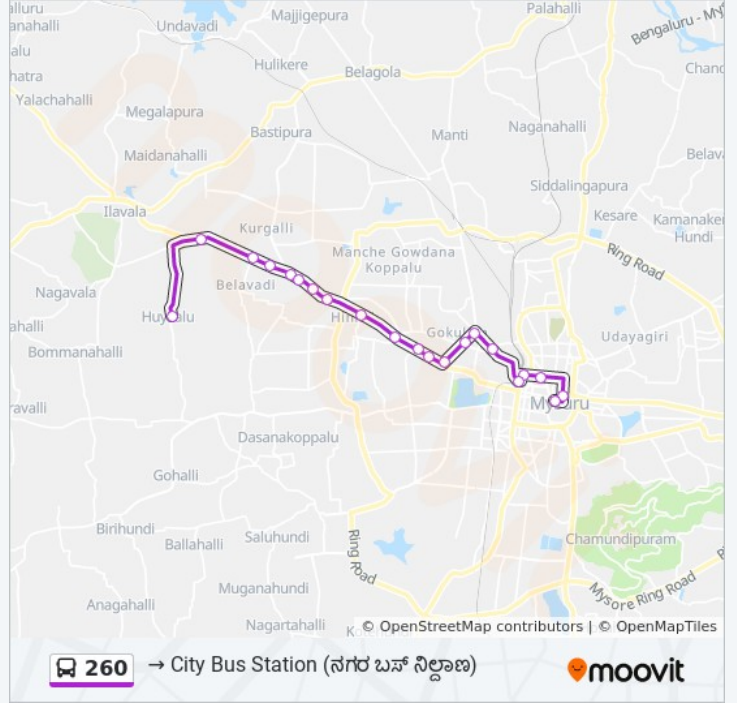

 260

→ City Bus Station ()

Get The App

The 260 bus line (→ City Bus Station ()) has 2 routes. For regular weekdays, their operation hours are:

(1) → City Bus Station (): 05:00 - 10:20 (2) → Huyilalu (): 05:50 - 09:30

260 bus Time Schedule

→ City Bus Station () Route
Timetable:

Sunday	05:00 - 10:20
Monday	05:00 - 10:20
Tuesday	05:00 - 10:20
Wednesday	05:00 - 10:20
Thursday	05:00 - 10:20
Friday	05:00 - 10:20
Saturday	05:00 - 10:20

260 bus Info

Direction: → Huyilalu (. . .)

Stops: 25

Trip Duration: 37 min

Line Summary:

Yashaswi Choultry ()

S.R.S Hootagalli ()

Hootagalli ()

Hootagalli Housing Board ()

Daba Stop ()

Belawadi ()

Jay Bearings ()

Lingadevara Koppalu ()

Huyilalu ()

260 bus time schedules and route maps are available in an offline PDF at moovitapp.com. Use the [Moovit App](#) to see live bus times, train schedule or subway schedule, and step-by-step directions for all public transit in Mysore.