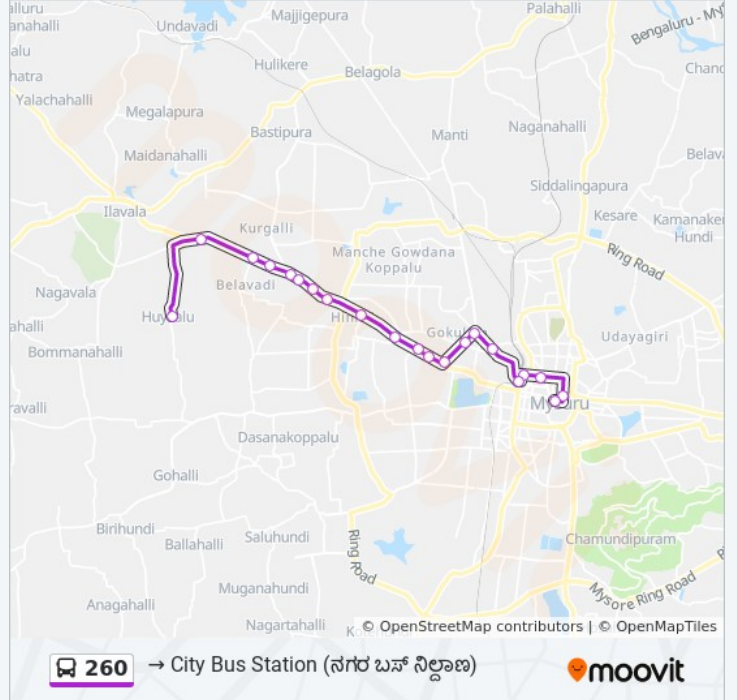

Use the Moovit App to find the closest 260 bus station near you and find out when is the next 260 bus arriving.

Direction: → City Bus Station ()

21 stops

[VIEW LINE SCHEDULE](#)

- Huyilalu ()
- Lingadevara Koppalu ()
- Belawadi ()
- Daba Stop ()
- Hootagalli Housing Board ()
- Hootagalli ()
- S.R.S Hootagalli ()
- Yashaswi Choultry ()
- Hinkal ()
- Aishwarya Petrol Bunk ()
- Premier Studio ()
- B.M Hospital ()
- St Joseph Convent ()
- V.V Puram Post Office ()
- Vonti Koppal Temple ()
- Akashavani ()
- Dasappa Circle ()
- Railway Station ()

260 bus Time Schedule

→ City Bus Station () Route
Timetable:

Sunday	05:00 - 10:20
Monday	05:00 - 10:20
Tuesday	05:00 - 10:20
Wednesday	05:00 - 10:20
Thursday	05:00 - 10:20
Friday	05:00 - 10:20
Saturday	05:00 - 10:20

260 bus Info

Direction: → City Bus Station ()

Stops: 21

Trip Duration: 30 min

Line Summary:

K.R Hospital (. . .)
 Dodda Gadiyara (. . .)
 City Bus Station (. . .)

Direction: → Huyilalu (. . .)

25 stops

260 bus Info

Direction: → Huyilalu (. . .)

Stops: 25

Trip Duration: 37 min

Line Summary:

Yashaswi Choultry ()

S.R.S Hootagalli ()

Hootagalli ()