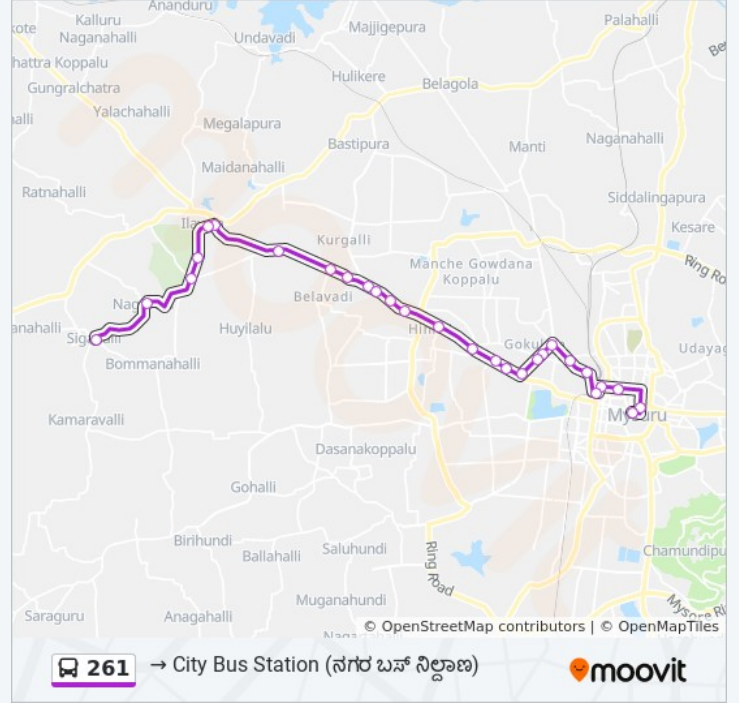

### 261 bus Time Schedule

→ Seegahalli ( ) Route Timetable:

Sunday	06:20 - 08:30
Monday	06:20 - 08:30
Tuesday	06:20 - 08:30
Wednesday	06:20 - 08:30
Thursday	06:20 - 08:30
Friday	06:20 - 08:30
Saturday	06:20 - 08:30

### 261 bus Info

**Direction:** → Seegahalli ( )

**Stops:** 29

**Trip Duration:** 42 min

**Line Summary:**

- Hinkal ( )
- Yashaswi Choultry ( )
- S.R.S Hootagalli ( )
- Hootagalli ( )
- Hootagalli Housing Board ( )
- Daba Stop ( )
- Belawadi ( )
- Lingadevara Koppalu ( )
- Yelawala Government Hospital ( )
- Ambedkar Circle ( )
- Chikkegowdana Koppalu ( )
- Aloka Cross ( )
- Nagavala ( )
- Seegahalli ( )