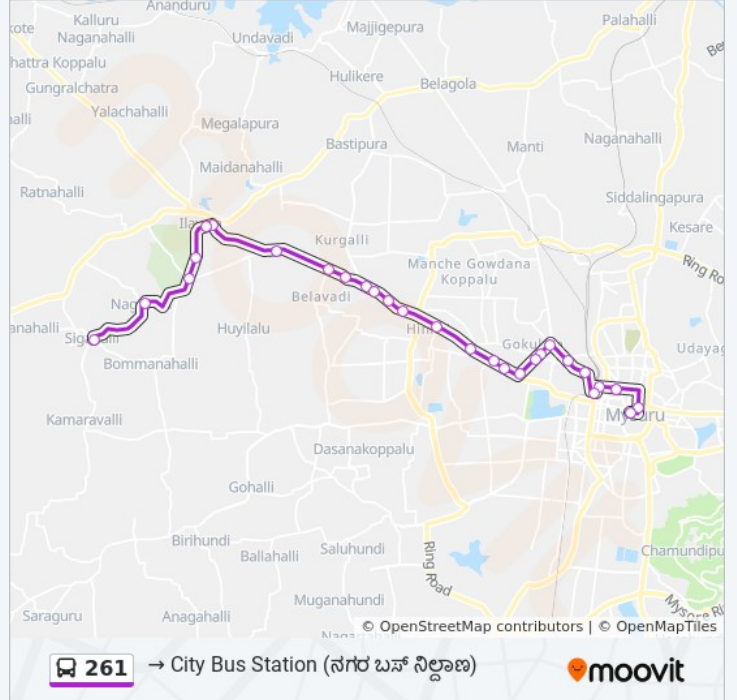

### 261 bus Info

**Direction:** → City Bus Station ( )

**Stops:** 28

**Trip Duration:** 43 min

**Line Summary:**

Mathru Mandali ( )

V.V Puram Post Office ( )

Vonti Koppal Temple ( )

Akashavani ( )

Vani Vilas Water Works ( )

Dasappa Circle ( )

Railway Station ( )

K.R Hospital ( )

Dodda Gadiyara ( )

City Bus Station ( )

**Direction:** → Seegahalli ( )

29 stops

[VIEW LINE SCHEDULE](#)

C.B.S Platform 32 ( . . 32)

Mysore Palace

Mysore Rural Bus Stand

K.R Hospital ( )

Railway Station ( )

Dasappa Circle ( )