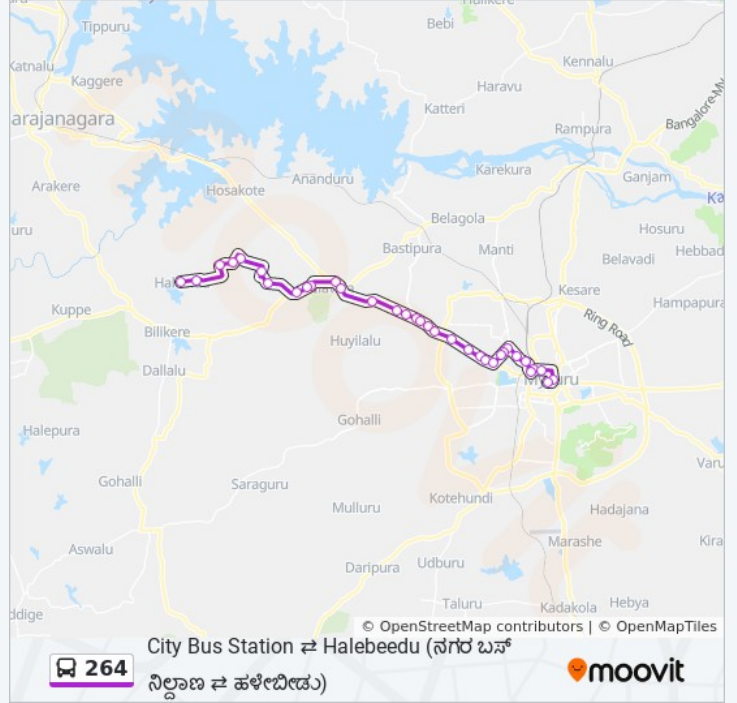

264

City Bus Station ⇌ Halebeedu ()

Get The App

The 264 bus line (City Bus Station ⇌ Halebeedu ()) has 2 routes. For regular weekdays, their operation hours are:

(1) → City Bus Station (): 05:15 - 10:20(2) → Halebeedu (): 06:35 - 09:10

264 bus Time Schedule

→ City Bus Station () Route
Timetable:

Sunday	05:15 - 10:20
Monday	05:15 - 10:20
Tuesday	05:15 - 10:20
Wednesday	05:15 - 10:20
Thursday	05:15 - 10:20
Friday	05:15 - 10:20
Saturday	05:15 - 10:20

264 bus Info

Direction: → City Bus Station ()

Stops: 34

Trip Duration: 52 min

Line Summary:

- Hinkal ()
- Aishwarya Petrol Bunk ()
- Premier Studio ()
- B.M Hospital ()
- St Joseph Convent ()
- Mathru Mandali ()
- V.V Puram Post Office ()
- Vonti Koppal Temple ()
- Akashavani ()
- Vani Vilas Water Works ()
- Dasappa Circle ()
- Railway Station ()
- K.R Hospital ()
- Dodda Gadiyara ()
- City Bus Station ()

264 bus Info

Direction: → Halebeedu ()

Stops: 35

Trip Duration: 60 min

Line Summary:

- Mathru Mandali ()
- St Joseph Convent ()
- B.M Hospital ()
- Premier Studio ()
- Aishwarya Petrol Bunk ()
- Hinkal ()
- Yashaswi Choultry ()
- S.R.S Hootagalli ()
- Hootagalli ()
- Hootagalli Housing Board ()
- Daba Stop ()
- Belawadi ()
- Lingadevara Koppalu ()
- Yelawala Government Hospital ()
- Yelawala ()
- R.M.P Colony ()
- Halekamana Koppalu ()
- Hosakamana Koppalu
- R.M.P Factory ()
- Rattanahalli ()
- Rattanahalli Colony ()
- Gommatagiri ()
- Bettaduru ()
- Muddalakoppalu ()
- Halebeedu ()