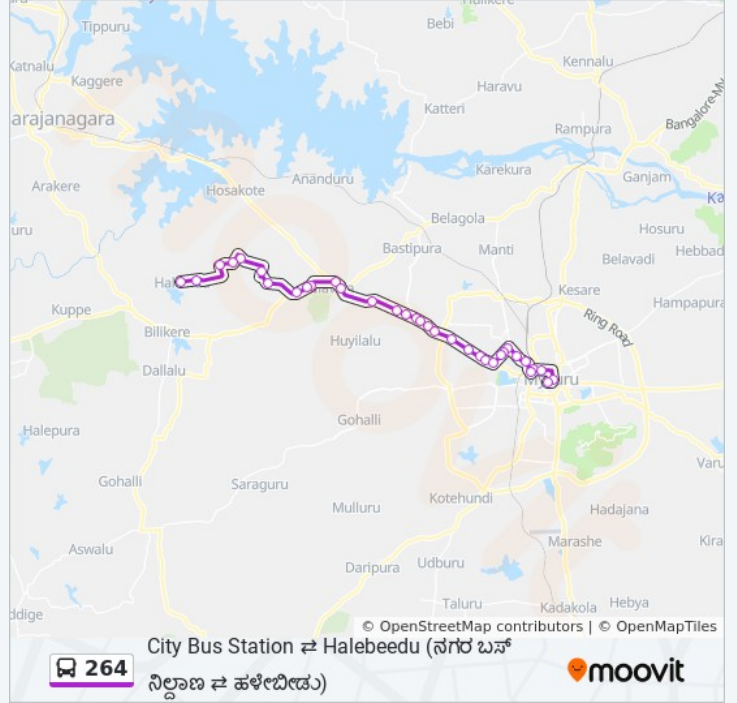

264

City Bus Station ⇌ Halebeedu ()

Get The App

The 264 bus line (City Bus Station ⇌ Halebeedu ()) has 2 routes. For regular weekdays, their operation hours are:

(1) → City Bus Station (): 05:15 - 10:20(2) → Halebeedu (): 06:35 - 09:10

Use the Moovit App to find the closest 264 bus station near you and find out when is the next 264 bus arriving.

Direction: → City Bus Station ()

34 stops

[VIEW LINE SCHEDULE](#)

- Halebeedu ()
- Muddalakoppalu ()
- Bettaduru ()
- Gommatagiri ()
- Rattanahalli Colony ()
- Rattanahalli ()
- R.M.P Factory ()
- Hosakamana Koppalu
- Halekamana Koppalu ()
- R.M.P Colony ()
- Yelawala ()
- Yelawala Government Hospital ()
- Lingadevara Koppalu ()
- Belawadi ()
- Daba Stop ()
- Hootagalli Housing Board ()
- Hootagalli ()
- S.R.S Hootagalli ()
- Yashaswi Choultry ()

264 bus Info

Direction: → City Bus Station ()

Stops: 34

Trip Duration: 52 min

Line Summary:

- Hinkal ()
- Aishwarya Petrol Bunk ()
- Premier Studio ()
- B.M Hospital ()
- St Joseph Convent ()
- Mathru Mandali ()
- V.V Puram Post Office ()
- Vonti Koppal Temple ()
- Akashavani ()
- Vani Vilas Water Works ()
- Dasappa Circle ()
- Railway Station ()
- K.R Hospital ()
- Dodda Gadiyara ()
- City Bus Station ()

Direction: → Halebeedu ()

35 stops

[VIEW LINE SCHEDULE](#)

- C.B.S Platform 32 (. . 32)
- Mysore Palace
- Mysore Rural Bus Stand
- K.R Hospital (.)
- Railway Station ()
- Dasappa Circle ()
- Vani Vilas Water Works ()
- Akashavani ()
- Vonti Koppal Temple ()
- V.V Puram Post Office (.)