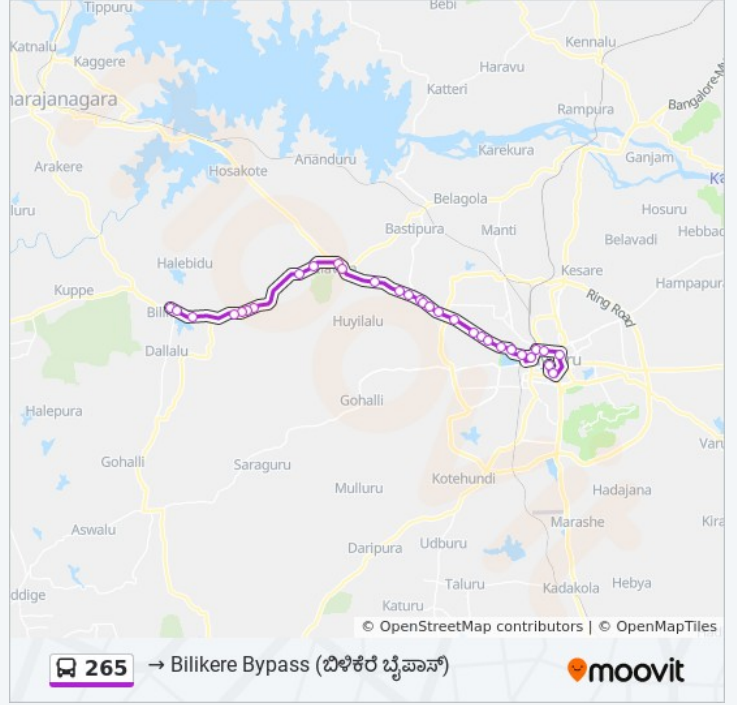

265 bus Info

Direction: → City Bus Station ()

Stops: 29

Trip Duration: 49 min

Line Summary:

- Hootagalli ()
- S.R.S Hootagalli ()
- Yashaswi Choultry ()
- Hinkal ()
- Aishwarya Petrol Bunk ()
- Premier Studio ()
- B.M Hospital ()
- Paduvarahalli Circle ()
- Kalamandira ()
- Metropole Circle ()
- Railway Station ()
- K.R Hospital ()
- Dodda Gadiyara ()
- City Bus Station ()