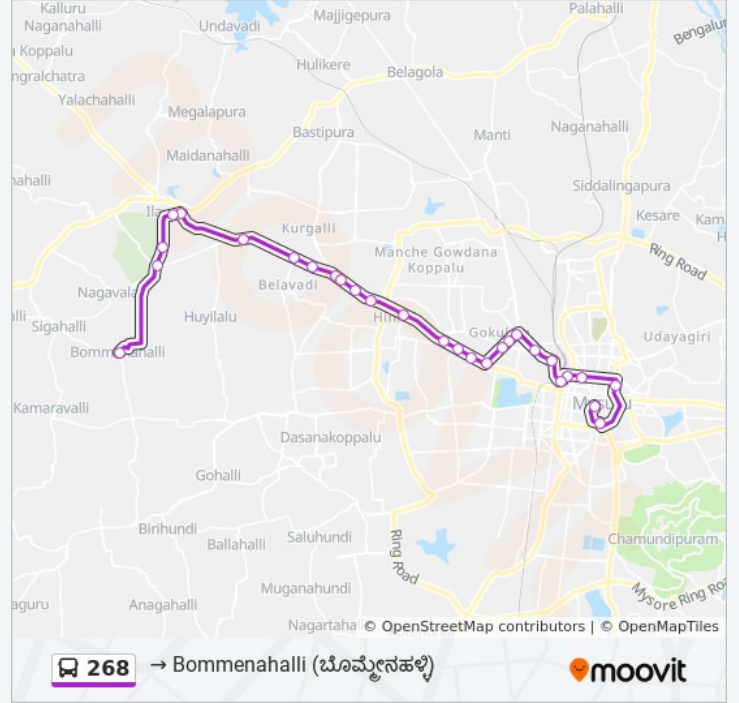

B.M Hospital (.)

St Joseph Convent ( )

Mathru Mandali ( )

V.V Puram Post Office (.)

Vonti Koppal Temple ( )

Akashavani ( )

Vani Vilas Water Works ( )

Dasappa Circle ( )

Railway Station ( )

K.R Hospital (.)

Dodda Gadiyara ( )

City Bus Station ( )

268 bus time schedules and route maps are available in an offline PDF at moovitapp.com. Use the [Moovit App](#) to see live bus times, train schedule or subway schedule, and step-by-step directions for all public transit in Mysore.

[About Moovit](#) · [MaaS Solutions](#) · [Supported Countries](#) · [Mooviter Community](#)

© 2024 Moovit - All Rights Reserved

Check Live Arrival Times