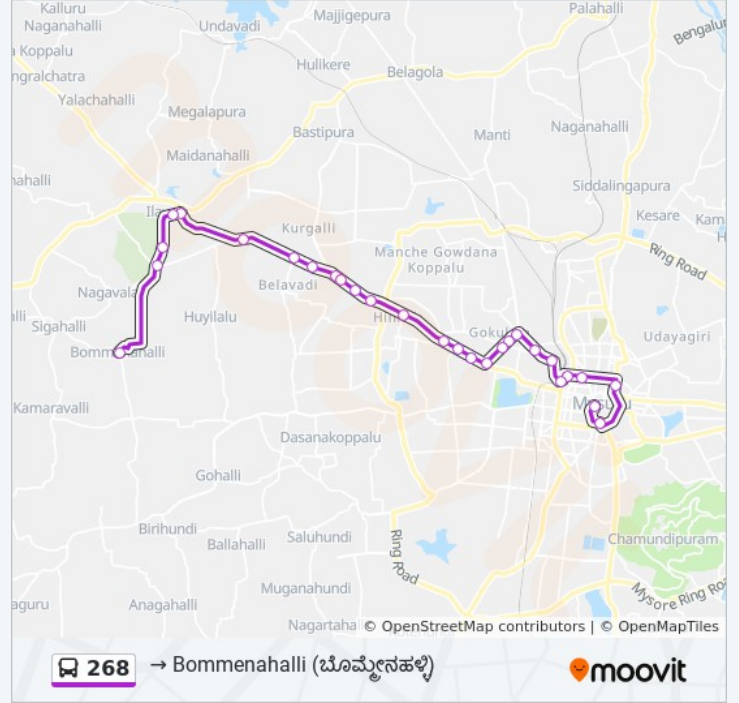

Use the Moovit App to find the closest 268 bus station near you and find out when is the next 268 bus arriving.

Direction: → Bommenahalli

()

28 stops

[VIEW LINE SCHEDULE](#)

- C.B.S Platform 32 (. . 32)
- Mysore Palace
- Mysore Rural Bus Stand
- K.R Hospital (.)
- Railway Station ()
- Dasappa Circle ()
- Vani Vilas Water Works ()
- Akashavani ()
- Vonti Koppal Temple ()
- V.V Puram Post Office (.)
- Mathru Mandali ()
- St Joseph Convent ()
- B.M Hospital (.)
- Premier Studio ()
- Aishwarya Petrol Bunk ()
- Hinkal ()
- Yashaswi Choultry ()
- S.R.S Hootagalli (. .)

268 bus Info

Direction: → Bommenahalli ()

Stops: 28

Trip Duration: 40 min

Line Summary:

- Hootagalli ()
- Hootagalli Housing Board ()
- Daba Stop ()
- Belawadi ()
- Lingadevara Koppalu ()
- Yelawala Government Hospital ()
- Ambedkar Circle ()
- Chikkegowdana Koppalu ()
- Aloka Cross ()
- Bommenahalli ()

Direction: → City Bus Station ()

27 stops

[VIEW LINE SCHEDULE](#)

- Bommenahalli ()
- Aloka Cross ()
- Chikkegowdana Koppalu ()
- Ambedkar Circle ()
- Yelawala Government Hospital ()
- Lingadevara Koppalu ()
- Belawadi ()
- Daba Stop ()
- Hootagalli Housing Board ()
- Hootagalli ()
- S.R.S Hootagalli ()
- Yashaswi Choultry ()
- Hinkal ()
- Aishwarya Petrol Bunk ()
- Premier Studio ()

268 bus Time Schedule

→ City Bus Station () Route

Timetable:

Sunday	05:20 - 09:40
Monday	05:20 - 09:40
Tuesday	05:20 - 09:40
Wednesday	05:20 - 09:40
Thursday	05:20 - 09:40
Friday	05:20 - 09:40
Saturday	05:20 - 09:40