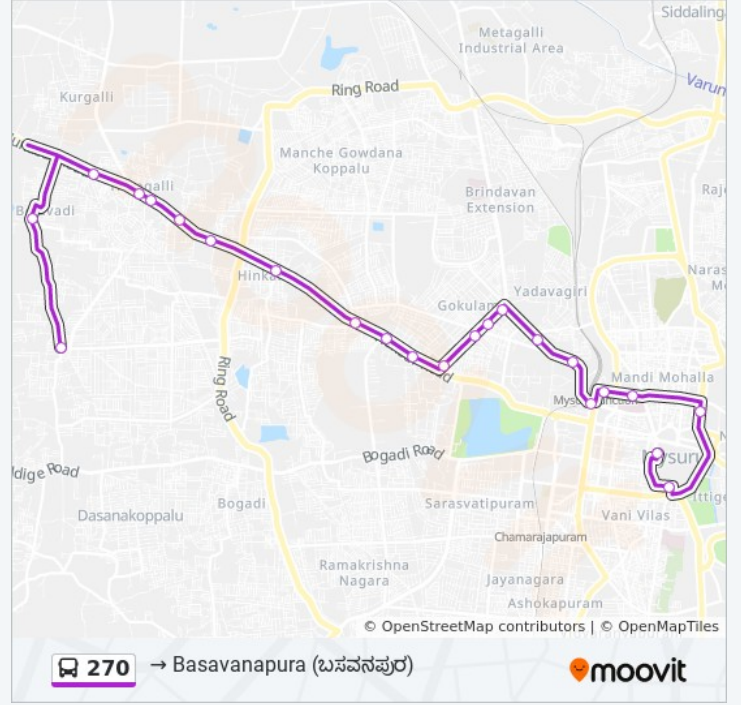

270

→ Basavanapura ()

Get The App

The 270 bus line (→ Basavanapura ()) has 2 routes. For regular weekdays, their operation hours are:
 (1) → Basavanapura (): 06:30(2) → City Bus Station (): 05:45
 Use the Moovit App to find the closest 270 bus station near you and find out when is the next 270 bus arriving.

270 bus Time Schedule

→ Basavanapura () Route Timetable:

Sunday	06:30
Monday	06:30
Tuesday	06:30
Wednesday	06:30
Thursday	06:30
Friday	06:30
Saturday	06:30

270 bus Info

Direction: → Basavanapura ()

Stops: 23

Trip Duration: 31 min

Line Summary:

Hootagalli Housing Board ()
Daba Stop ()
Belawadi ()
Basavanapura

Direction: → City Bus Station ()

21 stops

[VIEW LINE SCHEDULE](#)

Basavanapura
Belawadi ()
Belawadi Gate ()
Daba Stop ()
Hootagalli Housing Board ()
Hootagalli ()
S.R.S Hootagalli ()
Yashaswi Choultry ()
Hinkal ()
Aishwarya Petrol Bunk ()
Premier Studio ()
B.M Hospital ()
St Joseph Convent ()
V.V Puram Post Office ()
Vonti Koppal Temple ()

Stops: 21

Trip Duration: 29 min

Line Summary:

Akashavani ()

Dasappa Circle ()

Railway Station ()

K.R Hospital ()

Dodda Gadiyara ()