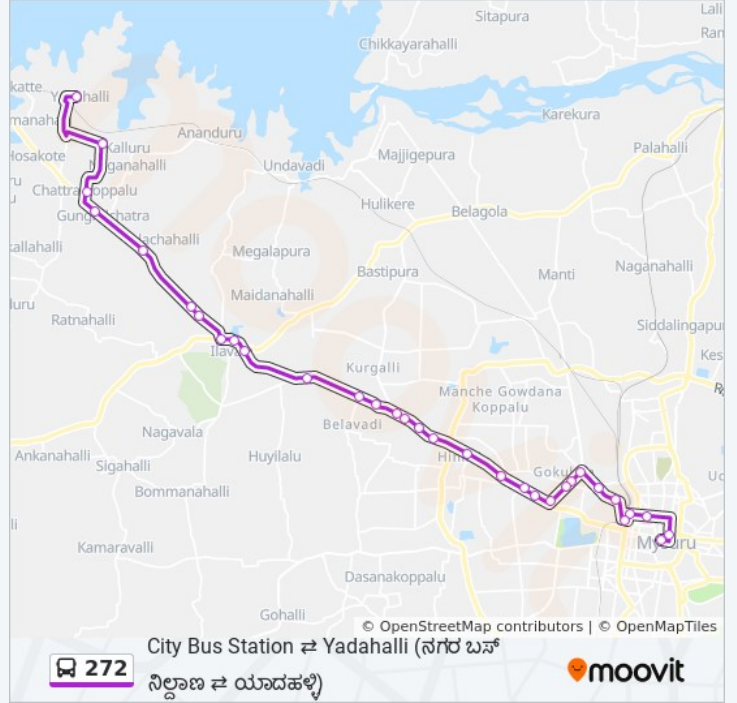

272 bus Info

Direction: → City Bus Station ()

Stops: 32

Trip Duration: 48 min

Line Summary:

Premier Studio ()

B.M Hospital ()

St Joseph Convent ()

272 bus Info

Direction: → Yadahalli ()

Stops: 34

Trip Duration: 49 min

Line Summary:

- B.M Hospital (.)
- Premier Studio ()
- Aishwarya Petrol Bunk ()
- Hinkal ()
- Yashaswi Choultry ()
- S.R.S Hootagalli (. .)
- Hootagalli ()
- Hootagalli Housing Board ()
- Daba Stop ()
- Belawadi ()
- Lingadevara Koppalu ()
- Yelawala Government Hospital ()
- Yelawala ()
- Yelawala Cross ()
- Karakanahalli K.E.B (. . .)
- Karakanahalli ()
- Yelachehalli ()
- Gungaragalchatra Aralimara ()
- Gungaragalchatra ()
- Chatrakoppalu ()
- Kallur ()
- Yadahalli ()