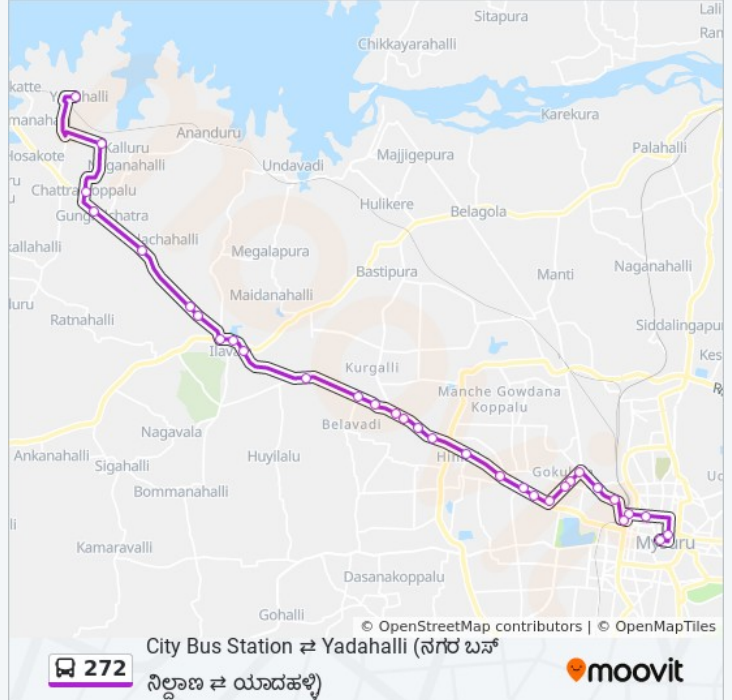

272 bus Info

Direction: → City Bus Station ()

Stops: 32

Trip Duration: 48 min

Line Summary:

Premier Studio ()

B.M Hospital ()

St Joseph Convent ()

Dodda Gadiyara ()

City Bus Station ()

Direction: → Yadahalli ()

34 stops

[VIEW LINE SCHEDULE](#)

C.B.S Platform 32 (. . 32)

Mysore Palace

Mysore Rural Bus Stand