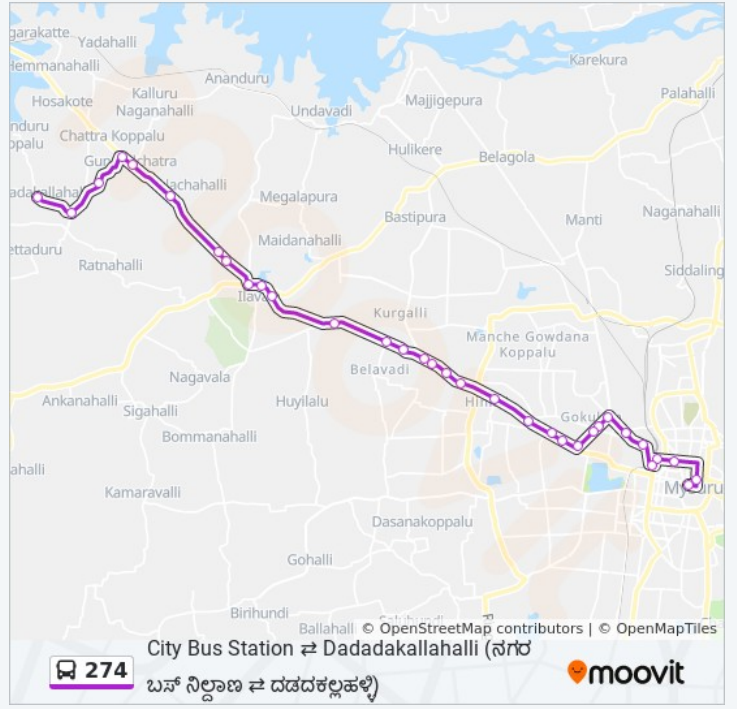

274

City Bus Station ⇌ Dadadakallahalli ( )

Get The App

The 274 bus line (City Bus Station ⇌ Dadadakallahalli ( )) has 2 routes.

For regular weekdays, their operation hours are:

(1) → City Bus Station ( ): 04:55 - 09:20(2) → Dadadakallahalli ( ): 06:00 - 08:15

### 274 bus Info

Direction: → City Bus Station ( )

Stops: 33

Trip Duration: 50 min

Line Summary:

- Hinkal ( )
- Aishwarya Petrol Bunk ( )
- Premier Studio ( )
- B.M Hospital ( )
- St Joseph Convent ( )
- Mathru Mandali ( )
- V.V Puram Post Office ( )
- Vonti Koppal Temple ( )
- Akashavani ( )
- Vani Vilas Water Works ( )
- Dasappa Circle ( )
- Railway Station ( )
- K.R Hospital ( )
- Dodda Gadiyara ( )
- City Bus Station ( )

**Direction: → Dadadakallahalli**

( )

34 stops

[VIEW LINE SCHEDULE](#)

- C.B.S Platform 32 ( . . 32)
- Mysore Palace
- Mysore Rural Bus Stand
- K.R Hospital ( . )
- Railway Station ( )
- Dasappa Circle ( )
- Vani Vilas Water Works ( )
- Akashavani ( )
- Vonti Koppal Temple ( )

**274 bus Info**

**Direction:** → Dadadakallahalli

( )

**Stops:** 34

**Trip Duration:** 48 min

**Line Summary:**

- V.V Puram Post Office ( )
- Mathru Mandali ( )
- St Joseph Convent ( )
- B.M Hospital ( )
- Premier Studio ( )
- Aishwarya Petrol Bunk ( )
- Hinkal ( )
- Yashaswi Choultry ( )
- S.R.S Hootagalli ( )
- Hootagalli ( )
- Hootagalli Housing Board ( )
- Daba Stop ( )
- Belawadi ( )
- Lingadevara Koppalu ( )
- Yelawala Government Hospital ( )
- Yelawala ( )
- Yelawala Cross ( )
- Karakanahalli K.E.B ( )
- Karakanahalli ( )
- Yelachehalli ( )
- Gungaragalchatra Aralimara ( )
- Gungaragalchatra ( )
- Hanumanthapura ( )
- Dadadakallahalli Gate ( )
- Dadadakallahalli ( )