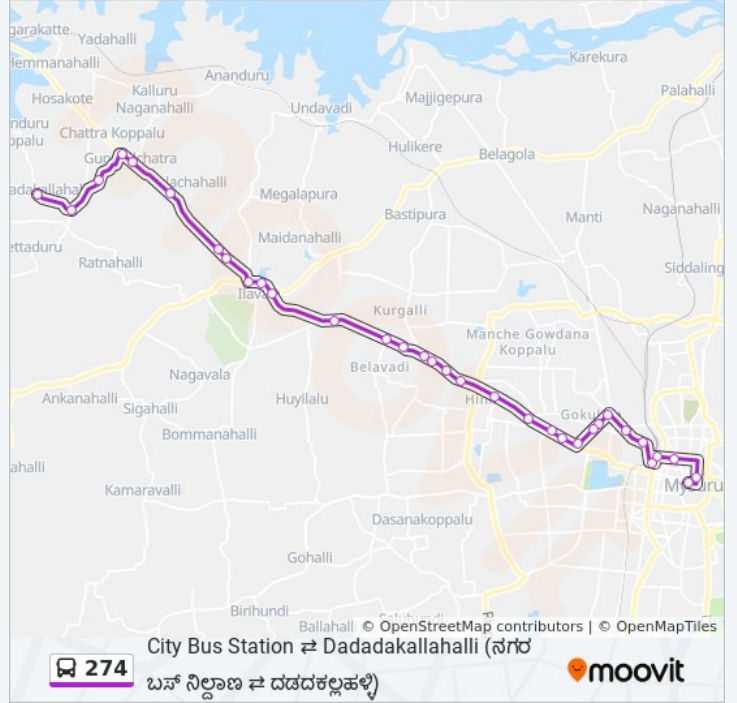

274

City Bus Station ⇌ Dadadakallahalli ( )

Get The App

The 274 bus line (City Bus Station ⇌ Dadadakallahalli ( )) has 2 routes.

For regular weekdays, their operation hours are:

(1) → City Bus Station ( ): 04:55 - 09:20(2) → Dadadakallahalli ( ): 06:00 - 08:15

### 274 bus Time Schedule

→ City Bus Station ( ) Route

Timetable:

Sunday	04:55 - 09:20
Monday	04:55 - 09:20
Tuesday	04:55 - 09:20
Wednesday	04:55 - 09:20
Thursday	04:55 - 09:20
Friday	04:55 - 09:20
Saturday	04:55 - 09:20

### 274 bus Info

Direction: → City Bus Station ( )

Stops: 33

Trip Duration: 50 min

Line Summary:

- Hinkal ( )
- Aishwarya Petrol Bunk ( )
- Premier Studio ( )
- B.M Hospital ( )
- St Joseph Convent ( )
- Mathru Mandali ( )
- V.V Puram Post Office ( )
- Vonti Koppal Temple ( )
- Akashavani ( )
- Vani Vilas Water Works ( )
- Dasappa Circle ( )
- Railway Station ( )
- K.R Hospital ( )
- Dodda Gadiyara ( )
- City Bus Station ( )

**Direction: → Dadadakallahalli**

( )

34 stops

[VIEW LINE SCHEDULE](#)

- C.B.S Platform 32 ( . . 32)
- Mysore Palace
- Mysore Rural Bus Stand
- K.R Hospital ( . )
- Railway Station ( )
- Dasappa Circle ( )
- Vani Vilas Water Works ( )
- Akashavani ( )
- Vonti Koppal Temple ( )