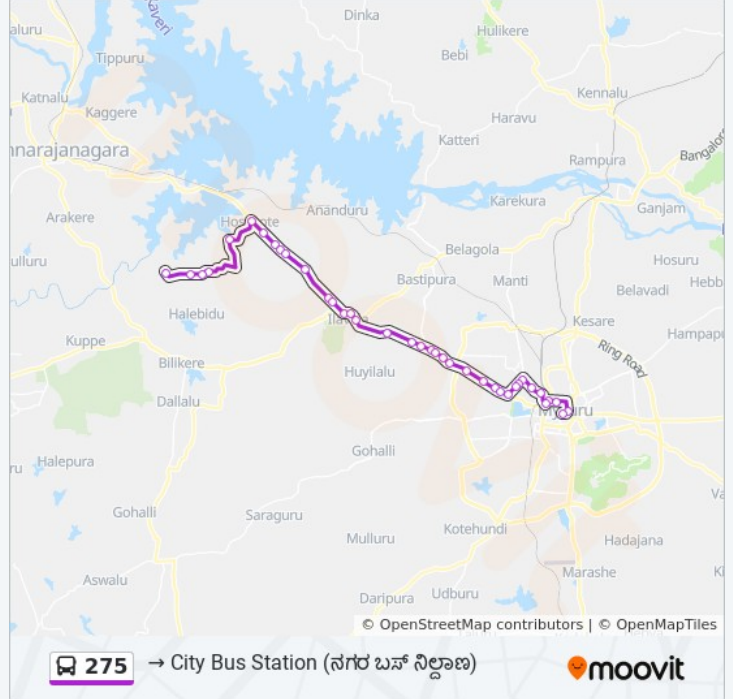

 275

→ City Bus Station ()

Get The App

The 275 bus line (→ City Bus Station ()) has 2 routes. For regular weekdays, their operation hours are:

(1) → City Bus Station (): 08:22 - 19:41 (2) → Tenkan Koppal (): 10:06 - 17:55

275 bus Info

Direction: → City Bus Station ()

Stops: 38

Trip Duration: 59 min

Line Summary:

Daba Stop ()

Hootagalli Housing Board ()

Hootagalli ()

275 bus Info

Direction: → Tenkan Koppal ()

Stops: 38

Trip Duration: 63 min

Line Summary:

Temple Cross ()

Kommegowdana Koppalu ()

Gerasanahalli ()