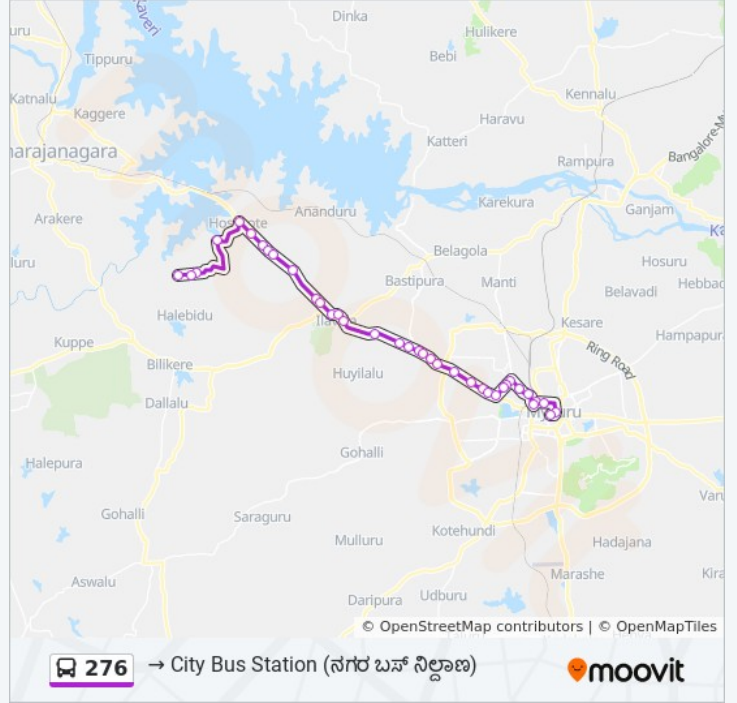

276

→ City Bus Station ( )

Get The App

The 276 bus line (→ City Bus Station ( )) has 2 routes. For regular weekdays, their operation hours are:

(1) → City Bus Station ( ): 15:16(2) → Gerasanahalli ( ): 13:36

Use the Moovit App to find the closest 276 bus station near you and find out when is the next 276 bus arriving.

**Direction:** → City Bus Station ( )

37 stops

[VIEW LINE SCHEDULE](#)

- Gerasanahalli ( )
- Kommegowdana Koppalu ( )
- Temple Cross ( )
- Ananduru Koppalu ( )
- Hosakote ( )
- Hosakote Cross ( )
- Chatrakoppalu Cross ( )
- Gungaragalchatra ( )
- Gungaragalchatra Aralimara ( )
- Yelachehalli ( )
- Karakanahalli ( )
- Karakanahalli K.E.B ( . . . )
- Yelawala Cross ( )
- Yelawala ( )
- Yelawala Government Hospital ( )
- Lingadevara Koppalu ( )
- Belawadi ( )
- Daba Stop ( )

### 276 bus Info

**Direction:** → City Bus Station ( )

**Stops:** 37

**Trip Duration:** 68 min

**Line Summary:**

- Hootagalli Housing Board ( )
- Hootagalli ( )
- S.R.S Hootagalli ( . . )
- Yashaswi Choultry ( )
- Hinkal ( )
- Aishwarya Petrol Bunk ( )
- Premier Studio ( )
- B.M Hospital ( . )
- St Joseph Convent ( )
- Mathru Mandali ( )
- V.V Puram Post Office ( . )
- Vonti Koppal Temple ( )
- Akashavani ( )
- Vani Vilas Water Works ( )
- Dasappa Circle ( )
- Railway Station ( )
- K.R Hospital ( . )
- Dodda Gadiyara ( )
- City Bus Station ( )

**Direction:** → **Gerasanahalli ( )**

37 stops

[VIEW LINE SCHEDULE](#)

- C.B.S Platform 32 ( . . ) 32)
- Mysore Palace
- Mysore Rural Bus Stand
- K.R Hospital ( . )
- Railway Station ( )
- Dasappa Circle ( )
- Vani Vilas Water Works ( )