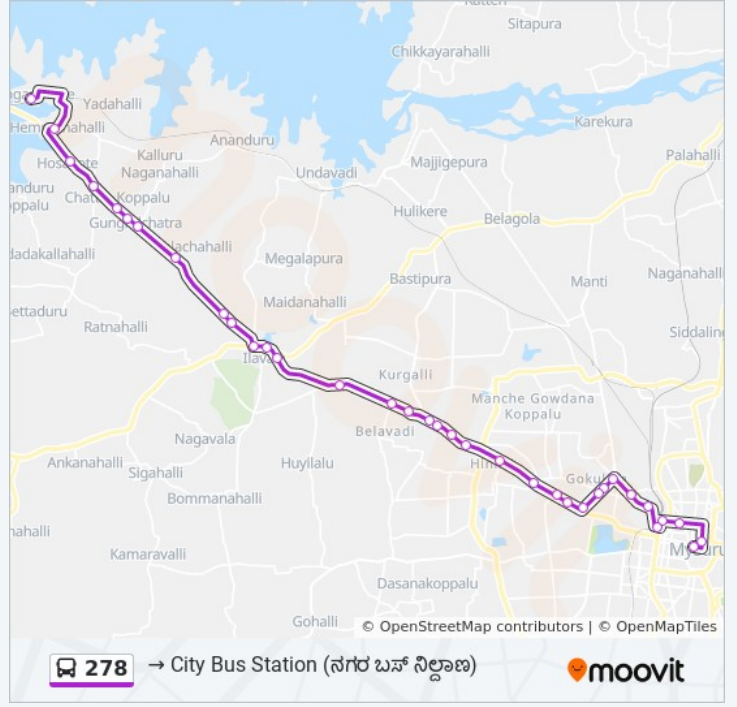

278 bus Info

Direction: → City Bus Station ()

Stops: 35

Trip Duration: 56 min

Line Summary:

- S.R.S Hootagalli ()
- Yashaswi Choultry ()
- Hinkal ()
- Aishwarya Petrol Bunk ()
- Premier Studio ()
- B.M Hospital ()
- St Joseph Convent ()
- Mathru Mandali ()
- V.V Puram Post Office ()
- Vonti Koppal Temple ()
- Akashavani ()
- Vani Vilas Water Works ()
- Dasappa Circle ()
- Railway Station ()
- K.R Hospital ()
- Dodda Gadiyara ()
- City Bus Station ()

Direction: → Ramenahalli ()

36 stops

[VIEW LINE SCHEDULE](#)

- C.B.S Platform 32 () 32)
- Mysore Palace
- Mysore Rural Bus Stand
- K.R Hospital ()
- Railway Station ()
- Dasappa Circle ()
- Vani Vilas Water Works ()
- Akashavani ()
- Vonti Koppal Temple ()

278 bus Time Schedule

→ Ramenahalli () Route Timetable:

Sunday	12:55 - 16:58
Monday	12:55 - 16:58
Tuesday	12:55 - 16:58
Wednesday	12:55 - 16:58
Thursday	12:55 - 16:58
Friday	12:55 - 16:58
Saturday	12:55 - 16:58

278 bus Info

Direction: → Ramenahalli ()

Stops: 36

Trip Duration: 56 min

Line Summary:

V.V Puram Post Office ()

Mathru Mandali ()

St Joseph Convent ()