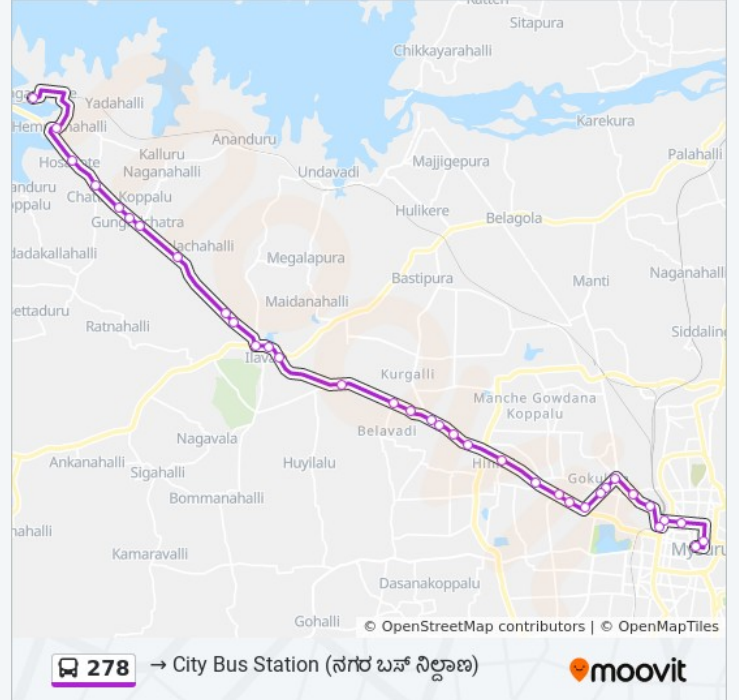

Use the Moovit App to find the closest 278 bus station near you and find out when is the next 278 bus arriving.

Direction: → City Bus Station ()

35 stops

[VIEW LINE SCHEDULE](#)

- Ramenahalli ()
- Sagarekatte ()
- Hosakote ()
- Hosakote Cross ()
- Chatrakoppalu Cross ()
- Gungaragalchatra ()
- Gungaragalchatra Aralimara ()
- Yelachehalli ()
- Karakanahalli ()
- Karakanahalli K.E.B (. . .)
- Yelawala Cross ()
- Yelawala ()
- Yelawala Government Hospital ()
- Lingadevara Koppalu ()
- Belawadi ()
- Daba Stop ()
- Hootagalli Housing Board ()
- Hootagalli ()

278 bus Time Schedule

→ City Bus Station () Route
Timetable:

Sunday	15:00 - 19:30
Monday	15:00 - 19:30
Tuesday	15:00 - 19:30
Wednesday	15:00 - 19:30
Thursday	15:00 - 19:30
Friday	15:00 - 19:30
Saturday	15:00 - 19:30

278 bus Info

Direction: → City Bus Station ()

Stops: 35

Trip Duration: 56 min

Line Summary:

- S.R.S Hootagalli ()
- Yashaswi Choultry ()
- Hinkal ()
- Aishwarya Petrol Bunk ()
- Premier Studio ()
- B.M Hospital ()
- St Joseph Convent ()
- Mathru Mandali ()
- V.V Puram Post Office ()
- Vonti Koppal Temple ()
- Akashavani ()
- Vani Vilas Water Works ()
- Dasappa Circle ()
- Railway Station ()
- K.R Hospital ()
- Dodda Gadiyara ()
- City Bus Station ()

Direction: → Ramenahalli ()

36 stops

[VIEW LINE SCHEDULE](#)

- C.B.S Platform 32 () 32)
- Mysore Palace
- Mysore Rural Bus Stand
- K.R Hospital ()
- Railway Station ()
- Dasappa Circle ()
- Vani Vilas Water Works ()
- Akashavani ()
- Vonti Koppal Temple ()