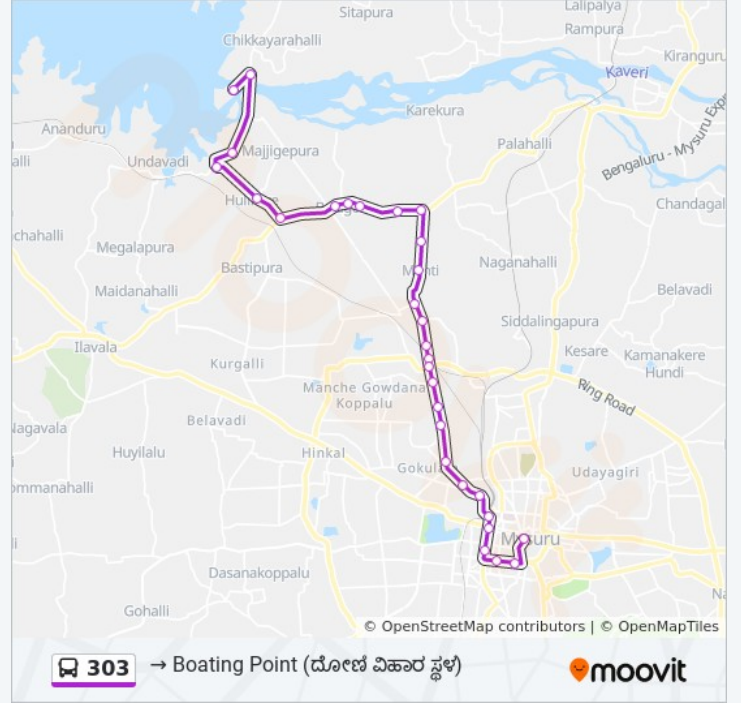

 303

→ Boating Point ( )

[Get The App](#)

The 303 bus line (→ Boating Point ( )) has 2 routes. For regular weekdays, their operation hours are:

(1) → Boating Point ( ): 08:40 - 09:30 (2) → City Bus Station ( ): 10:10 - 11:00

### 303 bus Time Schedule

→ Boating Point ( ) Route  
Timetable:

Sunday	08:40 - 09:30
Monday	08:40 - 09:30
Tuesday	08:40 - 09:30
Wednesday	08:40 - 09:30
Thursday	08:40 - 09:30
Friday	08:40 - 09:30
Saturday	08:40 - 09:30

### 303 bus Info

**Direction:** → City Bus Station ( )

**Stops:** 32

**Trip Duration:** 51 min

**Line Summary:**

Falcon Tyres ( )

Coffee Curing Works ( )

Ring Road Junction ( )

Ramaswamy Circle ( )

Seetha Vilas Choultry ( )

Laxmi Talkies ( )

Sanskrit Pathashale

Hardinge Circle

City Bus Station ( )

303 bus time schedules and route maps are available in an offline PDF at [moovitapp.com](https://moovitapp.com). Use the [Moovit App](#) to see live bus times, train schedule or subway schedule, and step-by-step directions for all public transit in Mysore.