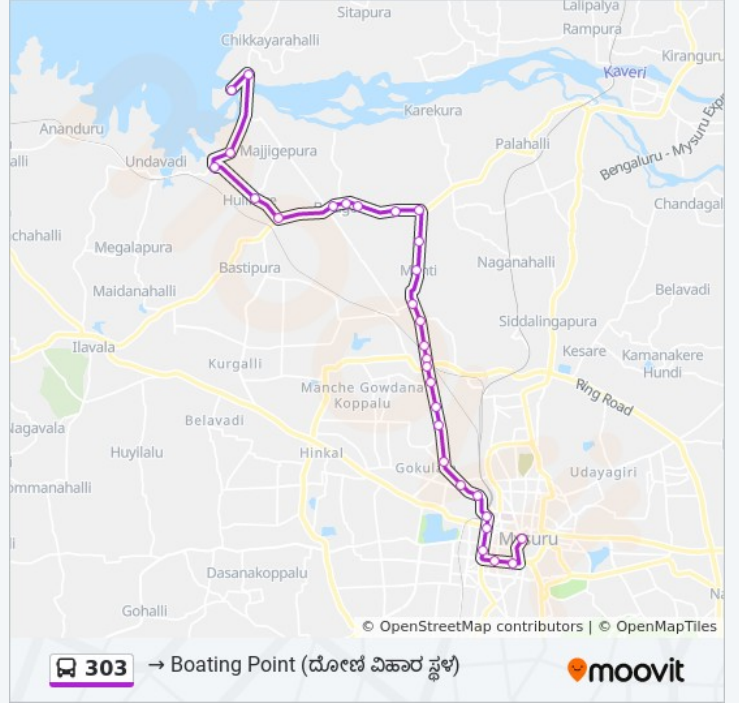

 303

→ Boating Point ( )

[Get The App](#)

The 303 bus line (→ Boating Point ( )) has 2 routes. For regular weekdays, their operation hours are:

(1) → Boating Point ( ): 08:40 - 09:30 (2) → City Bus Station ( ): 10:10 - 11:00

### 303 bus Time Schedule

→ Boating Point ( ) Route  
Timetable:

Sunday	08:40 - 09:30
Monday	08:40 - 09:30
Tuesday	08:40 - 09:30
Wednesday	08:40 - 09:30
Thursday	08:40 - 09:30
Friday	08:40 - 09:30
Saturday	08:40 - 09:30

### 303 bus Info

**Direction:** → Boating Point ( )

**Stops:** 30

**Trip Duration:** 55 min

**Line Summary:**

- Mogarahalli ( )
- Temple ( )
- Pump House ( )
- Hosa Ananduru ( )
- Belagola Last Stop ( . )
- Belagola 1st Stop ( . )
- Belagola ( )
- M.N.P Mills ( . . )
- Hulikere ( )
- Santhemala ( )
- K.R.S Grama ( . . )
- Bridge ( )
- Boating Point ( )

### 303 bus Info

**Direction:** → City Bus Station ( )

**Stops:** 32

**Trip Duration:** 51 min

**Line Summary:**

Falcon Tyres ( )

Coffee Curing Works ( )

Ring Road Junction ( )