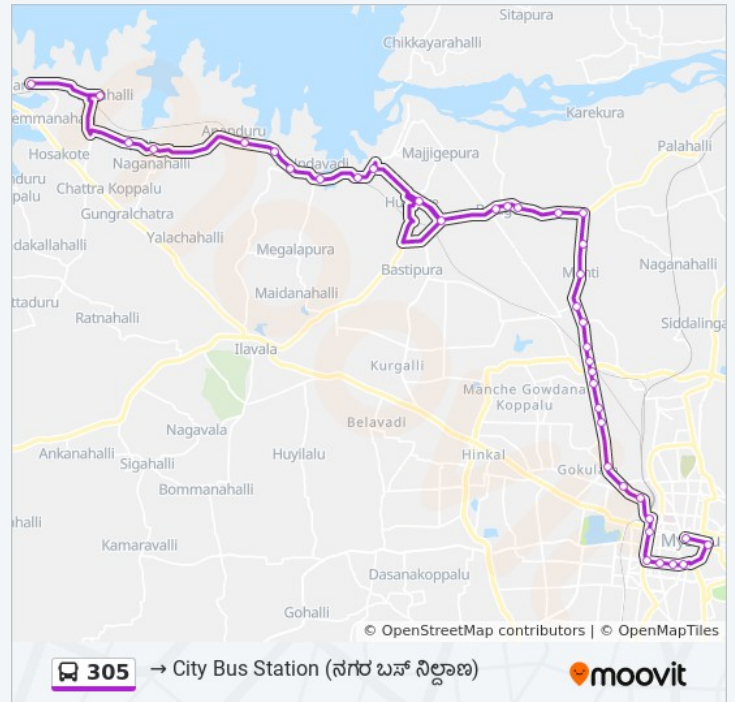

### 305 bus Info

**Direction:** → City Bus Station ( )

**Stops:** 38

**Trip Duration:** 76 min

**Line Summary:**

- Sunanda ( )
- Vikranth Tyres ( )
- Falcon Tyres ( )
- Coffee Curing Works ( )
- Ring Road Junction ( )
- Metagalli Police Station ( )
- P.K Sanitorium ( )
- E.S.I Hospital ( )
- Vonti Koppal Temple ( )
- Akashavani ( )
- Vani Vilas Water Works ( )
- Dasappa Circle ( )
- Maharani College ( )
- Ramaswamy Circle ( )
- Seetha Vilas Choultry ( )
- Laxmi Talkies ( )
- Sanskrit Pathashale
- Hardinge Circle
- City Bus Station ( )

**Direction:** → Ramenahalli ( )

36 stops

[VIEW LINE SCHEDULE](#)

- C.B.S Platform 22 ( . . 22)
- Laxmi Talkies ( )
- Seetha Vilas Choultry ( )
- Ramaswamy Circle ( )
- Maharani College ( )
- Dasappa Circle ( )

### 305 bus Info

**Direction:** → Ramenahalli ( )

**Stops:** 36

**Trip Duration:** 72 min

**Line Summary:**

Vani Vilas Water Works ( )

Akashavani ( )

Vonti Koppal Temple ( )