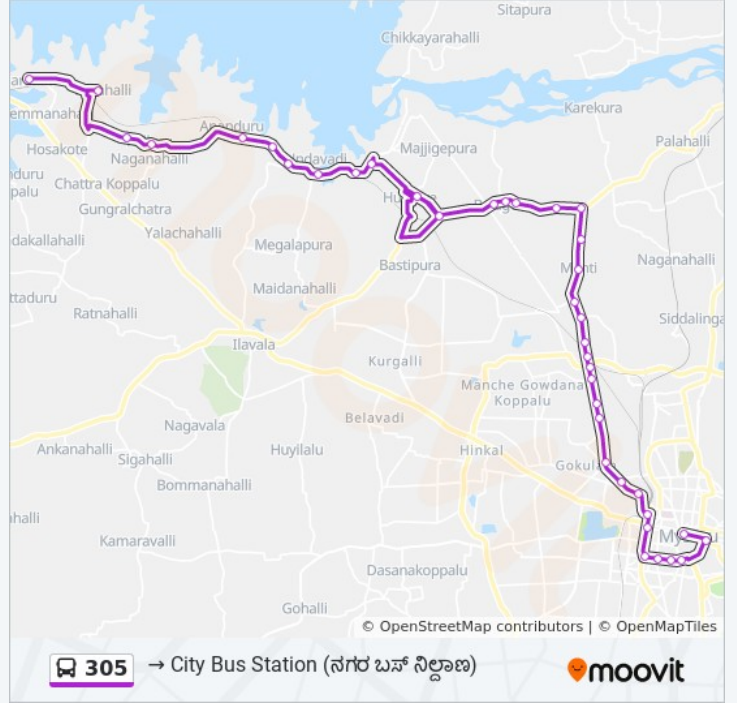

### 305 bus Time Schedule

→ City Bus Station ( ) Route  
Timetable:

Sunday	08:00
Monday	08:00
Tuesday	08:00
Wednesday	08:00
Thursday	08:00
Friday	08:00
Saturday	08:00

### 305 bus Info

**Direction:** → City Bus Station ( )

**Stops:** 38

**Trip Duration:** 76 min

**Line Summary:**

- Sunanda ( )
- Vikranth Tyres ( )
- Falcon Tyres ( )
- Coffee Curing Works ( )
- Ring Road Junction ( )
- Metagalli Police Station ( )
- P.K Sanitorium ( )
- E.S.I Hospital ( )
- Vonti Koppal Temple ( )
- Akashavani ( )
- Vani Vilas Water Works ( )
- Dasappa Circle ( )
- Maharani College ( )
- Ramaswamy Circle ( )
- Seetha Vilas Choultry ( )
- Laxmi Talkies ( )
- Sanskrit Pathashale
- Hardinge Circle
- City Bus Station ( )

**Direction:** → Ramenahalli ( )

36 stops

[VIEW LINE SCHEDULE](#)

- C.B.S Platform 22 ( . . 22)
- Laxmi Talkies ( )
- Seetha Vilas Choultry ( )
- Ramaswamy Circle ( )
- Maharani College ( )
- Dasappa Circle ( )

### 305 bus Info

**Direction:** → Ramenahalli ( )

**Stops:** 36

**Trip Duration:** 72 min

**Line Summary:**

Vani Vilas Water Works ( )

Akashavani ( )

Vonti Koppal Temple ( )