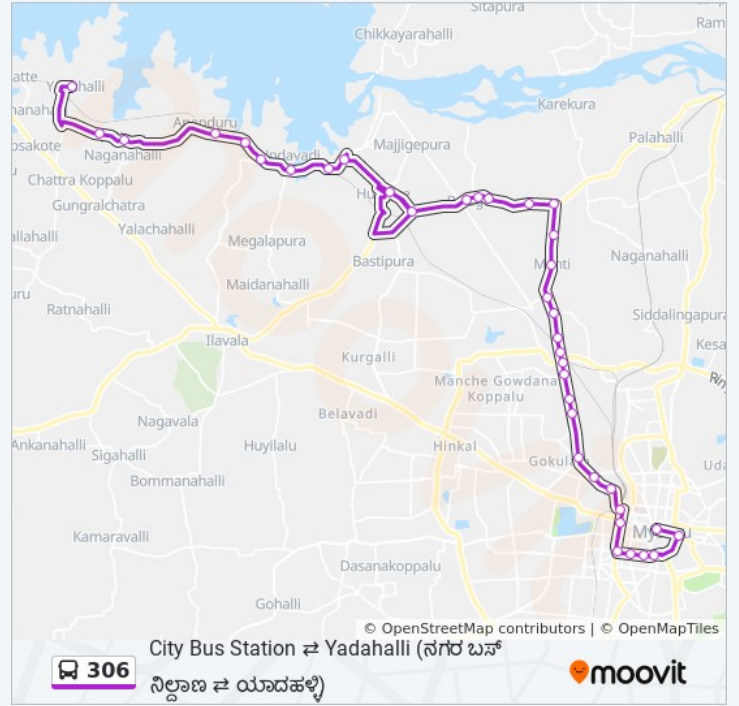

Stops: 37

Trip Duration: 74 min

Line Summary:

- Vikranth Tyres ()
- Falcon Tyres ()
- Coffee Curing Works ()
- Ring Road Junction ()
- Metagalli Police Station ()
- P.K Sanitorium ()
- E.S.I Hospital ()
- Vonti Koppal Temple ()
- Akashavani ()
- Vani Vilas Water Works ()
- Dasappa Circle ()
- Maharani College ()
- Ramaswamy Circle ()
- Seetha Vilas Choultry ()
- Laxmi Talkies ()
- Sanskrit Pathashale
- Hardinge Circle
- City Bus Station ()

Direction: → Yadahalli ()

33 stops

[VIEW LINE SCHEDULE](#)

- C.B.S Platform 22 (. . 22)
- Laxmi Talkies ()
- Seetha Vilas Choultry ()
- Ramaswamy Circle ()
- Maharani College ()
- Dasappa Circle ()
- Vani Vilas Water Works ()

306 bus Time Schedule

→ Yadahalli () Route Timetable:

Sunday	08:00
Monday	08:00
Tuesday	08:00
Wednesday	08:00
Thursday	08:00
Friday	08:00
Saturday	08:00

306 bus Info

- Akashavani ()
- Vonti Koppal Temple ()
- E.S.I Hospital ()
- P.K Sanitorium ()
- Metagalli Police Station ()
- Ring Road Junction ()
- Coffee Curing Works ()
- Falcon Tyres ()
- Vikranth Tyres ()
- Sunanda ()
- Mogarahalli ()
- Temple ()
- Pump House ()
- Hosa Ananduru ()
- Belagola Last Stop ()
- Belagola 1st Stop ()
- Belagola ()
- Santhemala ()
- Chikanahalli Rly Stn. ()
- Malle Gowdna Koppalu ()
- Chikanahalli Gate ()
- Chikanahalli ()
- Bore Anaduru ()
- Naganahalli ()
- Kallur ()
- Yadahalli ()

Direction: → Yadahalli ()
Stops: 33
Trip Duration: 65 min
Line Summary:

306 bus time schedules and route maps are available in an offline PDF at moovitapp.com. Use the [Moovit App](#) to see live bus times, train schedule or subway schedule, and step-by-step directions for all public transit in Mysore.