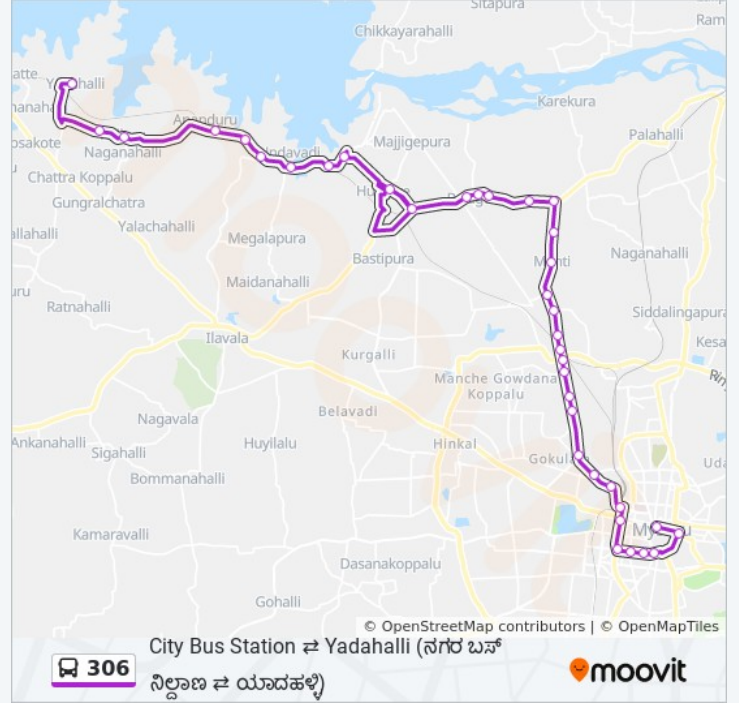

Use the Moovit App to find the closest 306 bus station near you and find out when is the next 306 bus arriving.

Direction: → City Bus Station ()

37 stops

[VIEW LINE SCHEDULE](#)

- Yadahalli ()
- Kallur ()
- Naganahalli ()
- Bore Anaduru ()
- Chikanahalli ()
- Chikanahalli Gate ()
- Malle Gowdna Koppalu ()
- Chikanahalli Rly Strn. (.)
- Santhemala ()
- Hulikere ()
- M.N.P Mills (. .)
- Belagola ()
- Belagola 1st Stop (.)
- Belagola Last Stop (.)
- Hosa Ananduru ()
- Pump House ()
- Temple ()
- Mogarahalli ()
- Sunanda ()

306 bus Time Schedule

→ City Bus Station () Route
Timetable:

Sunday	08:00
Monday	08:00
Tuesday	08:00
Wednesday	08:00
Thursday	08:00
Friday	08:00
Saturday	08:00

306 bus Info

Direction: → City Bus Station ()

Stops: 37

Trip Duration: 74 min

Line Summary:

- Vikranth Tyres ()
- Falcon Tyres ()
- Coffee Curing Works ()
- Ring Road Junction ()
- Metagalli Police Station ()
- P.K Sanitorium ()
- E.S.I Hospital ()
- Vonti Koppal Temple ()
- Akashavani ()
- Vani Vilas Water Works ()
- Dasappa Circle ()
- Maharani College ()
- Ramaswamy Circle ()
- Seetha Vilas Choultry ()
- Laxmi Talkies ()
- Sanskrit Pathashale
- Hardinge Circle
- City Bus Station ()

Direction: → Yadahalli ()

33 stops

[VIEW LINE SCHEDULE](#)

- C.B.S Platform 22 (. . 22)
- Laxmi Talkies ()
- Seetha Vilas Choultry ()
- Ramaswamy Circle ()
- Maharani College ()
- Dasappa Circle ()
- Vani Vilas Water Works ()