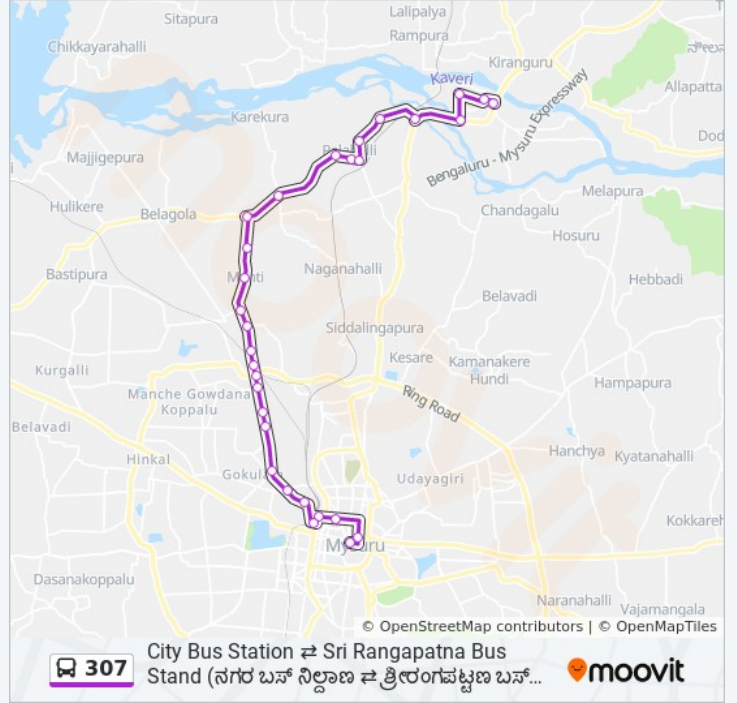

307 bus Time Schedule

→ City Bus Station () Route
Timetable:

Sunday	06:00 - 21:27
Monday	06:00 - 21:27
Tuesday	06:00 - 21:27
Wednesday	06:00 - 21:27
Thursday	06:00 - 21:27
Friday	06:00 - 21:27
Saturday	06:00 - 21:27

307 bus Info

Direction: → City Bus Station ()

Stops: 30

Trip Duration: 53 min

Line Summary:

- Coffee Curing Works ()
- Ring Road Junction ()
- Metagalli Police Station ()
- P.K Sanitorium ()
- E.S.I Hospital ()
- Vonti Koppal Temple ()
- Akashavani ()
- Vani Vilas Water Works ()
- Dasappa Circle ()
- Railway Station ()
- K.R Hospital ()
- Dodda Gadiyara ()
- City Bus Station ()

Direction: → Sri Rangapatna Bus Stand ()

31 stops

[VIEW LINE SCHEDULE](#)

- C.B.S Platform 22 ()
- Laxmi Talkies ()
- Seetha Vilas Choultry ()
- Ramaswamy Circle ()
- Maharani College ()
- Dasappa Circle ()
- Vani Vilas Water Works ()
- Akashavani ()
- Vonti Koppal Temple ()
- E.S.I Hospital ()
- P.K Sanitorium ()

307 bus Info

Direction: → Sri Rangapatna Bus Stand ()

Stops: 31

Trip Duration: 52 min

Line Summary:

Metagalli Police Station ()

Ring Road Junction ()

Coffee Curing Works ()