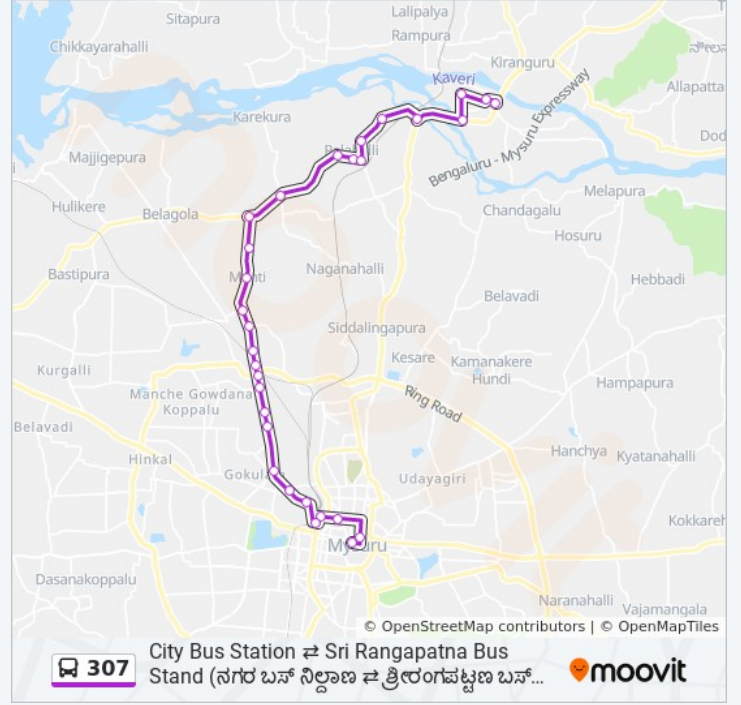

Metagalli Police Station ( )

Ring Road Junction ( )

Coffee Curing Works ( )

Falcon Tyres ( )

Vikranth Tyres ( )

Sunanda ( )

Mogarahalli ( )

Temple ( )

Pump House ( )

Karekura Cross ( )

Palahalli ( )

Aralimara ( )

Palahalli Tent ( )

Kai Mara ( )

Ranganathittu Bird Sanctuary ( )

Pashchimavahini ( )

Toll Gate ( )

Ranganatha Temple ( )

Masjid ( )

Sri Rangapatna Bus Station ( )

307 bus time schedules and route maps are available in an offline PDF at moovitapp.com. Use the [Moovit App](#) to see live bus times, train schedule or subway schedule, and step-by-step directions for all public transit in Mysore.

[About Moovit](#) • [MaaS Solutions](#) • [Supported Countries](#) • [Mooviter Community](#)

© 2024 Moovit - All Rights Reserved

Check Live Arrival Times