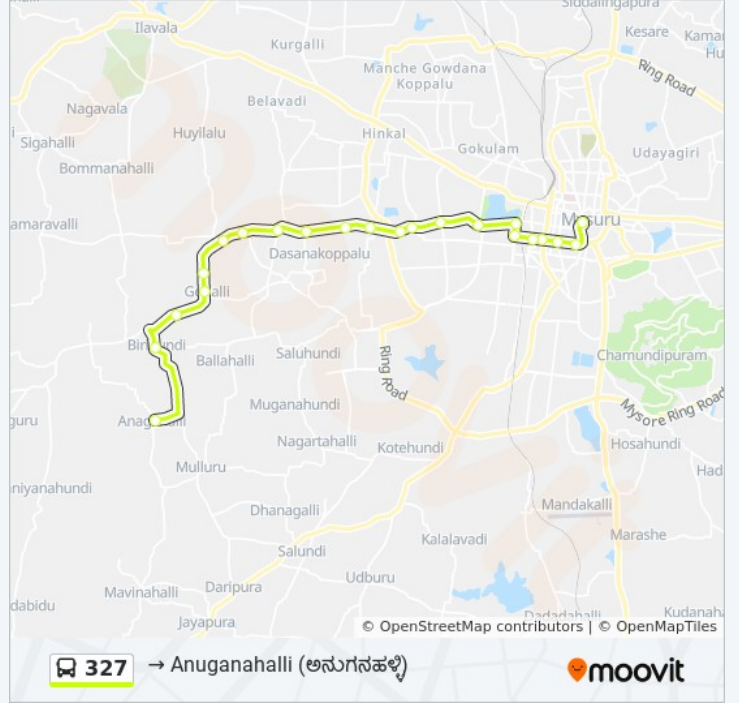

**Direction:** → City Bus Station ( )

21 stops

[VIEW LINE SCHEDULE](#)

Anuganahalli ( )

Beerihundi ( )

Kumara Beedu ( )

Gowhalli ( )

Jatti Hundi ( )

### 327 bus Info

**Direction:** → City Bus Station ( )

**Stops:** 21

**Trip Duration:** 37 min

**Line Summary:**

)  
Laxmi Talkies ( )  
Sanskrit Pathashale  
Hardinge Circle  
City Bus Station ( )

327 bus time schedules and route maps are available in an offline PDF at moovitapp.com. Use the [Moovit App](#) to see live bus times, train schedule or subway schedule, and step-by-step directions for all public transit in Mysore.