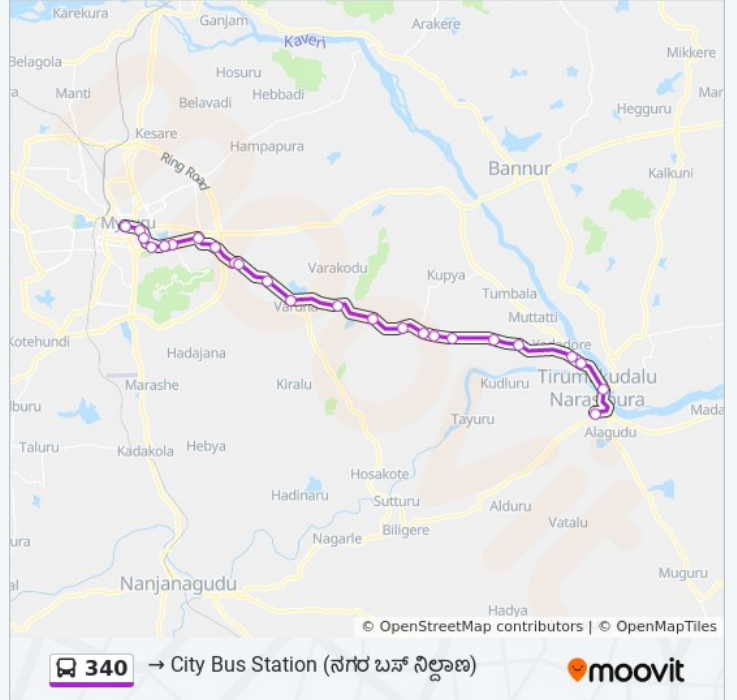

 340

→ City Bus Station ( )

Get The App

The 340 bus line (→ City Bus Station ( )) has 2 routes. For regular weekdays, their operation hours are:  
 (1) → City Bus Station ( ): 07:00 - 18:23 (2) → T Narasipura ( ): 07:00 - 20:11  
 Use the Moovit App to find the closest 340 bus station near you and find out when is the next 340 bus arriving.

### 340 bus Time Schedule

→ City Bus Station ( ) Route

Timetable:

Sunday	07:00 - 18:23
Monday	07:00 - 18:23
Tuesday	07:00 - 18:23
Wednesday	07:00 - 18:23
Thursday	07:00 - 18:23
Friday	07:00 - 18:23
Saturday	07:00 - 18:23

### 340 bus Info

**Direction:** → City Bus Station ( )

**Stops:** 24

**Trip Duration:** 54 min

**Line Summary:**

Hardinge Circle

City Bus Station ( )

**Direction:** → T Narasipura ( )

27 stops

[VIEW LINE SCHEDULE](#)

C.B.S Platform 30 ( . . 30)

Mysore Palace

Mysore Rural Bus Station ( )

Hardinge Circle

Gandhivana

Mysore Zoo