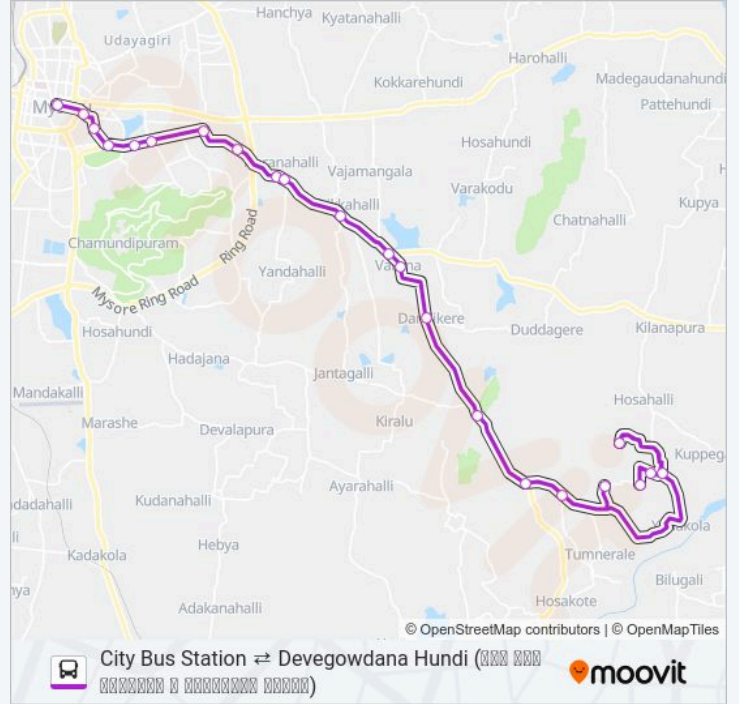

Race Course

Mysore Zoo

Hardinge Circle

City Bus Station (ಮೈಸೂರು ನಗರ ಬಸ್ ನಿಲ್ದಾಣ)

347 bus time schedules and route maps are available in an offline PDF at moovitapp.com. Use the Moovit App to see live bus times, train schedule or subway schedule, and step-by-step directions for all public transit in Mysore.

© 2025 Moovit - All Rights Reserved