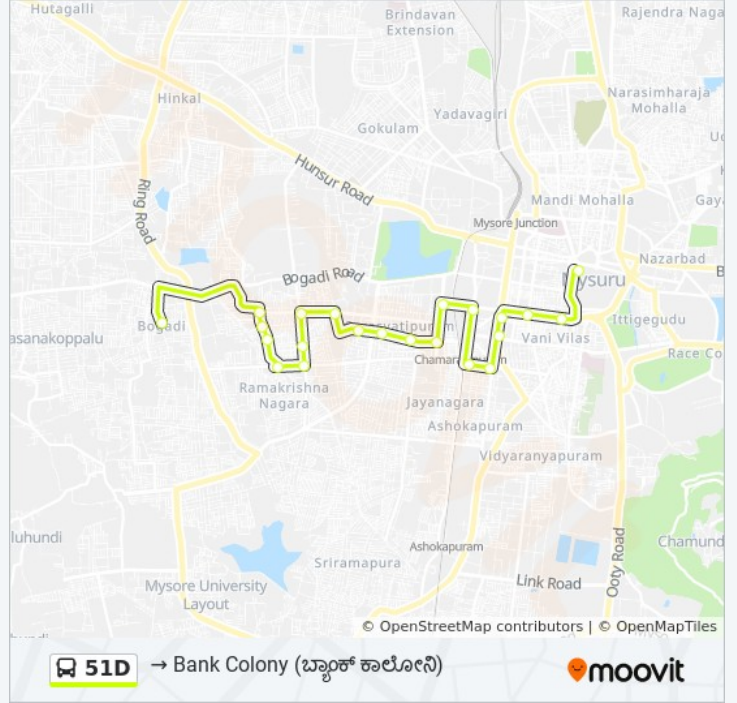

Direction: → Bank Colony ()

22 stops

[VIEW LINE SCHEDULE](#)

City Bus Stand Platform 15

Laxmi Talkies ()

Seetha Vilas Choultry ()

Ramaswamy Circle ()

Rto

Sunday	09:25
Monday	09:25
Tuesday	09:25
Wednesday	09:25
Thursday	09:25
Friday	09:25
Saturday	09:25

51D bus Info

Direction: → Bank Colony ()

Stops: 22

Trip Duration: 30 min

Line Summary:

Vasant Nagara ()
Vinayaka Circle ()
Bogadi Vijaya Bank ()
Bank Colony

Direction: → City Bus Station ()

23 stops

[VIEW LINE SCHEDULE](#)

Bank Colony
Bogadi Vijaya Bank ()
Vinayaka Circle ()
Vasant Nagara ()
Sharadadevi Nagara ()
Sharadadevi Nagara ()
Stone Building ()
Maruthi Tent
Maruthi Temple ()
Kamakshi Hospital ()
Kuvempu School ()
Saraswathipuram 8th Main (8)
Saraswathipuram 1st Main (1)
Court ()
Under Bridge ()
Ashoka Circle ()

Stops: 23

Trip Duration: 31 min

Line Summary:

R.T.O (. .)

Ramaswamy Circle ()

Seetha Vilas Choultry ()

Laxmi Talkies ()

Sanskrit Pathashale ()