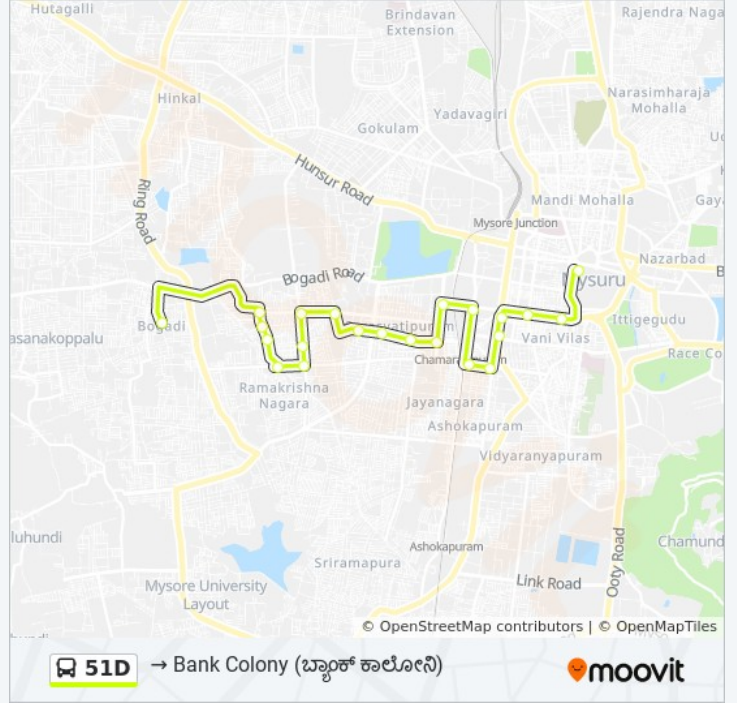

R.T.O (. .)

Ramaswamy Circle ( )

Seetha Vilas Choultry ( )

Laxmi Talkies ( )

Sanskrit Pathashale ( )

Hardinge Circle

City Bus Station ( )

51D bus time schedules and route maps are available in an offline PDF at moovitapp.com. Use the [Moovit App](#) to see live bus times, train schedule or subway schedule, and step-by-step directions for all public transit in Mysore.

[About Moovit](#) · [MaaS Solutions](#) · [Supported Countries](#) · [Mooviter Community](#)

© 2024 Moovit - All Rights Reserved

Check Live Arrival Times