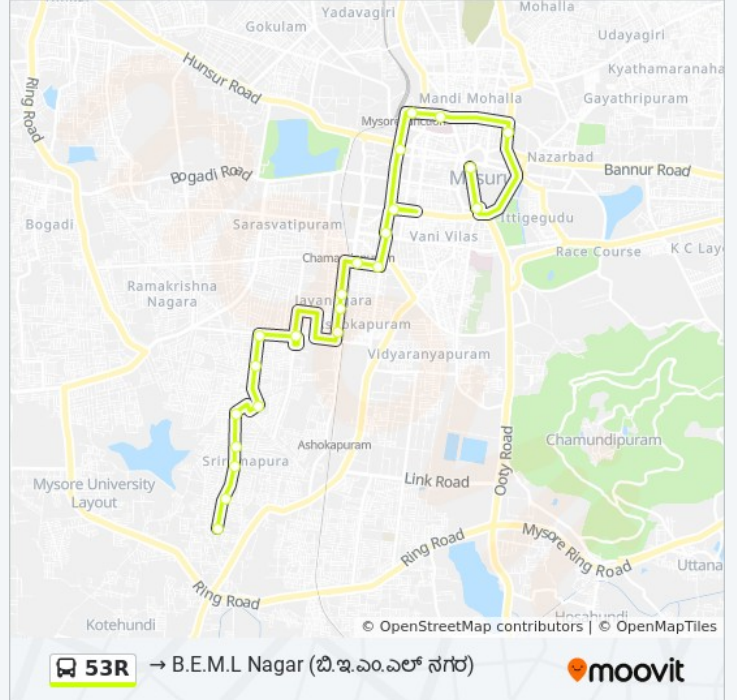

Use the Moovit App to find the closest 53R bus station near you and find out when is the next 53R bus arriving.

**Direction:** → B.E.M.L Nagar ( . . . )

22 stops

[VIEW LINE SCHEDULE](#)

- C.B.S Platform 18 ( . . . 18)
- Mysore Palace
- Mysore Rural Bus Stand
- K.R Hospital ( . . . )
- Railway Station ( . . . )
- Maharani College ( . . . )
- Ramaswamy Circle ( . . . )
- R.T.O ( . . . )
- Ashoka Circle ( . . . )
- Under Bridge ( . . . )
- Jayanagar Park ( . . . )
- Sankethi Hostel ( . . . )
- Ramamandira ( . . . )
- Kuvempu Nagar K.E.B ( . . . )
- Kuvempu Nagar Complex ( . . . )
- M Block ( . . . )
- Kuvempu Nagar ( . . . )
- Vivekananda Circle ( . . . )
- Amrutha Bakery ( . . . )

### 53R bus Info

**Direction:** → B.E.M.L Nagar ( . . . )

**Stops:** 22

**Trip Duration:** 33 min

**Line Summary:**

Sri Rampura Water Tank ( )

V.B Bakery ( )

B.E.M.L Nagar ( )

**Direction:** → City Bus Station ( )

21 stops

[VIEW LINE SCHEDULE](#)

B.E.M.L Nagar ( )

V.B Bakery ( )

Sri Rampura Water Tank ( )

Amrutha Bakery ( )

Vivekananda Circle ( )

### 53R bus Info

**Direction:** → City Bus Station ( )

**Stops:** 21

**Trip Duration:** 29 min

**Line Summary:**

Maharani College ( )

Railway Station ( )

K.R Hospital ( )